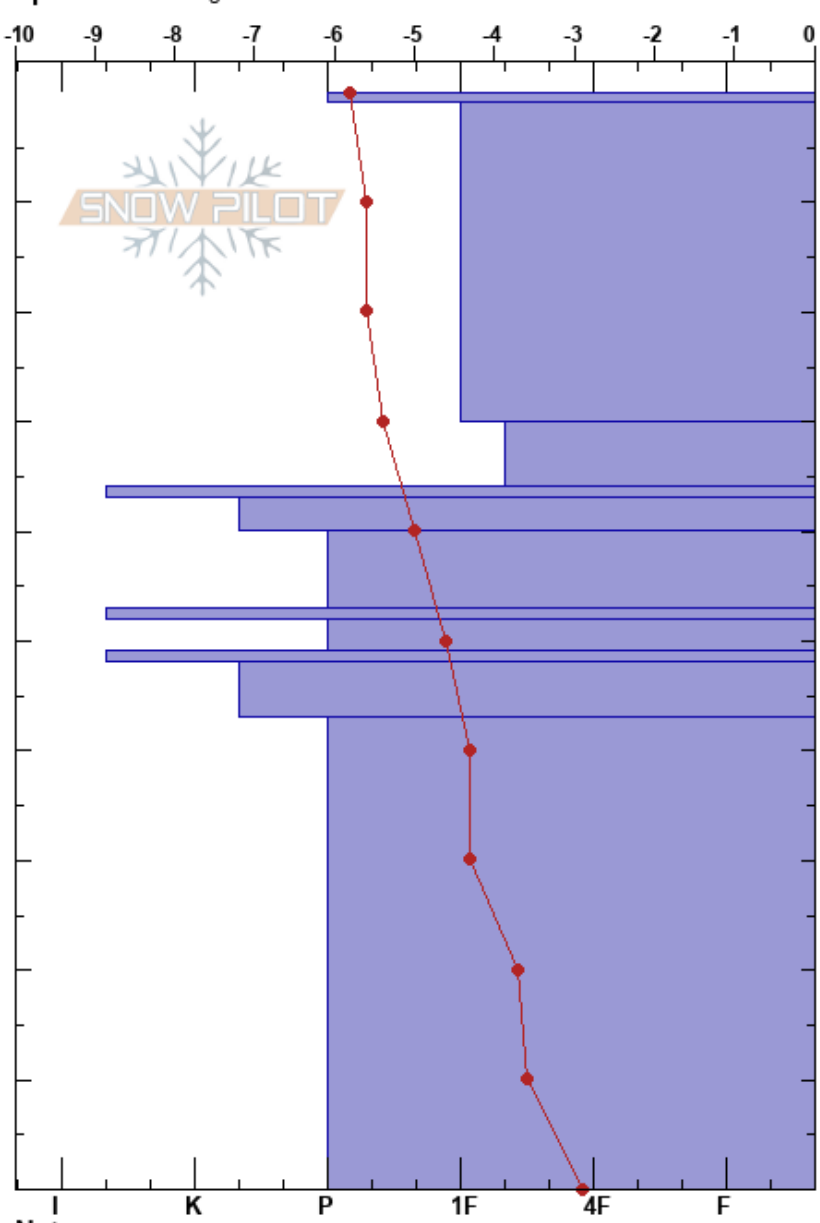

Illviðriðshnjukur 15
 Tröllaskagi
 Iceland
 Elevation: 630 m
 Aspect: 160°
 Specifics: Pit dug in a Ski Area

Gestur Hansson
 01/02/2018 - 08:30
 Co-ord: 66.12563N, -18.98547W
 Slope Angle: 23°
 Wind Loading:

Stability:
 Air Temperature: -6.1°C PF:30 30-36cm:Problematic layer
 Sky Cover:
 Precipitation: RS
 Wind: NW Moderate

Height (cm)	Crystal		Moisture	ρ kg/m³	Stability tests & Layer comments
	Form	Size			
0 - 10	∇				
10 - 30	⊗ (/)				
30 - 36	⊗ (/)				← CT11, SP @27cm
36 - 40	■				
40 - 45	⊙ ⊙				
45 - 48	♡				
48 - 50	■				
50 - 55	⊙ ⊙				
55 - 58	■				
58 - 60	♡				
60 - 80					
80 - 90	♡				
90 - 100					