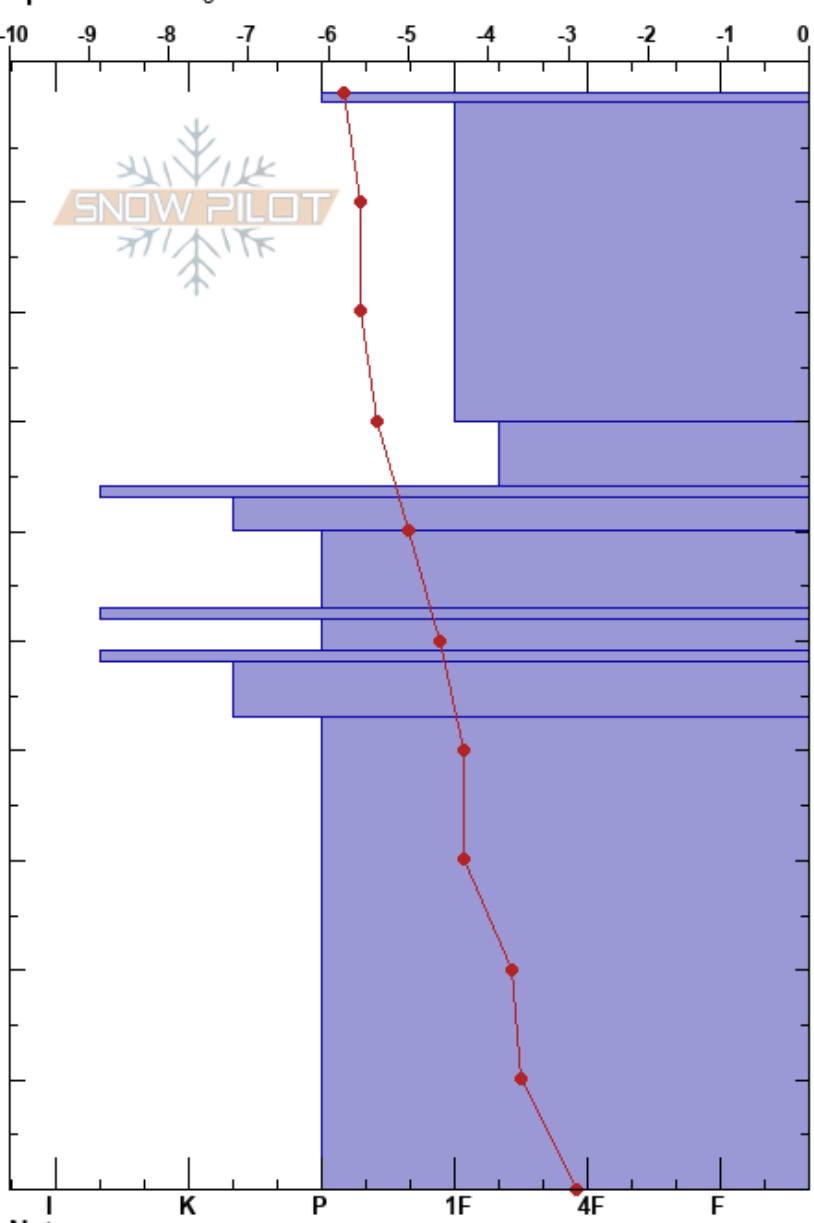

Illviðriðshnjukur 15
 Tröllaskagi
 Iceland
 Elevation: 630 m
 Aspect: 160°
 Specifics: Pit dug in a Ski Area

Gestur Hansson
 01/02/2018 - 08:30
 Co-ord: 66.12563N, -18.98547W
 Slope Angle: 23°
 Wind Loading:

Stability: HS:100
 Air Temperature: -6.1°C PF:30 30-36cm:Problematic layer
 Sky Cover:
 Precipitation: RS
 Wind: NW Moderate

Height (cm)	Crystal		Moisture	ρ kg/m ³	Stability tests & Layer comments
	Form	Size			
0 - 10	V				
10 - 30	⌘ (/)				
30 - 36	⌘ (/)				← CT11, SP @27cm
36 - 40	■				
40 - 45	⊙ ⊙				
45 - 48	♡				
48 - 50	■				
50 - 55	⊙ ⊙				
55 - 58	■				
58 - 60	♡				
60 - 80					
80 - 100	♡				