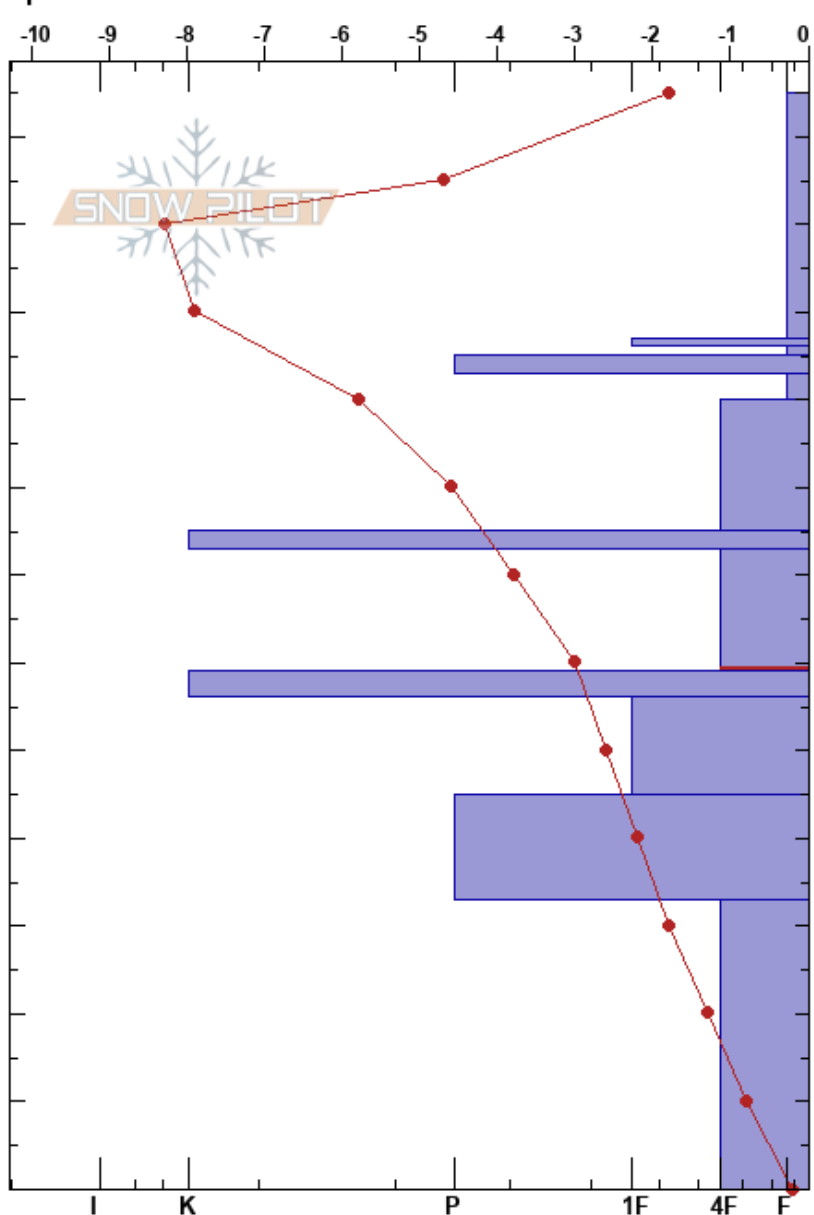

Ski Cooper Meadows
 Sawatch
 CO
 Elevation: 10800 ft
 Aspect: SE
 Specifics:

Kevin Nikolaides
 02/28/2024 - 12:00pm
 Co-ord: 39.37056N, -106.29346E
 Slope Angle: 20°
 Wind Loading: no

Stability:
 Air Temperature: -1.7°C
 Sky Cover: CLR
 Precipitation: NO
 Wind: Calm

HS:125
 PF:70
 PS:30
 Layer Notes:
 73-59cm: 2mm grains above 59cm crust
 73-59cm: Problematic layer

Depth (cm)	Crystal		Moisture	ρ kg/m ³	Stability tests & Layer comments
	Form	Size			
125					
120					
110	/				
100	●	0.5			
96	□	0.5			← CT17, SP @96cm
90	⊙⊙				
85	□	0.5-1			
80	□	1			
75	⊙⊙				
70	□	1-2			73-59cm: 2mm grains above 59cm crust
60	⊙⊙				← CT19, SP @59cm ← ECTP21 @59cm
50	⊖	1			
40	⊖	1			
30					← CT21, SC @30cm
25	^	3-6			← PST50/100 (End) @25cm
0					