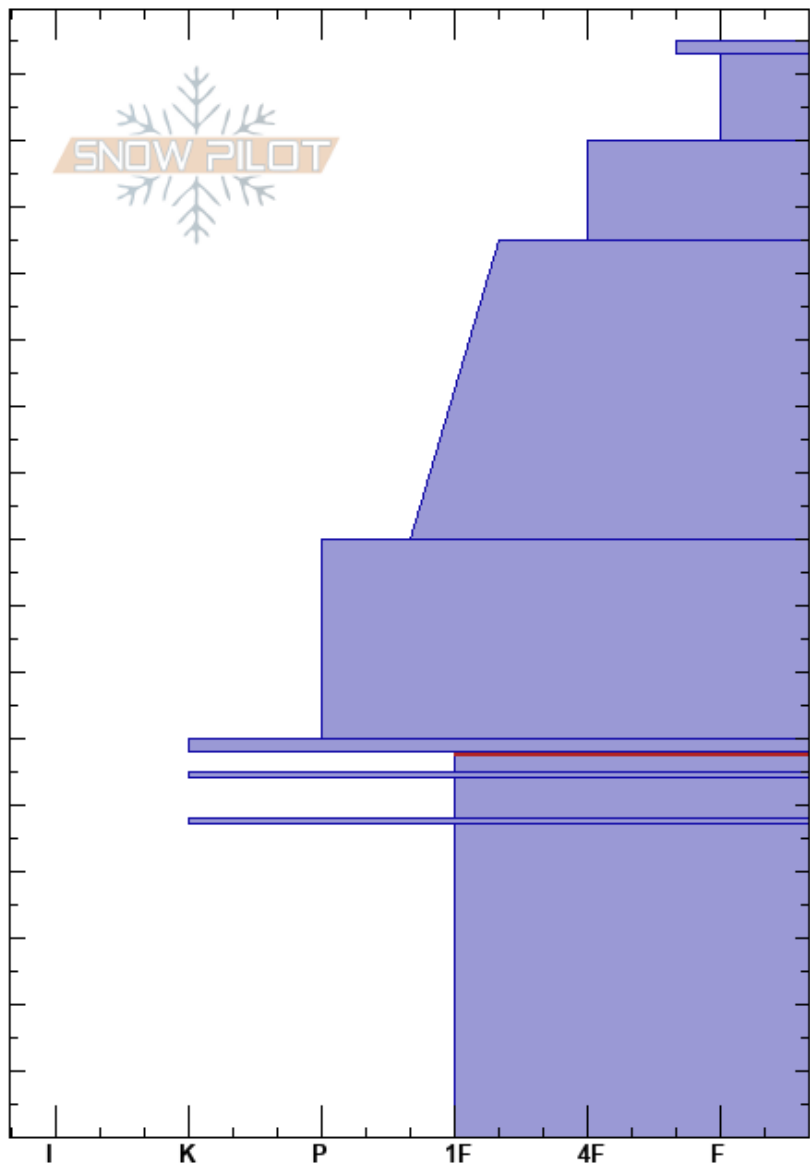

Mt. Rose West
 Carson Range
 NV
 Elevation: 9144 ft
 Aspect: W
 Specifics: Ski tracks on slope

Evan Leonard
 02/28/2024 - 1:00pm
 Co-ord: 39.31150N, -119.89026W
 Slope Angle: 25°
 Wind Loading: no

Stability: **HS:165**
 Air Temperature: 2°C PF:20 58-55cm:Problematic layer
 Sky Cover: FEW
 Precipitation: NO
 Wind: W Calm

Depth (cm)	Crystal Form	Crystal Size	Moisture	ρ kg/m ³	Stability tests & Layer comments
165	⊙⊙				
160	⊘	2-5			
150	/	1-2			
140	•	0.5-1			
135					← ECTN18 @135cm ← CT12, BRK @135cm
110	•	0.5			
80	•	0.3-0.5			
65	⊙⊙				
60	⊘	1-2.5			← CT13, RP @55cm
55	⊙⊙				
50	⊘	1-3			
40	⊙⊙				
20	⊘	1-3			