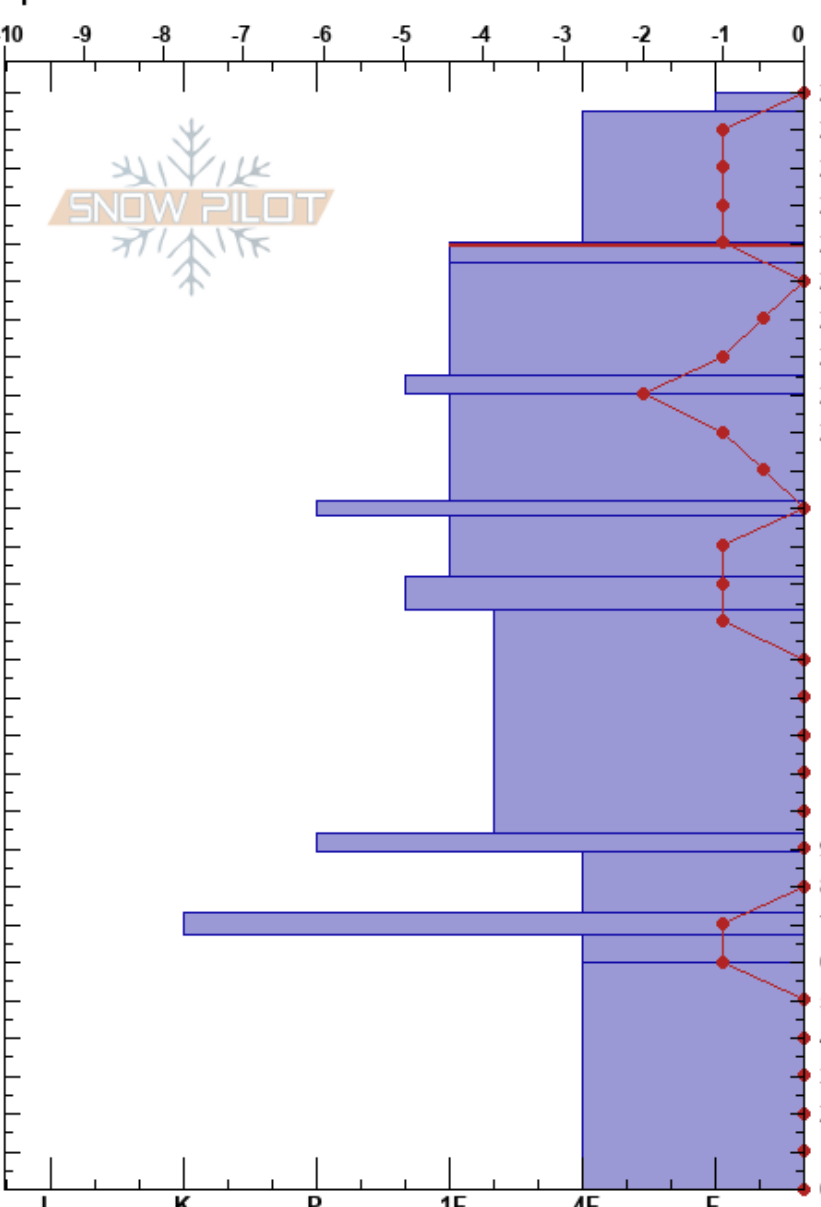

Week 5 Pit
 Wasatch Range
 UT
 Elevation: 2760 m
 Aspect: S
 Specifics:

Max Ballard
 02/23/2024 - 2:25pm
 Co-ord: 40.59110N, -111.63745E
 Slope Angle: 9°
 Wind Loading: no

Stability:
 Air Temperature: 5°C
 Sky Cover: CLR
 Precipitation: NO
 Wind: W Light Breeze

HS:290
 PF:8
 PS:5
 250-245cm:Problematic layer

Form	Crystal		Moisture	ρ kg/m³	Stability tests & Layer comments
	Size				
V	1-1.5				
/	1			207	
				202	
				253	
⊙⊙	0.5-1			225	
.	0.3-0.5			222	
				279	
⊙⊙	0.5-1			346	
				273	
.	0.1-0.3			311	
				315	
⊙⊙	0.5-1.5			310	
.	0.3			324	
.	0.1			321	
				388	
				383	
.	0.3			496	
				355	
				384	
⊙⊙	0.5-1			469	
.	0.3			489	
■	0.1			358	
●	0.3			320	
				420	
				322	
.	0.3-0.5			394	