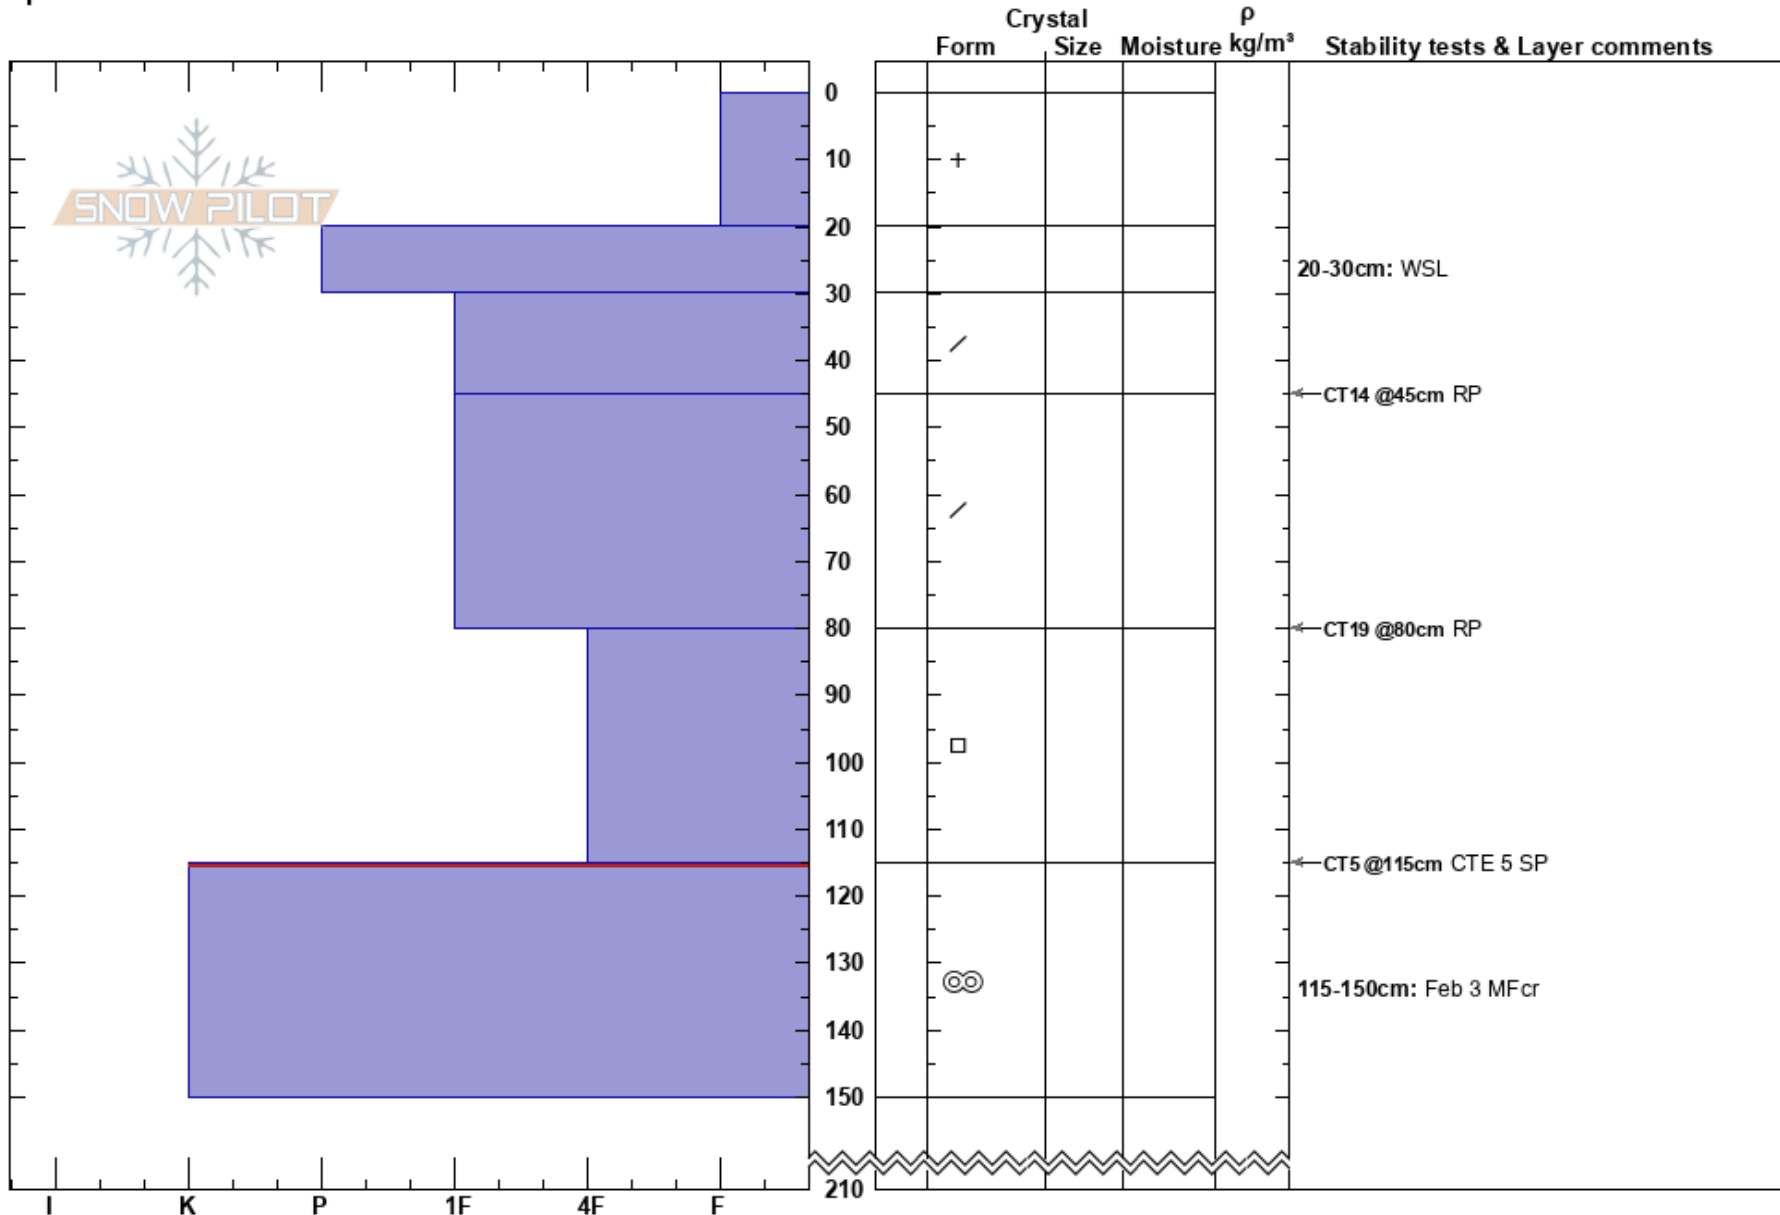

Claim Trees  
 Monashee  
 BC  
 Elevation: 1990 m  
 Aspect: NE  
 Specifics:

Guides Kingfisher  
 27/02/2024 - 10:00  
 Co-ord: 50.24532N, -118.25326E  
 Slope Angle: 37°  
 Wind Loading:

Stability:  
 Air Temperature: -13.7°C  
 Sky Cover: CLR  
 Precipitation: NO  
 Wind: Calm

HS:210  
 Layer Notes:  
 20-30cm: WSL  
 115-150cm: Feb 3 MFcr  
 115-150cm: Problematic layer

Notes: