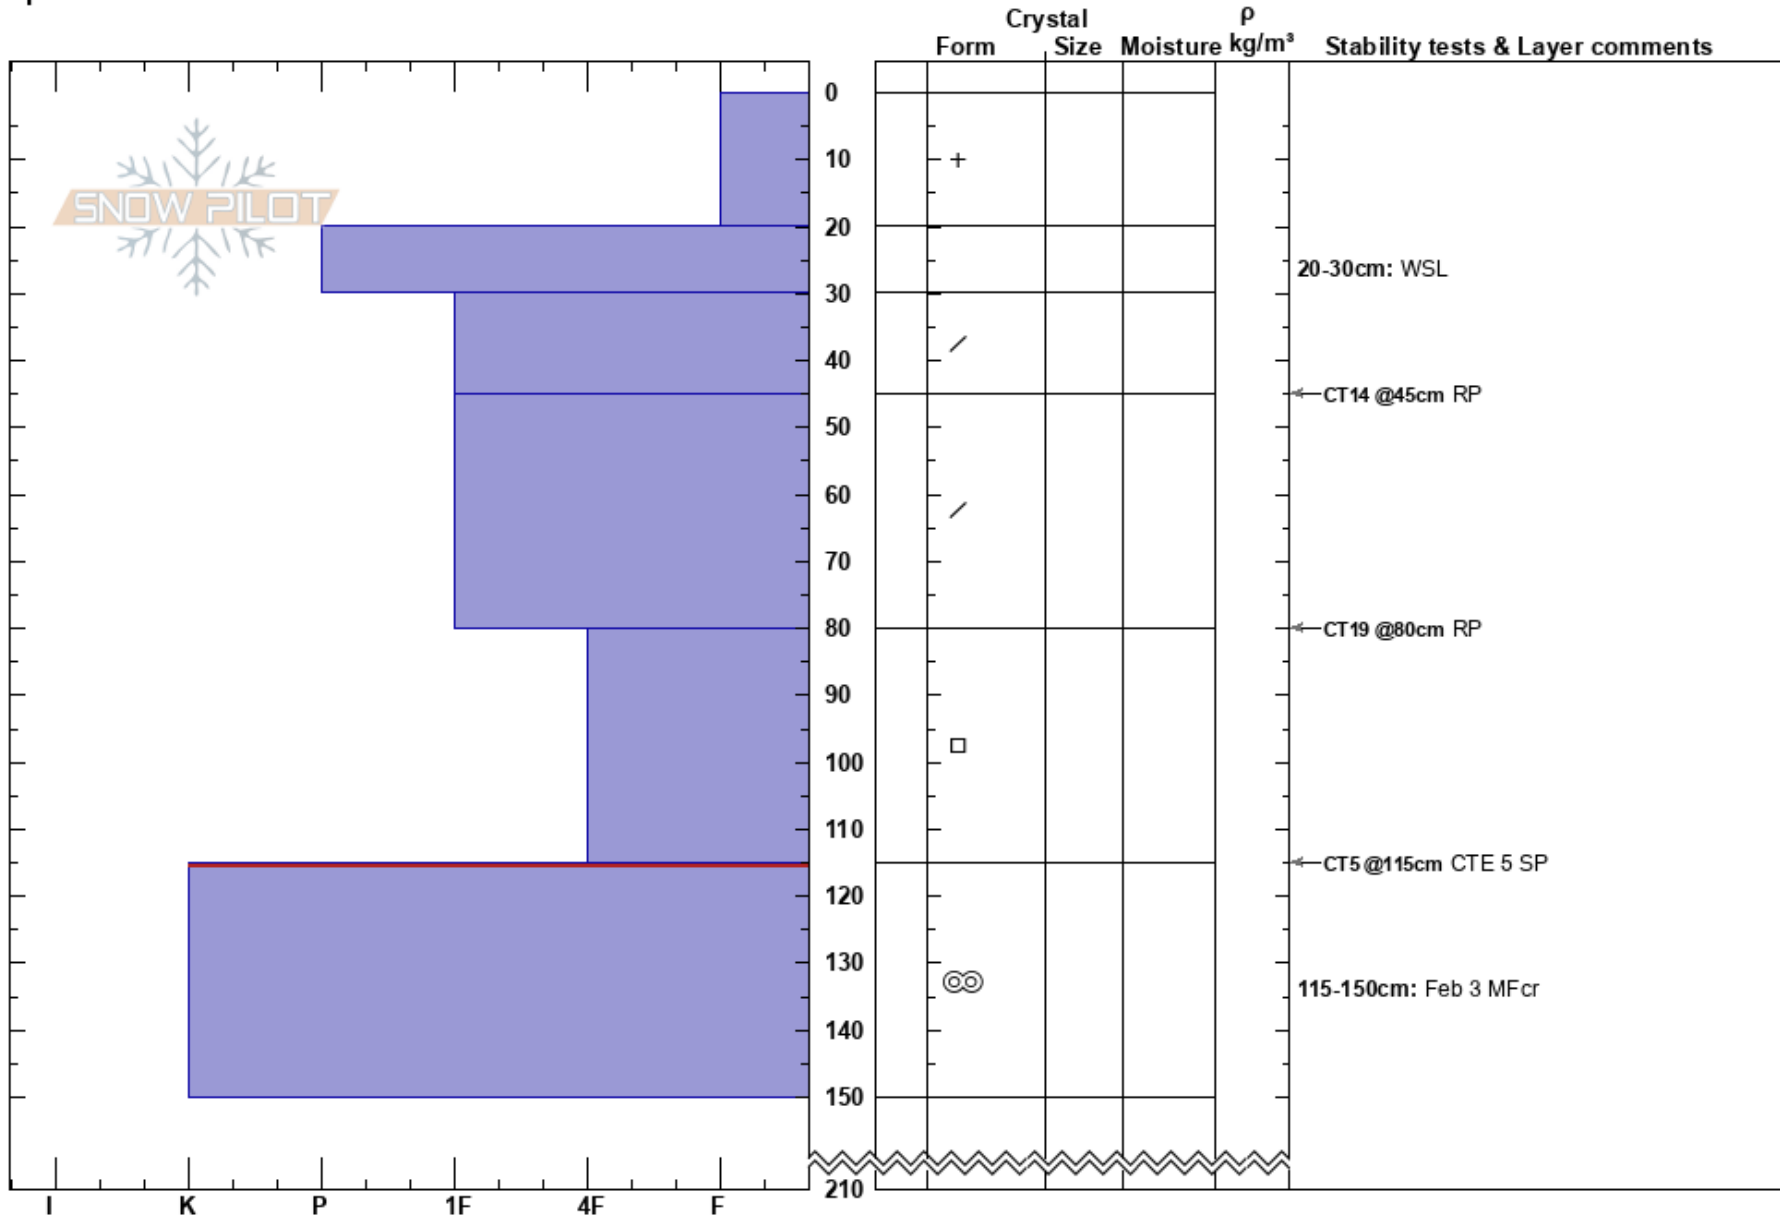

Claim Trees
 Monashee
 BC
 Elevation: 1990 m
 Aspect: NE
 Specifics:

Guides Kingfisher
 27/02/2024 - 10:00
 Co-ord: 50.24532N, -118.25326E
 Slope Angle: 37°
 Wind Loading:

Stability:
 Air Temperature: -13.7°C
 Sky Cover: CLR
 Precipitation: NO
 Wind: Calm

HS:210
 Layer Notes:
 20-30cm: WSL
 115-150cm: Feb 3 MFcr
 115-150cm: Problematic layer

Notes: