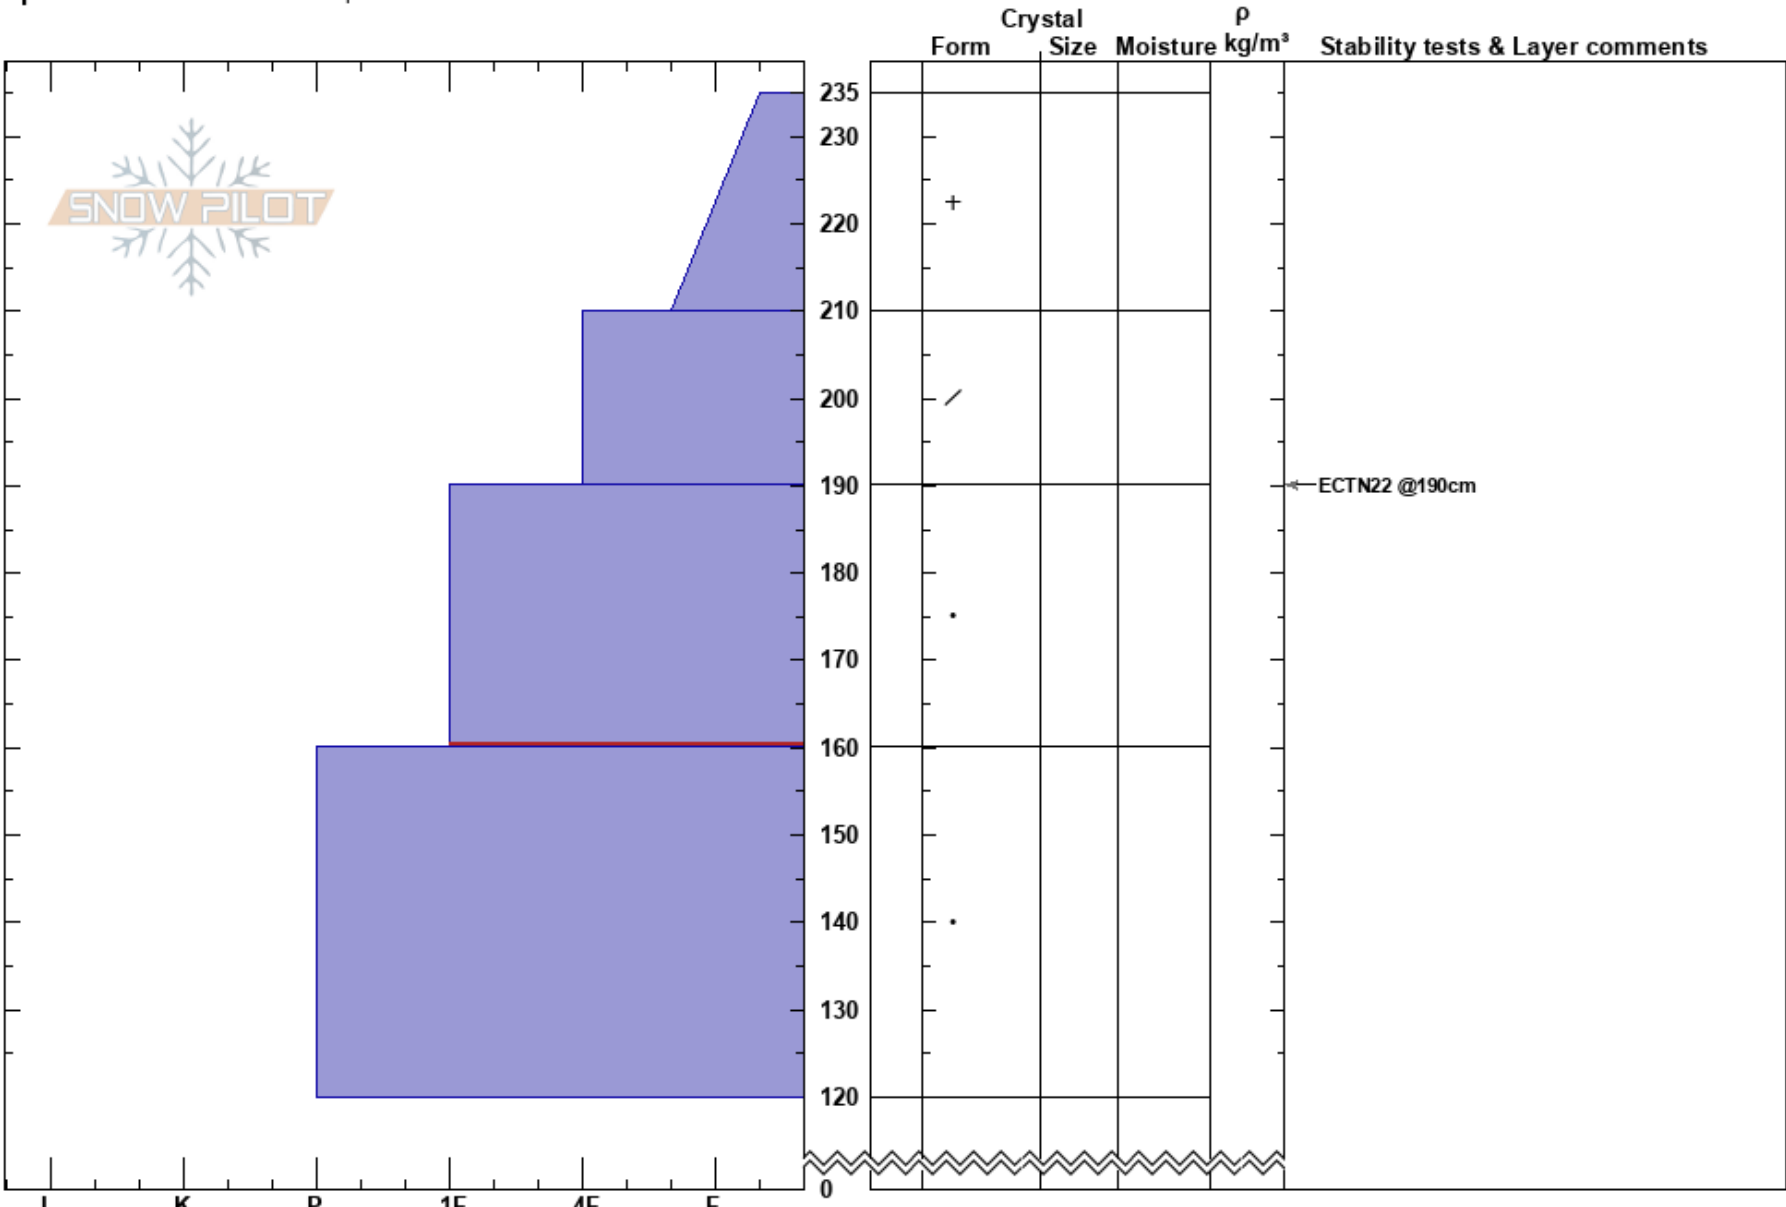

Ramshorn
Teton Range
WY
Elevation:
Aspect:
Specifics: We snowmobiled slope

Frank Carus
02/27/2024 - 1:00pm
Co-ord: 43.19862N, -110.57089W
Slope Angle:
Wind Loading: yes

Stability:
Air Temperature:
Sky Cover: BKN
Precipitation: S-1
Wind: SW Moderate
HS:235
PF:40 190-160cm:Problematic layer
PS:30