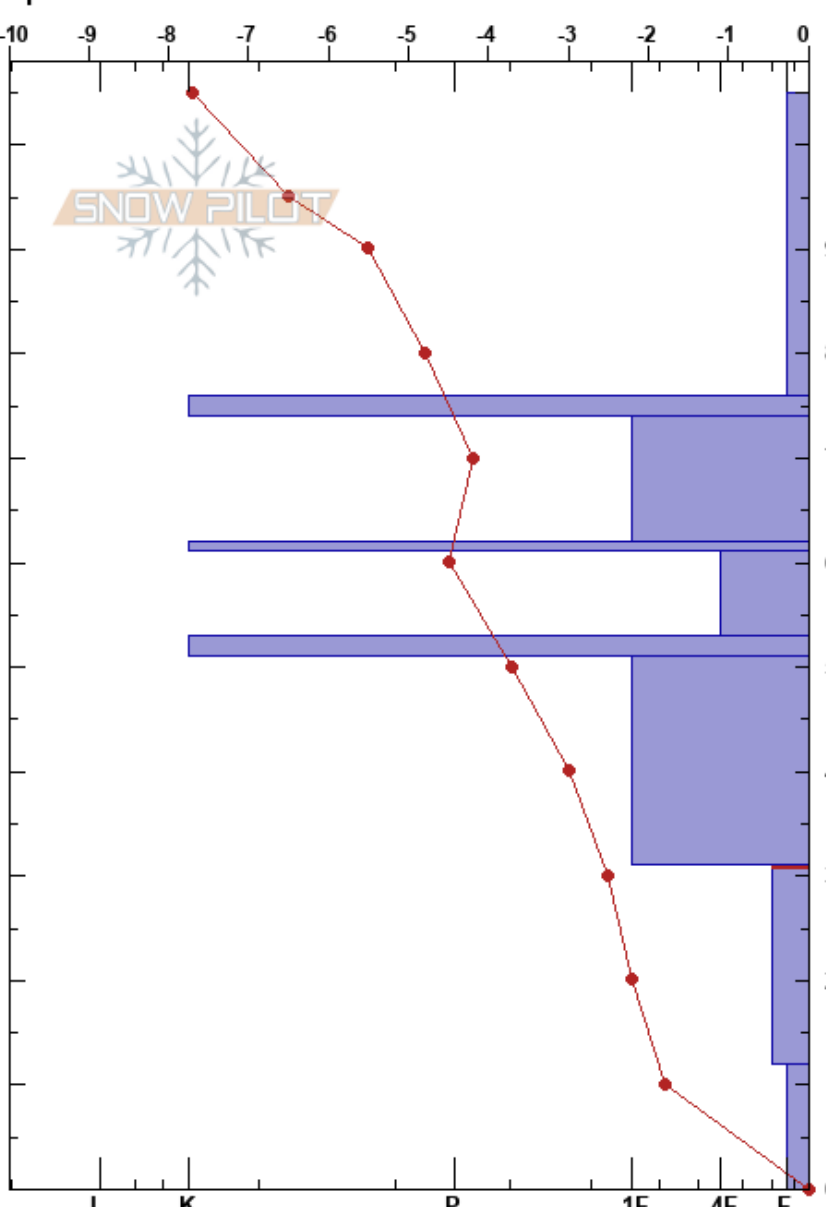

Lower Chicago Ridge
 Sawatch
 CO
 Elevation: 10594 ft
 Aspect: E
 Specifics:

Kacie Bell
 02/27/2024 - 11:20am
 Co-ord: 13S 388703E 4358244N
 Slope Angle: 12°
 Wind Loading:

Stability:
 Air Temperature: -8.1°C
 Sky Cover: X
 Precipitation: S1
 Wind: Calm
 HS:105
 PF:60
 PS:20
 31-12cm:Problematic layer

Depth (cm)	Crystal		Moisture	ρ kg/m ³	Stability tests & Layer comments
	Form	Size			
105	+	0.5			
90	+ (/)	1-2			
74	⊙(□)				← CTV, SC @74cm
70	□	1-2			
60	⊙				← CT5 @59cm
60	□	1-2			
50	⊙(□)				← CT14 @50cm
46					← PST26/100 (End) @46cm
40	•	1			
20	^	3-4			
10	^	4-5			
0					← ECTX