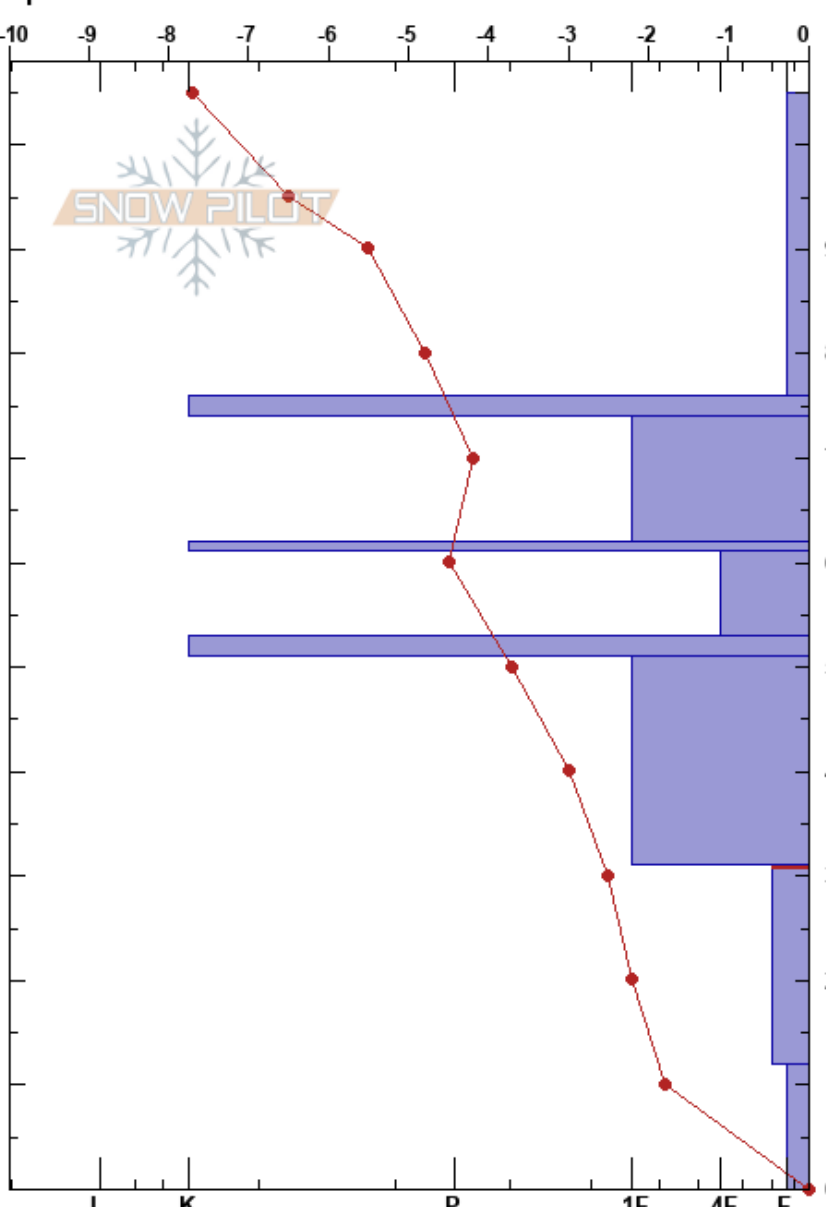

Lower Chicago Ridge
 Sawatch
 CO
 Elevation: 10594 ft
 Aspect: E
 Specifics:

Kacie Bell
 02/27/2024 - 11:20am
 Co-ord: 13S 388703E 4358244N
 Slope Angle: 12°
 Wind Loading:

Stability: HS:105
 Air Temperature: -8.1°C PF:60 31-12cm:Problematic layer
 Sky Cover: X PS:20
 Precipitation: S1
 Wind: Calm

Depth (cm)	Crystal		Moisture	ρ kg/m ³	Stability tests & Layer comments
	Form	Size			
105	+	0.5			
90	+ (/)	1-2			
74	⊙(□)				← CTV, SC @74cm
70	□	1-2			
60	⊙				← CT5 @59cm
60	□	1-2			
50	⊙(□)				← CT14 @50cm
46					← PST26/100 (End) @46cm
40	•	1			
30					
20	^	3-4			
10	^	4-5			
0					← ECTX