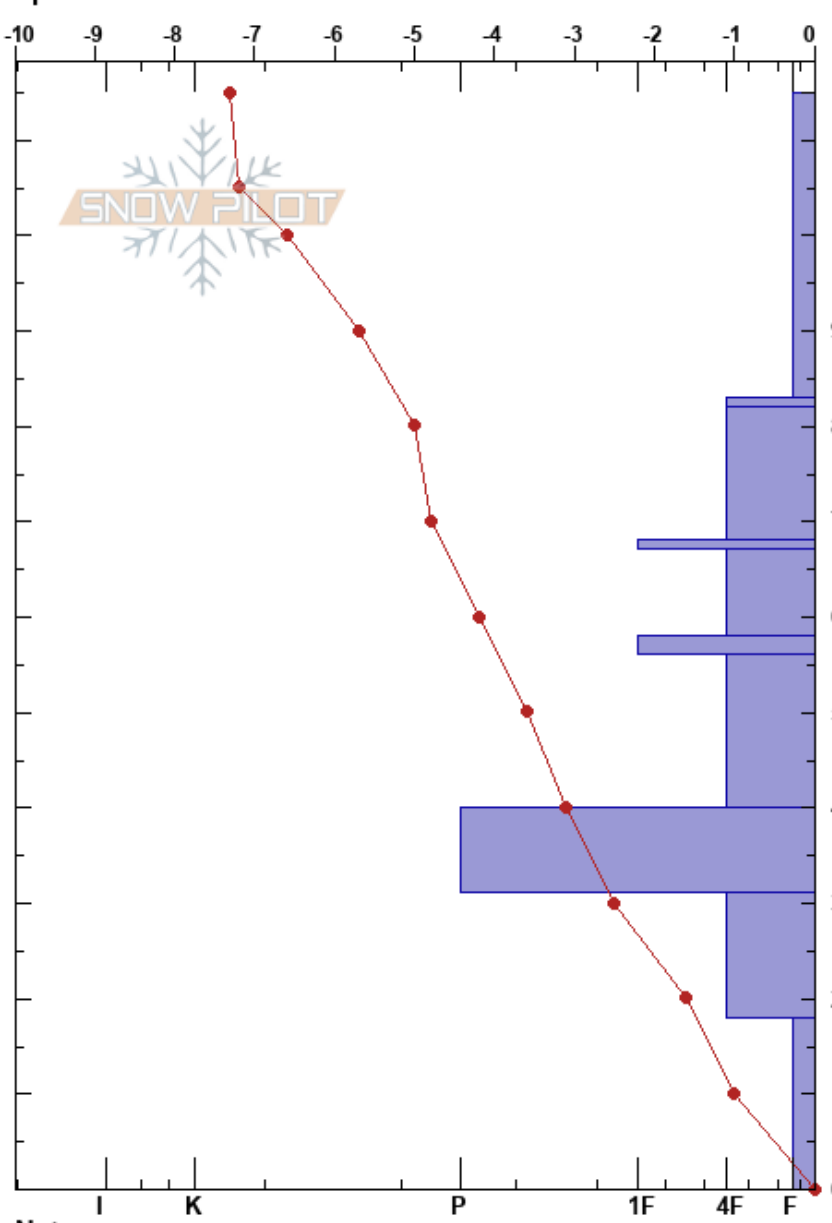

Ski Cooper Meadows
 Sawatch
 CO
 Elevation: 10582 ft
 Aspect: NW
 Specifics:

Alex White
 02/27/2024 - 11:00am
 Co-ord: 13S CD 89223 57733
 Slope Angle: 10°
 Wind Loading: no

Stability: **HS:115**
 Air Temperature: -9.1°C **PF:100** 18-0cm: Problematic layer
 Sky Cover: OVC **PS:40**
 Precipitation: S2
 Wind: E Light Breeze

Depth (cm)	Crystal		Moisture	ρ kg/m ³	Stability tests & Layer comments
	Form	Size			
115	+	1			
100	□	1			
84	○	0.5			← CT11, RP @84cm
70	□	1			
67	○	1			← ECTN16 @67cm
60	□	1			
55	○	2			
50	□	1			
40	●	0.5-1			
30	∧	2-3			
20					← PST31/100 (End) @18cm
18	∧	3			