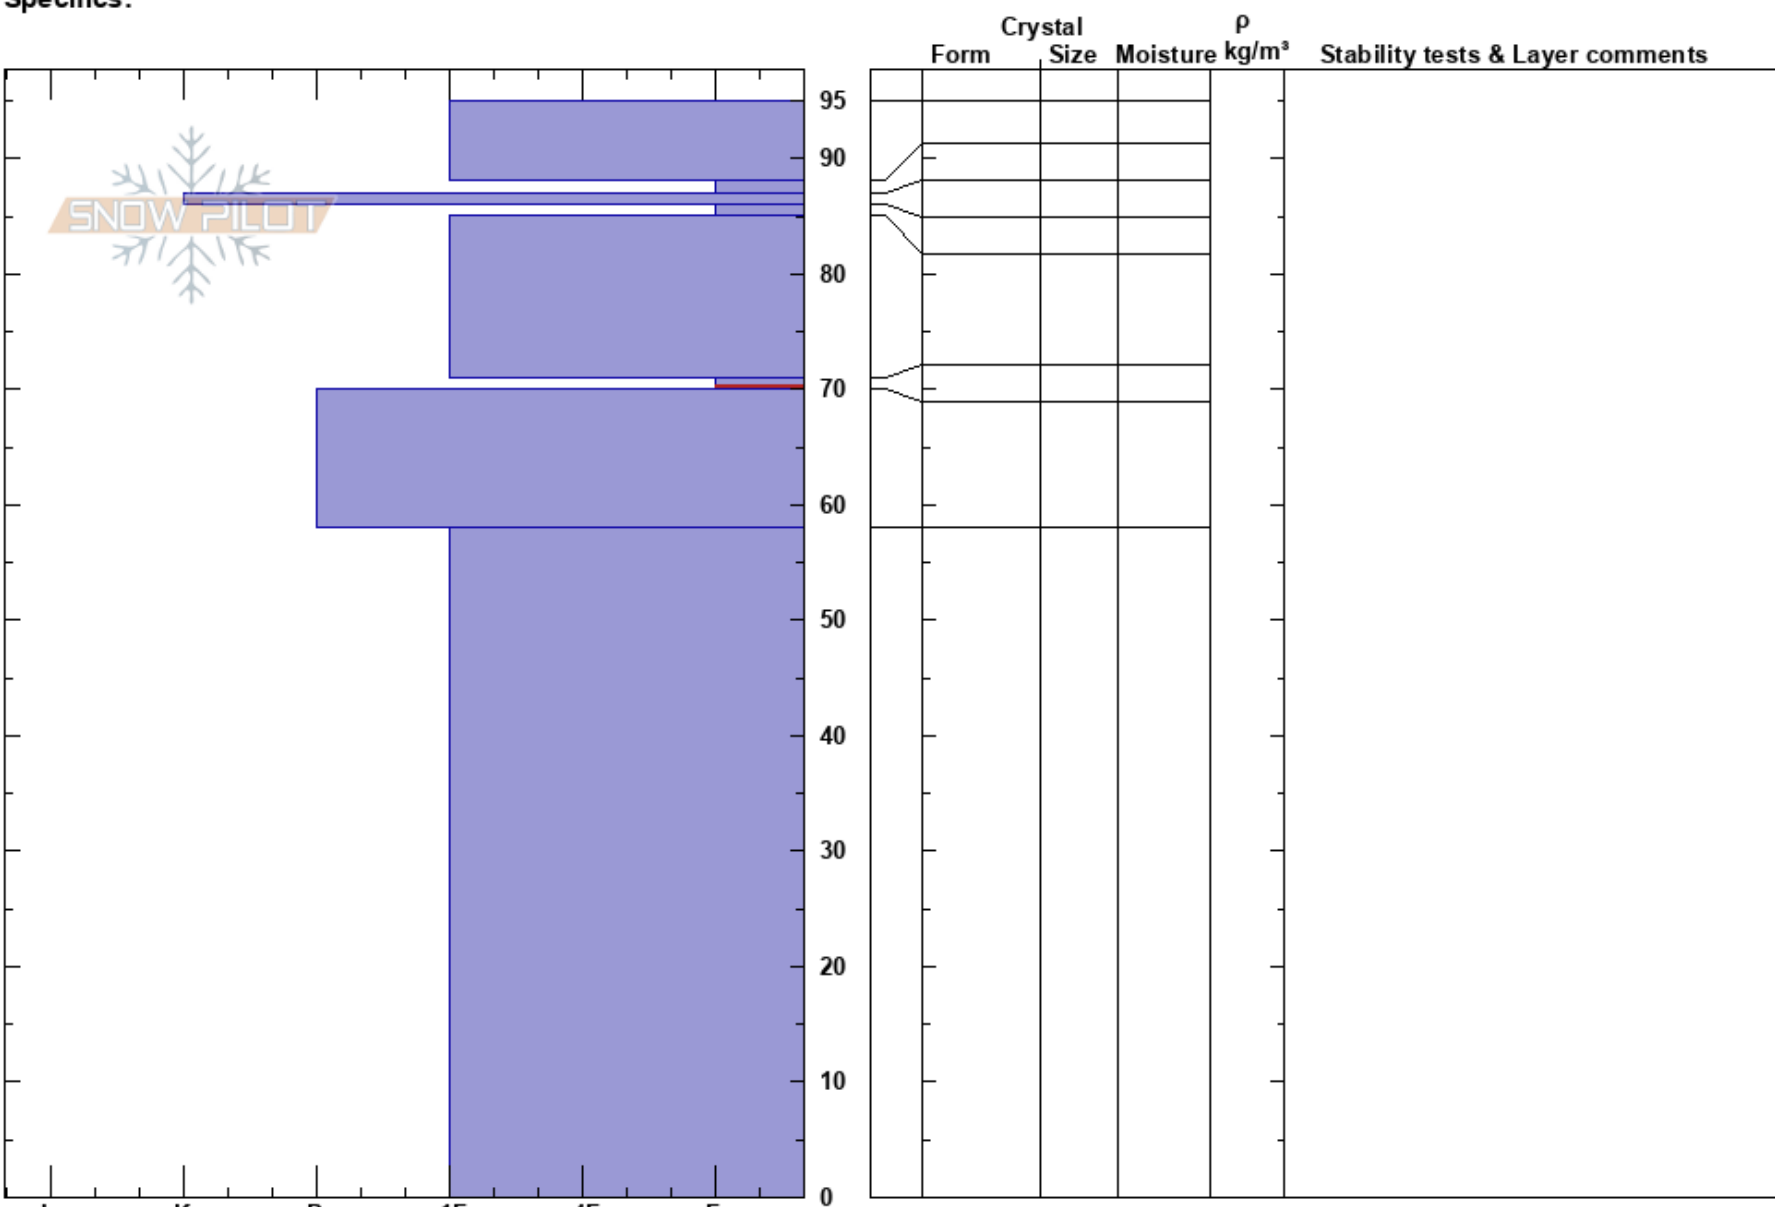

Kellostapuli
 Finland
 Elevation: 373 m
 Aspect: NW
 Specifics:

Tuomo Poukkanen
 21/02/2024 - 16:30
 Co-ord: 67.59185N, 24.23148E
 Slope Angle: 28°
 Wind Loading: no

Stability:
 Air Temperature:
 Sky Cover:
 Precipitation: NO
 Wind: SW Light Breeze

HS:95
 PF:15
 71-70cm:Problematic layer

Notes: