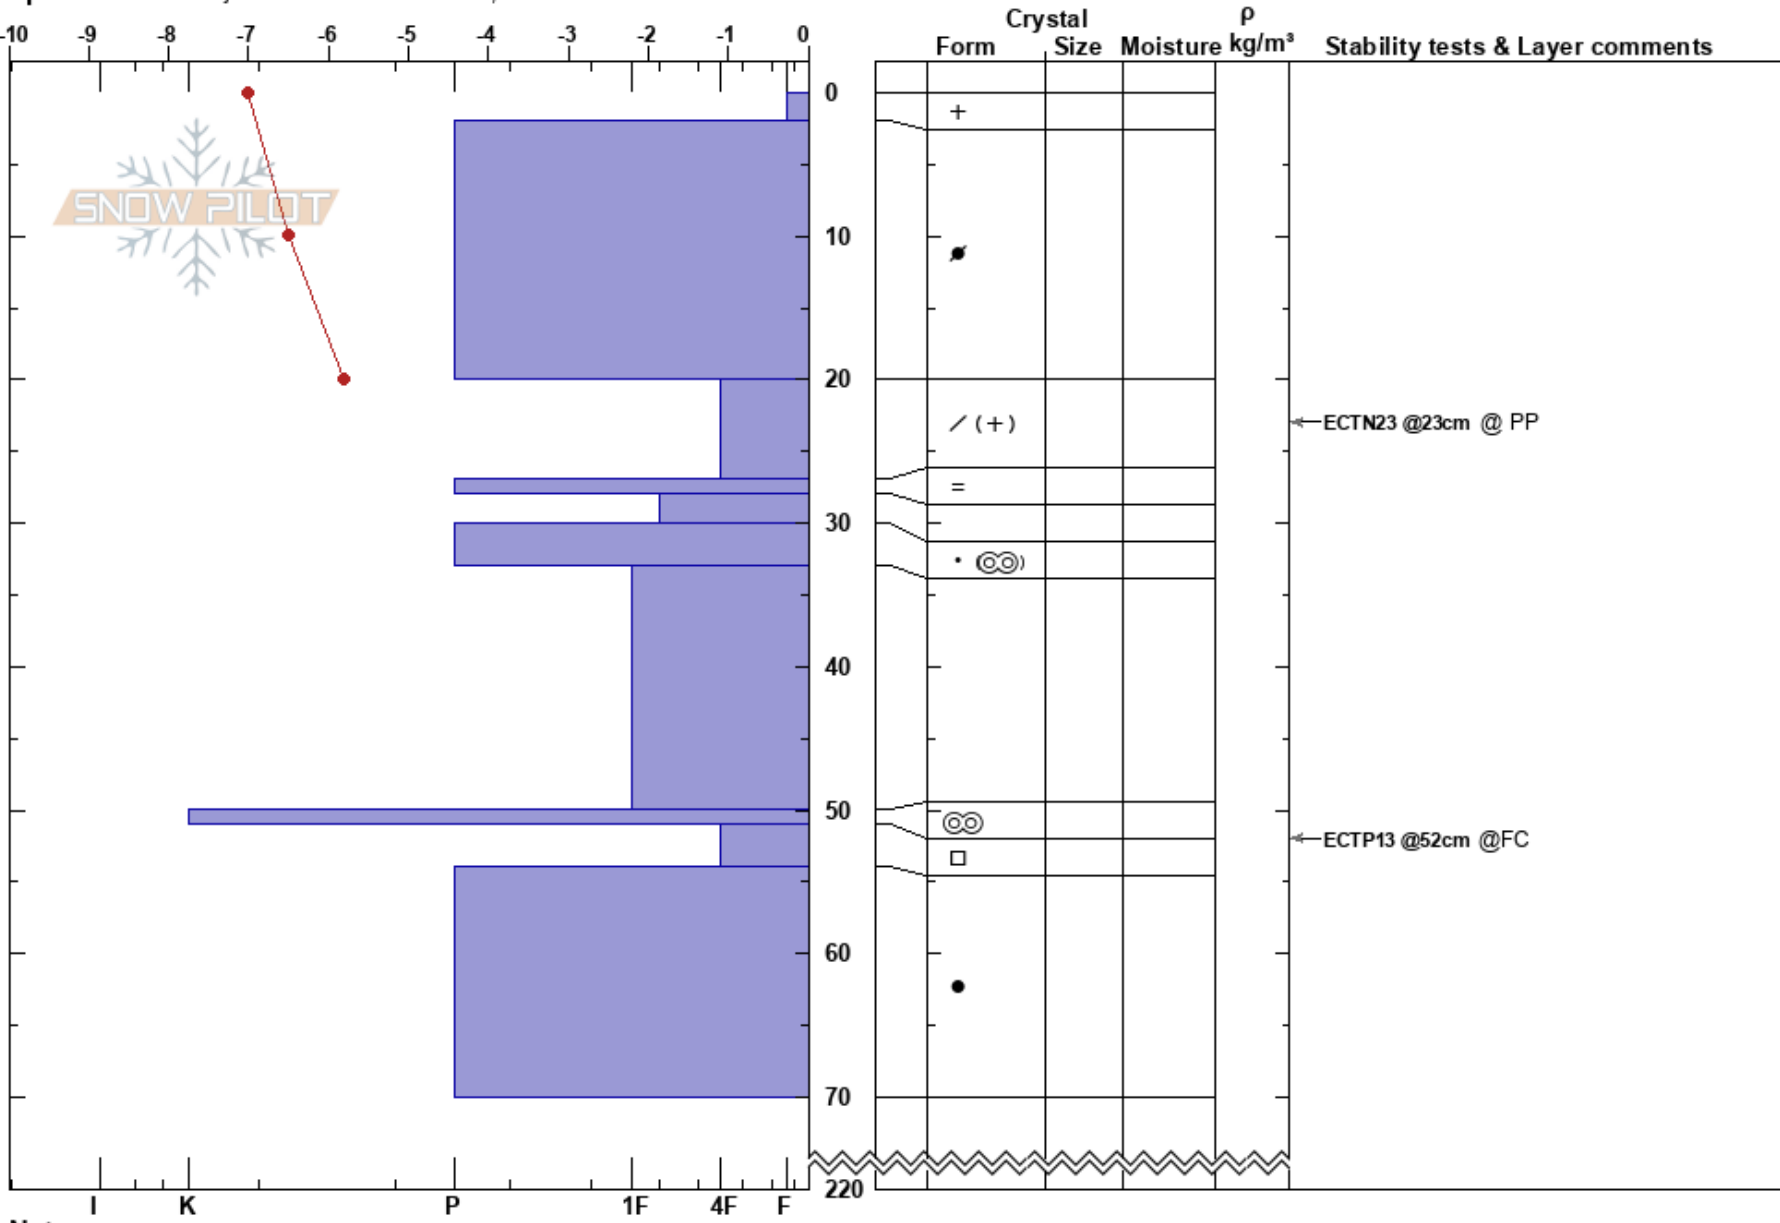

Tegefjället  
 Mullfjället  
 Sweden  
 Elevation: 850 m  
 Aspect: W  
 Specifics: Pit is adjacent to avalanche: crown;

Karin Trolin  
 27/02/2024 - 11:00  
 Co-ord: 63.41066N, 12.94131E  
 Slope Angle: 32°  
 Wind Loading:

Stability:  
 Air Temperature: -7°C  
 Sky Cover: SCT  
 Precipitation: NO  
 Wind: S Moderate  
 HS:220  
 Layer Notes:  
 51-54cm: Problematic layer

Notes: