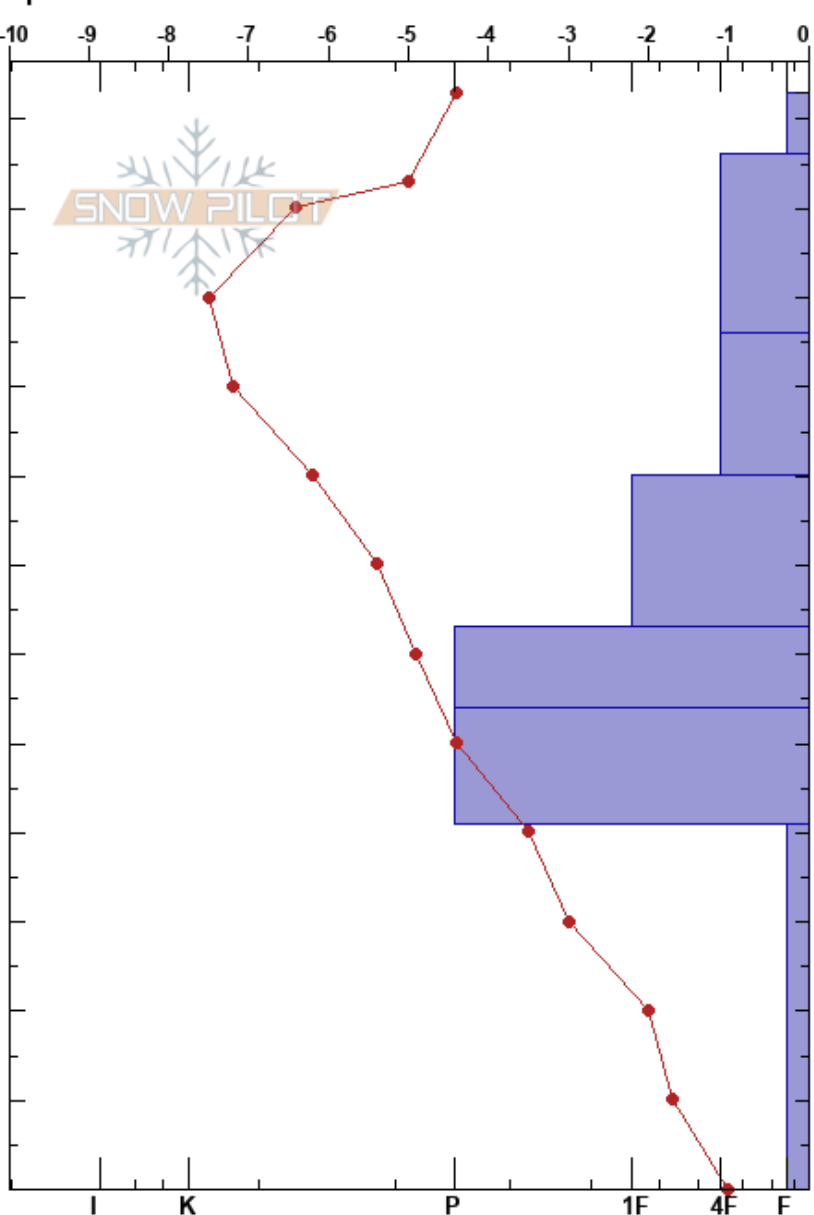

E Side of Ball Mt.  
 Sawatch  
 CO  
 Elevation: 11906 ft  
 Aspect: 37°  
 Specifics:

Ethan Kirk  
 02/26/2024 - 12:45pm  
 Co-ord: 13S 395169E 4344141N  
 Slope Angle: 21°  
 Wind Loading: yes

Stability:  
 Air Temperature: -4°C  
 Sky Cover: BKN  
 Precipitation: NO  
 Wind: SW Light Breeze

HS:123

PF:35  
 PS:15

Layer Notes:

Height (cm)	Crystal		Moisture	$\rho$ kg/m <sup>3</sup>	Stability tests & Layer comments
	Form	Size			
123	•	0.5			
120	/	0.5-1			
110	□	1			
100					
90	□	1			
80					
70	□	1-2			
60	⊖	0.5-1			
50	⊖	1-2			
40					
30					
20	^	3-8			← PST85/100 (End) @25cm ← CT23, SC @20cm ← CT25, SC @18cm
10					
0					← ECTX