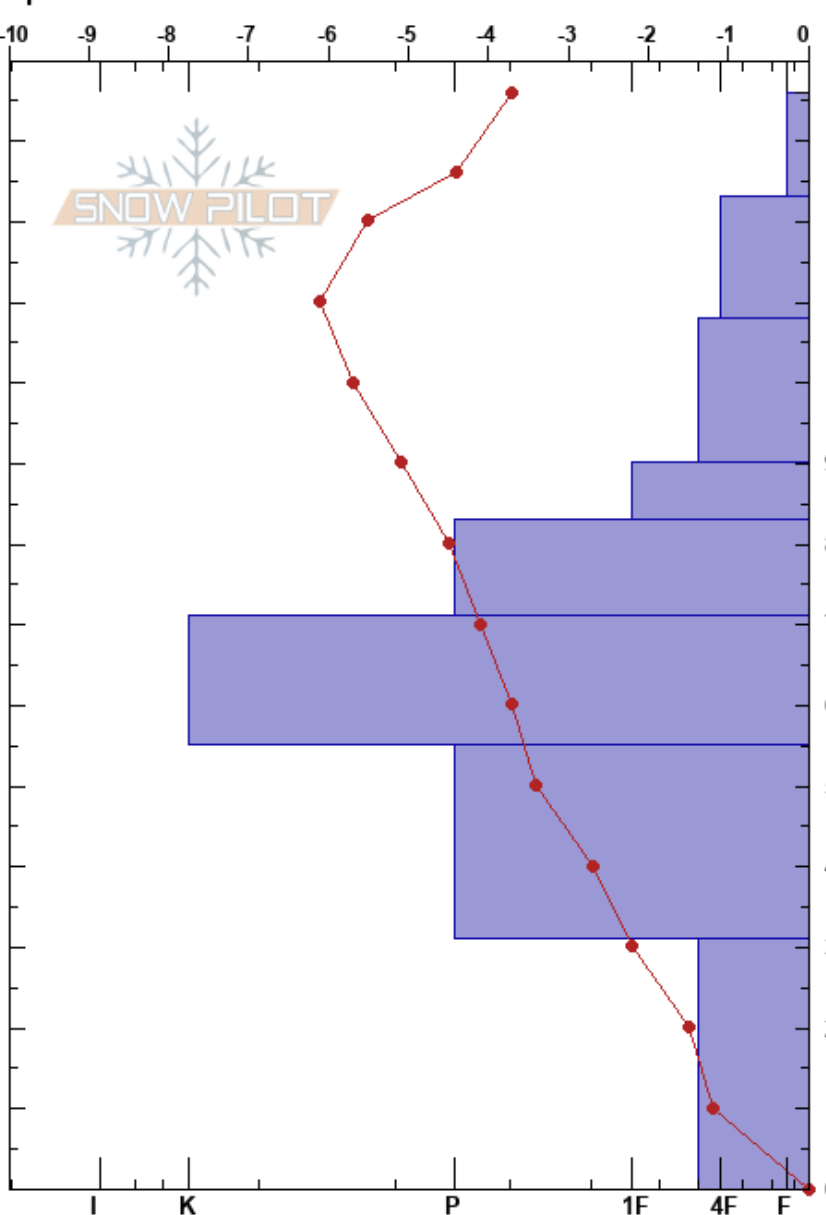

East Side Ball Mtn  
 Sawatch  
 CO  
 Elevation: 12010 ft  
 Aspect: NE  
 Specifics:

Kacie Bell  
 02/26/2024 - 1:05pm  
 Co-ord: 13S 395119E 4344023N  
 Slope Angle: 21°  
 Wind Loading: yes

Stability: **HS:136**  
 Air Temperature: -2.2°C **PF:30** 31-0cm: Problematic layer  
 Sky Cover: BKN **PS:20**  
 Precipitation: NO  
 Wind: W Moderate

Height (cm)	Crystal		Moisture	$\rho$ kg/m <sup>3</sup>	Stability tests & Layer comments
	Form	Size			
136	+	1			
130	/ (∅)	1-2			
120	∅	2			← CT5, SP @123cm
110	∅	2			
100	□	2			
90	∅	1			
80	•	0.5-1			
70	•	0.5-1			
60	•	0.5-1			
50	□	1-3			
30	∧	3-4			← CT15, SC @24cm ← PST54/100 (End) @24cm
0					← ECTX