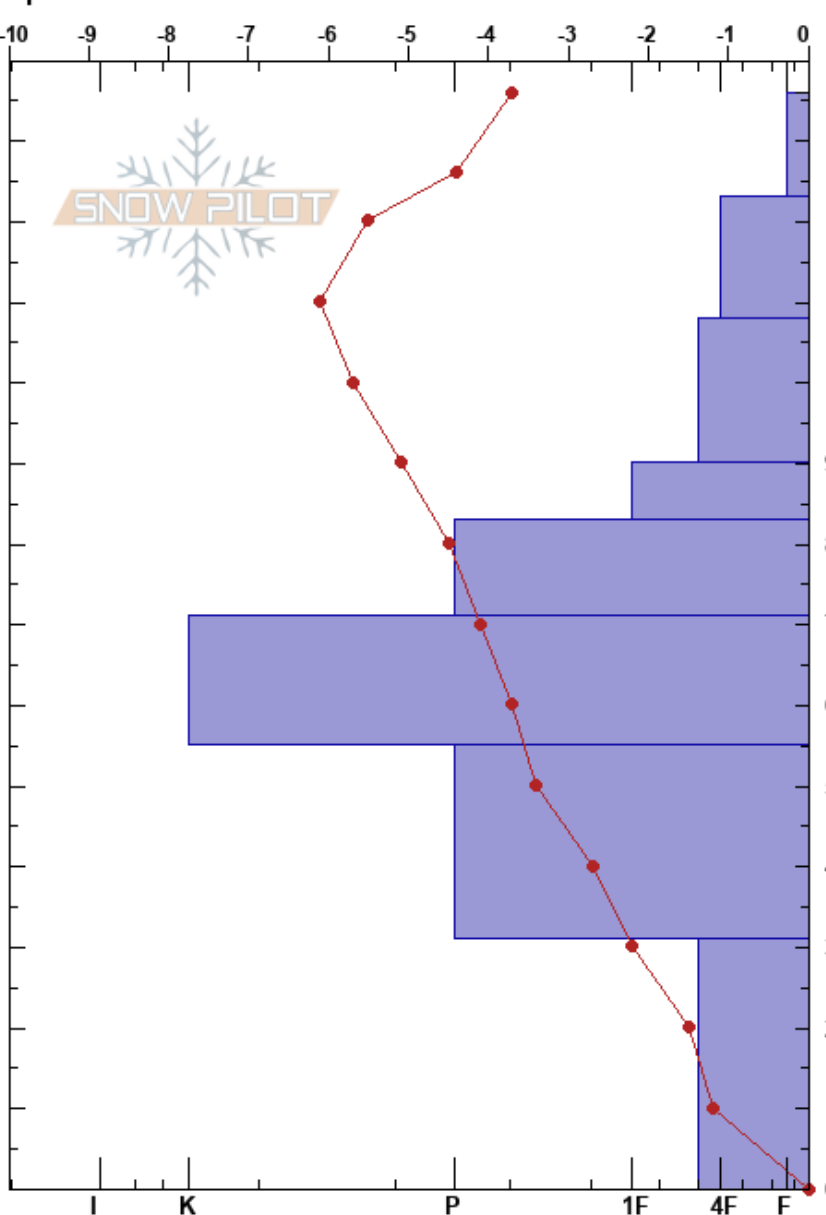

East Side Ball Mtn  
 Sawatch  
 CO  
 Elevation: 12010 ft  
 Aspect: NE  
 Specifics:

Kacie Bell  
 02/26/2024 - 1:05pm  
 Co-ord: 13S 395119E 4344023N  
 Slope Angle: 21°  
 Wind Loading: yes

Stability: **HS:136**  
 Air Temperature: -2.2°C **PF:30** 31-0cm: Problematic layer  
 Sky Cover: BKN **PS:20**  
 Precipitation: NO  
 Wind: W Moderate

Height (cm)	Crystal		Moisture	$\rho$ kg/m <sup>3</sup>	Stability tests & Layer comments
	Form	Size			
136	+	1			
130	/ (∅)	1-2			
120	∅	2			← CT5, SP @123cm
110	∅	2			
100	□	2			
90	∅	1			
80	•	0.5-1			
70	•	0.5-1			
60	•	0.5-1			
50	□	1-3			
40	□	1-3			
30	□	1-3			
20	∧	3-4			← CT15, SC @24cm ← PST54/100 (End) @24cm
10	∧	3-4			
0					← ECTX