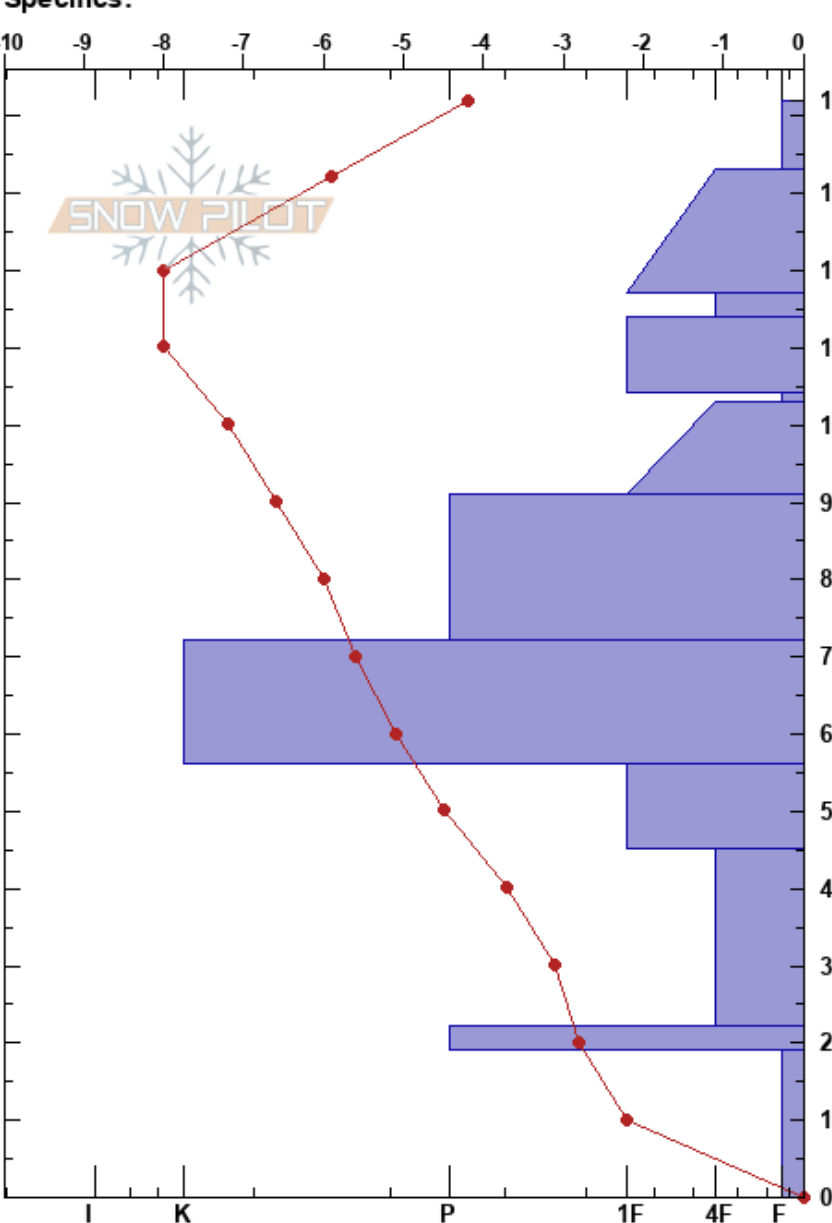

Ball Mountain
 Sawatch
 CO
 Elevation: 11900 ft
 Aspect: NE
 Specifics:

Alex White
 02/26/2024 - 12:00pm
 Co-ord: 13S CD 94345 44115
 Slope Angle: 15°
 Wind Loading: yes

Stability: **HS:142**
 Air Temperature: -5°C
 Sky Cover: BKN
 Precipitation: NO
 Wind: W Strong

Layer Notes:
 PF:30 104-103cm:Problematic layer
 PS:20

Height (cm)	Crystal		Moisture	ρ kg/m ³	Stability tests & Layer comments
	Form	Size			
142	□	0.5			
	□	1			
130					
	□	1			
120					
	○	1			
110	□	1			
	∇	1-3			← PST70/100 (Arr) @103cm
100					
	●	0.5-1			
90					
	●	0.5			← CT27, SC @85cm
80					
	●	0.5			
70					
	∧	2			
50					
	∧	1.5-3			
40					
	∧	2-4			
30					
	∧	2-4			
20					
	∧	2-4			
10					
0					← ECTX