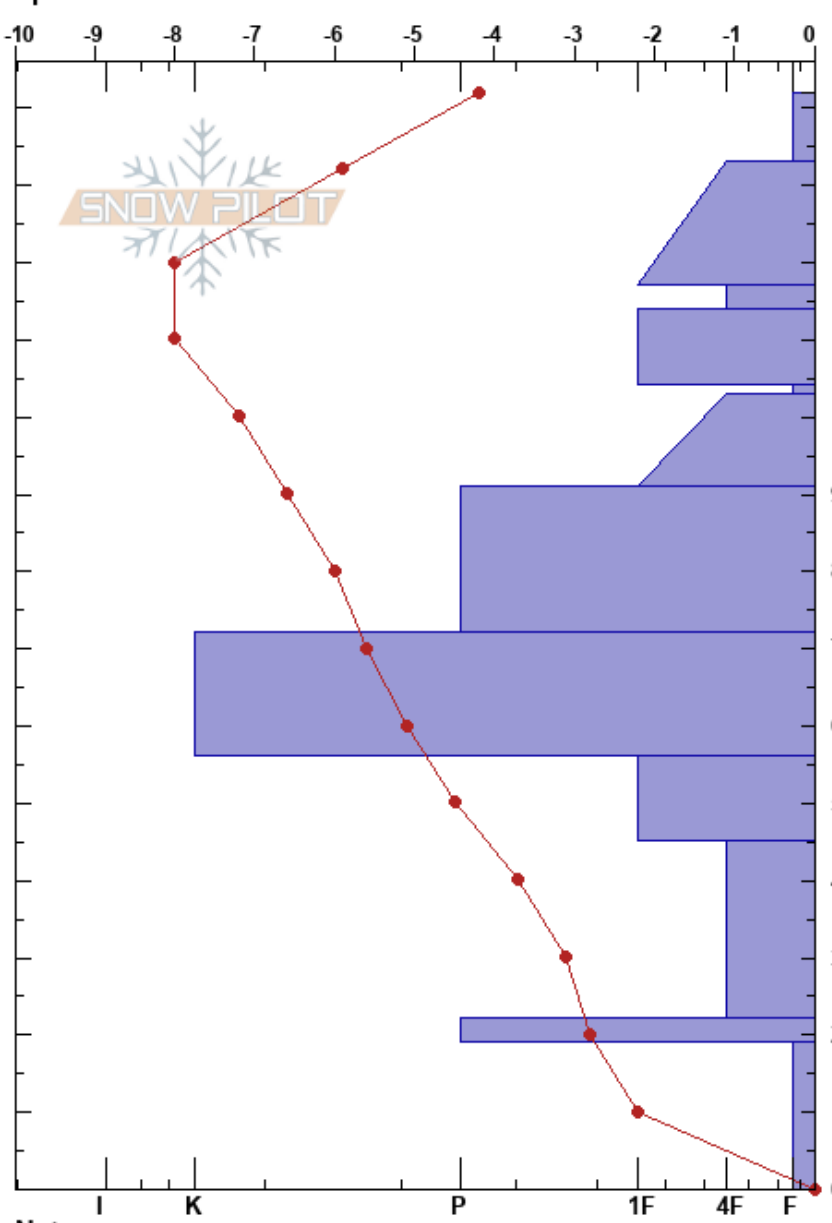

Ball Mountain
 Sawatch
 CO
 Elevation: 11900 ft
 Aspect: NE
 Specifics:

Alex White
 02/26/2024 - 12:00pm
 Co-ord: 13S CD 94345 44115
 Slope Angle: 15°
 Wind Loading: yes

Stability: **HS:142**
 Air Temperature: -5°C
 Sky Cover: BKN
 Precipitation: NO
 Wind: W Strong
 PF:30
 PS:20
 104-103cm:Problematic layer

Height (cm)	Crystal		Moisture	ρ kg/m ³	Stability tests & Layer comments
	Form	Size			
142	□	0.5			
	□	1			
130	□	1			
120	○	1			
110	□	1			
100	∇	1-3			← PST70/100 (Arr) @103cm
90	●	0.5-1			
80	●	0.5			← CT27, SC @85cm
70	●	0.5			
60					
50	^	2			
40					
30	^	1.5-3			
20	^	2-4			
10	^	2-4			
0					← ECTX