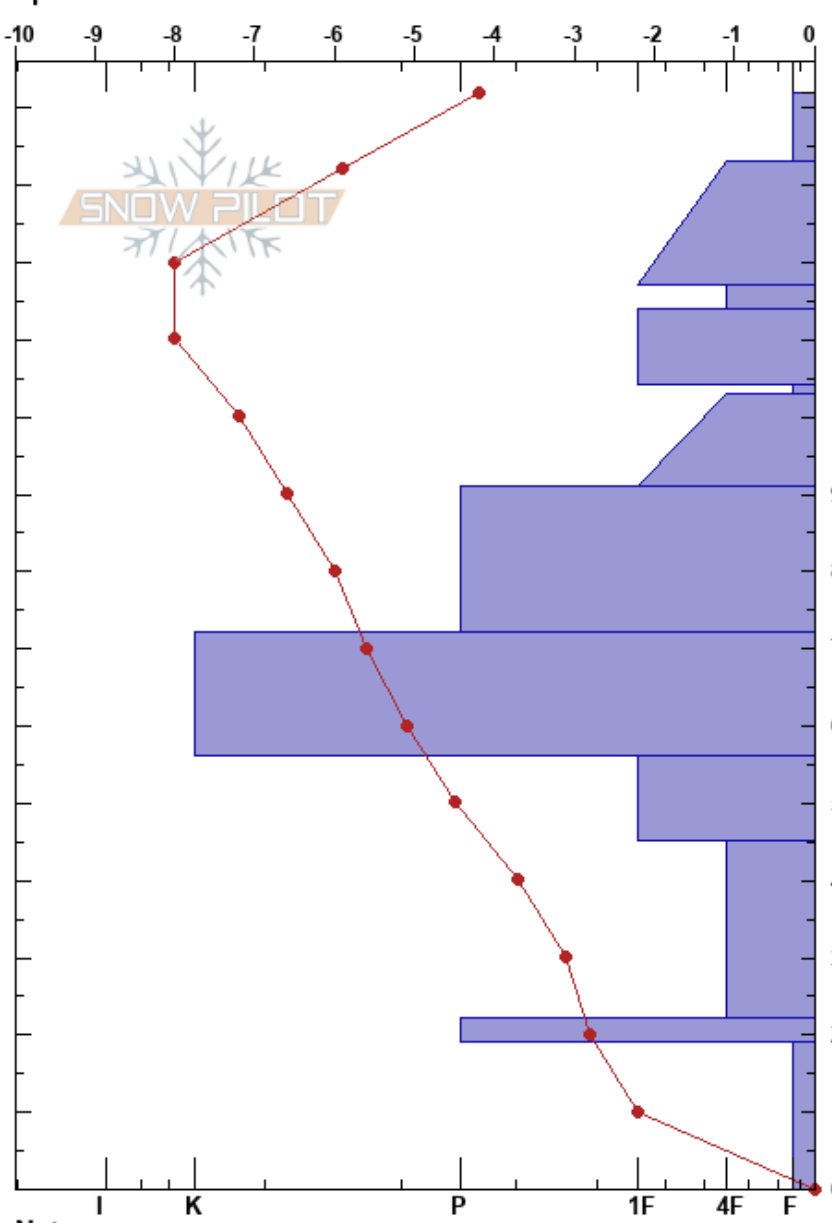

Ball Mountain
 Sawatch
 CO
 Elevation: 11900 ft
 Aspect: NE
 Specifics:

Alex White
 02/26/2024 - 12:00pm
 Co-ord: 13S CD 94345 44115
 Slope Angle: 15°
 Wind Loading: yes

Stability: **HS:142**
 Air Temperature: -5°C
 Sky Cover: BKN
 Precipitation: NO
 Wind: W Strong

Layer Notes:
 PF:30 104-103cm:Problematic layer
 PS:20

Elevation (cm)	Crystal		Moisture	ρ kg/m ³	Stability tests & Layer comments
	Form	Size			
142	□	0.5			
130	□	1			
120	□	1			
110	○	1			
100	∇	1-3			← PST70/100 (Arr) @103cm
90	●	0.5-1			
80	●	0.5			← CT27, SC @85cm
70	●	0.5			
60	∧	2			
50	∧	1.5-3			
40	∧	2-4			
30	∧	2-4			
20	∧	2-4			
10	∧	2-4			
0					← ECTX