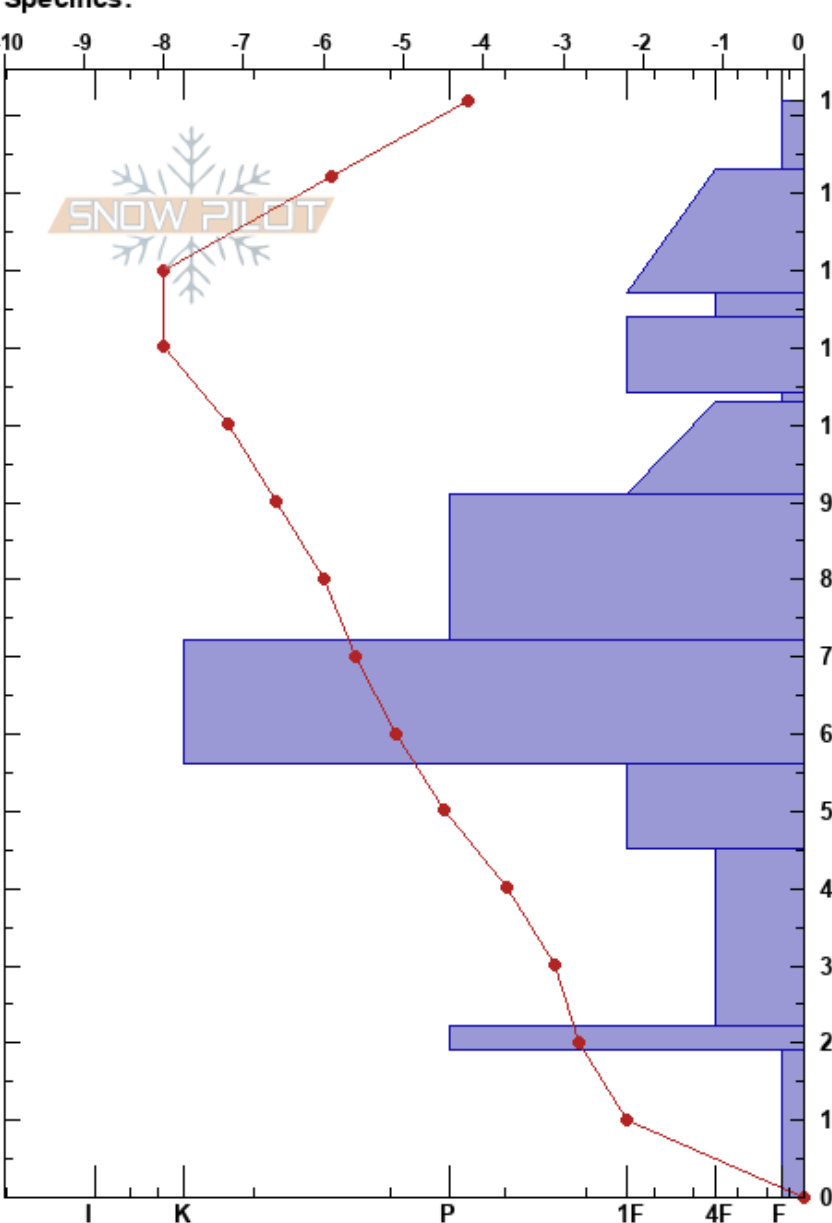

Ball Mountain
 Sawatch
 CO
 Elevation: 11900 ft
 Aspect: NE
 Specifics:

Alex White
 02/26/2024 - 12:00pm
 Co-ord: 13S CD 94345 44115
 Slope Angle: 15°
 Wind Loading: yes

Stability:
 Air Temperature: -5°C
 Sky Cover: BKN
 Precipitation: NO
 Wind: W Strong

HS:142
 PF:30 104-103cm:Problematic layer
 PS:20

Elevation (cm)	Crystal		Moisture	ρ kg/m ³	Stability tests & Layer comments
	Form	Size			
142	□	0.5			
130	□	1			
120	□	1			
110	○	1			
100	∇	1-3			← PST70/100 (Arr) @103cm
90	●	0.5-1			
80	●	0.5			← CT27, SC @85cm
70	●	0.5			
60	∧	2			
50	∧	1.5-3			
40	∧	2-4			
30	∧	2-4			
20	∧	2-4			
10	∧	2-4			
0					← ECTX