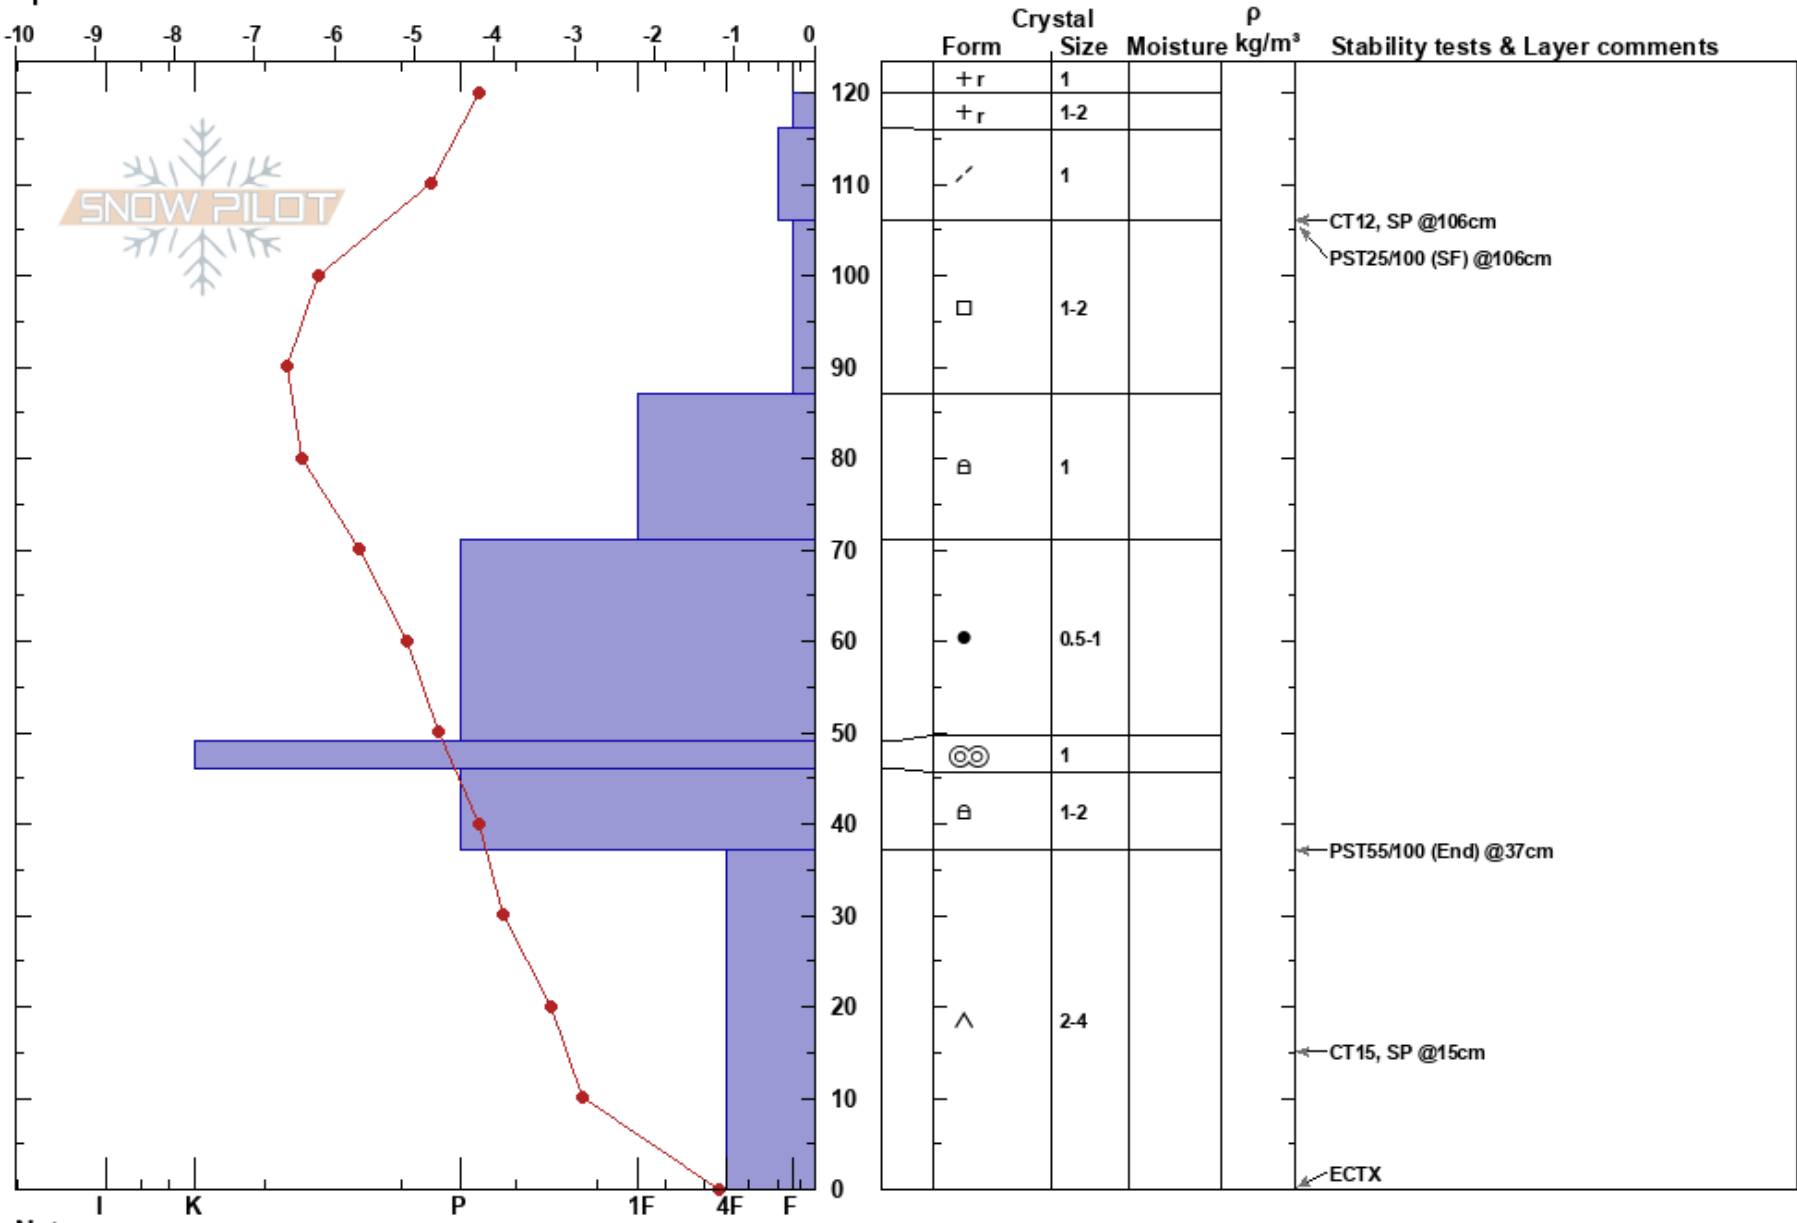

Ball Mountain  
 Sawatch  
 CO  
 Elevation: 11873 ft  
 Aspect: NE  
 Specifics:

Kevin Nikolaides  
 02/26/2024 - 12:00pm  
 Co-ord: 39.23950N, -106.21797E  
 Slope Angle: 21°  
 Wind Loading:

Stability:  
 Air Temperature: -3.6°C  
 Sky Cover: BKN  
 Precipitation: NO  
 Wind: W Light Breeze

HS: 120  
 PF: 50  
 PS: 15  
 37-0cm: Problematic layer

Notes: Moderate blowing snow observed from the W- pit dug is somewhat protected area NTL