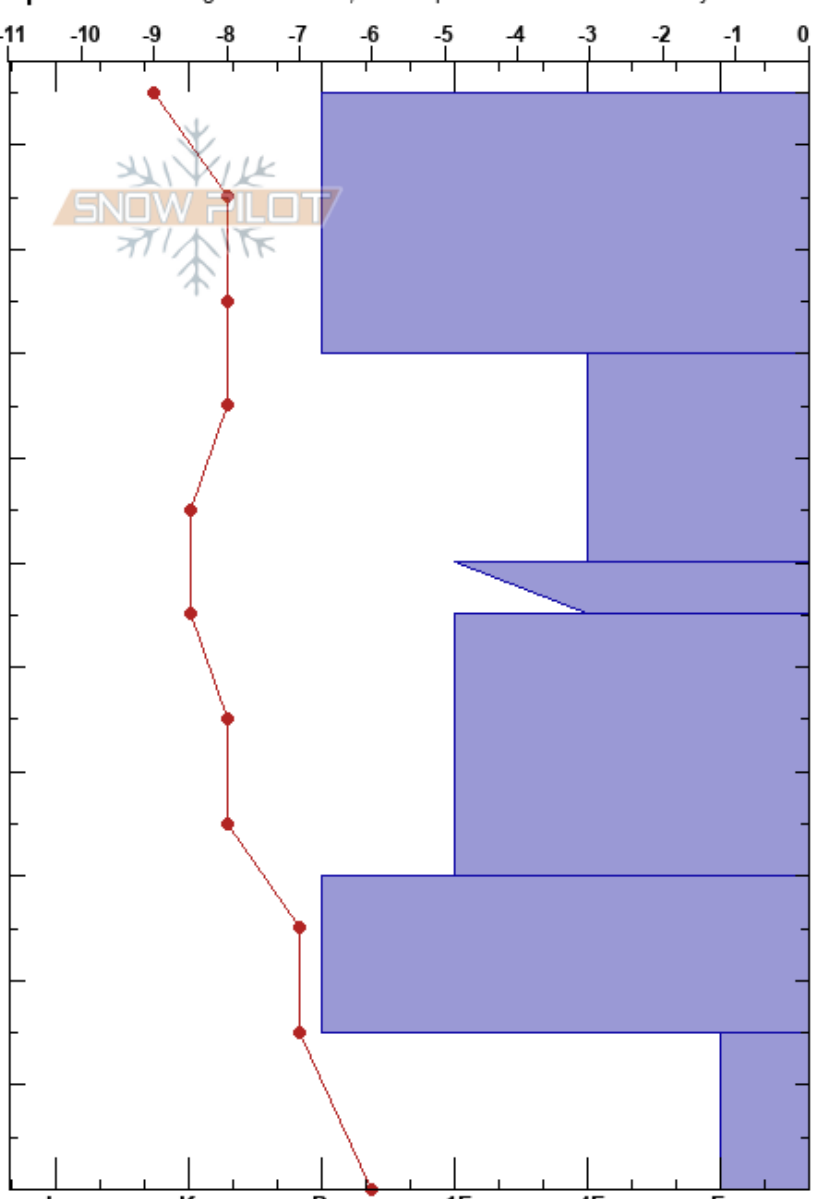

Upper Bowl/Low L Whale
 Kachina Peaks
 AZ
 Elevation: 11730 ft
 Aspect: 325°
 Specifics: Pit dug in a Ski Area; Pit is representative of backcountry

Eric Roberts
 02/26/2024 - 10:15am
 Co-ord: 35.32683N, -111.68210W
 Slope Angle: 36°
 Wind Loading: previous

Stability: HS:105
 Air Temperature: -5°C
 Sky Cover: OVC
 Precipitation: NO
 Wind: SW Moderate
 Layer Notes:

Elevation (ft)	Crystal		Moisture	ρ kg/m ³	Stability tests & Layer comments
	Form	Size			
105					
95	/ (•)				
85					← ECTP30 @80cm Prog.prop.by 32 ← ECTN12 @80cm ← PST85/100 (End) @80cm
75	•	1			
65	•	1			
55					
45	•	1			
35					
25	• (⊕)				
15	^	1			
0					← CT11, SC @2cm