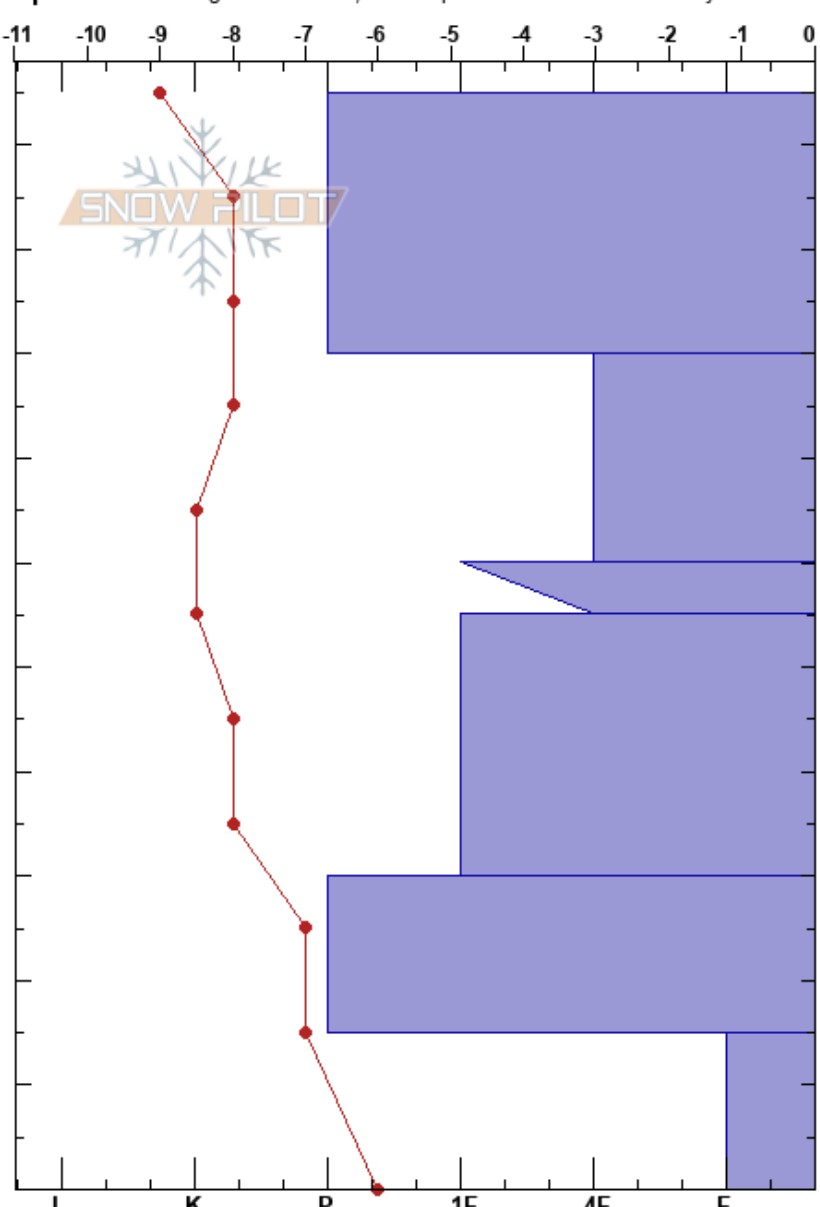

Upper Bowl/Low L Whale
 Kachina Peaks
 AZ
 Elevation: 11730 ft
 Aspect: 325°
 Specifics: Pit dug in a Ski Area; Pit is representative of backcountry

Eric Roberts
 02/26/2024 - 10:15am
 Co-ord: 35.32683N, -111.68210W
 Slope Angle: 36°
 Wind Loading: previous

Stability: HS:105
 Air Temperature: -5°C
 Sky Cover: OVC
 Precipitation: NO
 Wind: SW Moderate
 Layer Notes:

Depth (cm)	Crystal		Moisture	ρ kg/m ³	Stability tests & Layer comments
	Form	Size			
110	^	1			← CT11, SC @2cm
20	• (⊕)				
40	•	1			
60	•	1			
70	•	1			
80					← ECTP30 @80cm Prog.prop.by 32 ← ECTN12 @80cm ← PST85/100 (End) @80cm
90	• (•)				