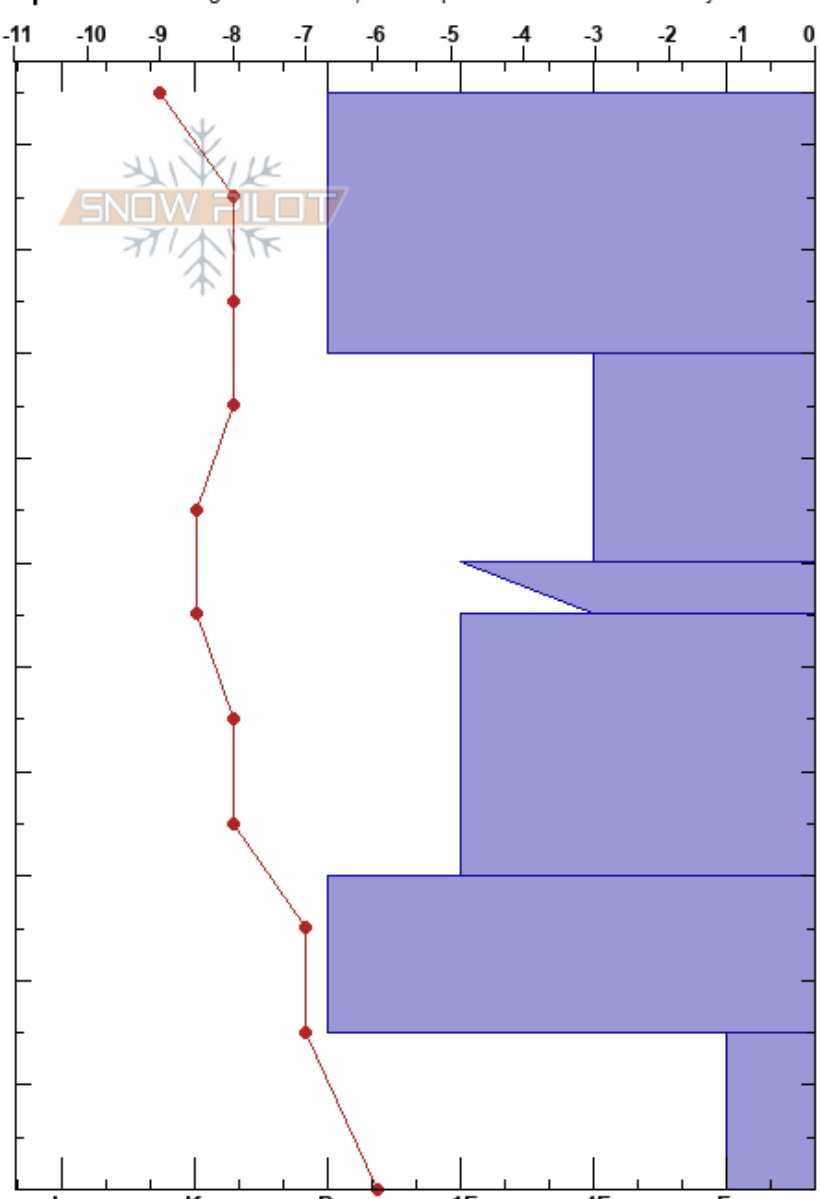

Upper Bowl/Low L Whale
 Kachina Peaks
 AZ
 Elevation: 11730 ft
 Aspect: 325°
 Specifics: Pit dug in a Ski Area; Pit is representative of backcountry

Eric Roberts
 02/26/2024 - 10:15am
 Co-ord: 35.32683N, -111.68210W
 Slope Angle: 36°
 Wind Loading: previous

Stability: HS:105
 Air Temperature: -5°C
 Sky Cover: OVC
 Precipitation: NO
 Wind: SW Moderate
 Layer Notes:

Depth (cm)	Crystal		Moisture	ρ kg/m ³	Stability tests & Layer comments
	Form	Size			
105					
90	/ (•)				
80					← ECTP30 @80cm Prog.prop.by 32 ← ECTN12 @80cm ← PST85/100 (End) @80cm
70	•	1			
60	•	1			
50					
40	•	1			
30					
20	• (⊕)				
10	^	1			
0					← CT11, SC @2cm