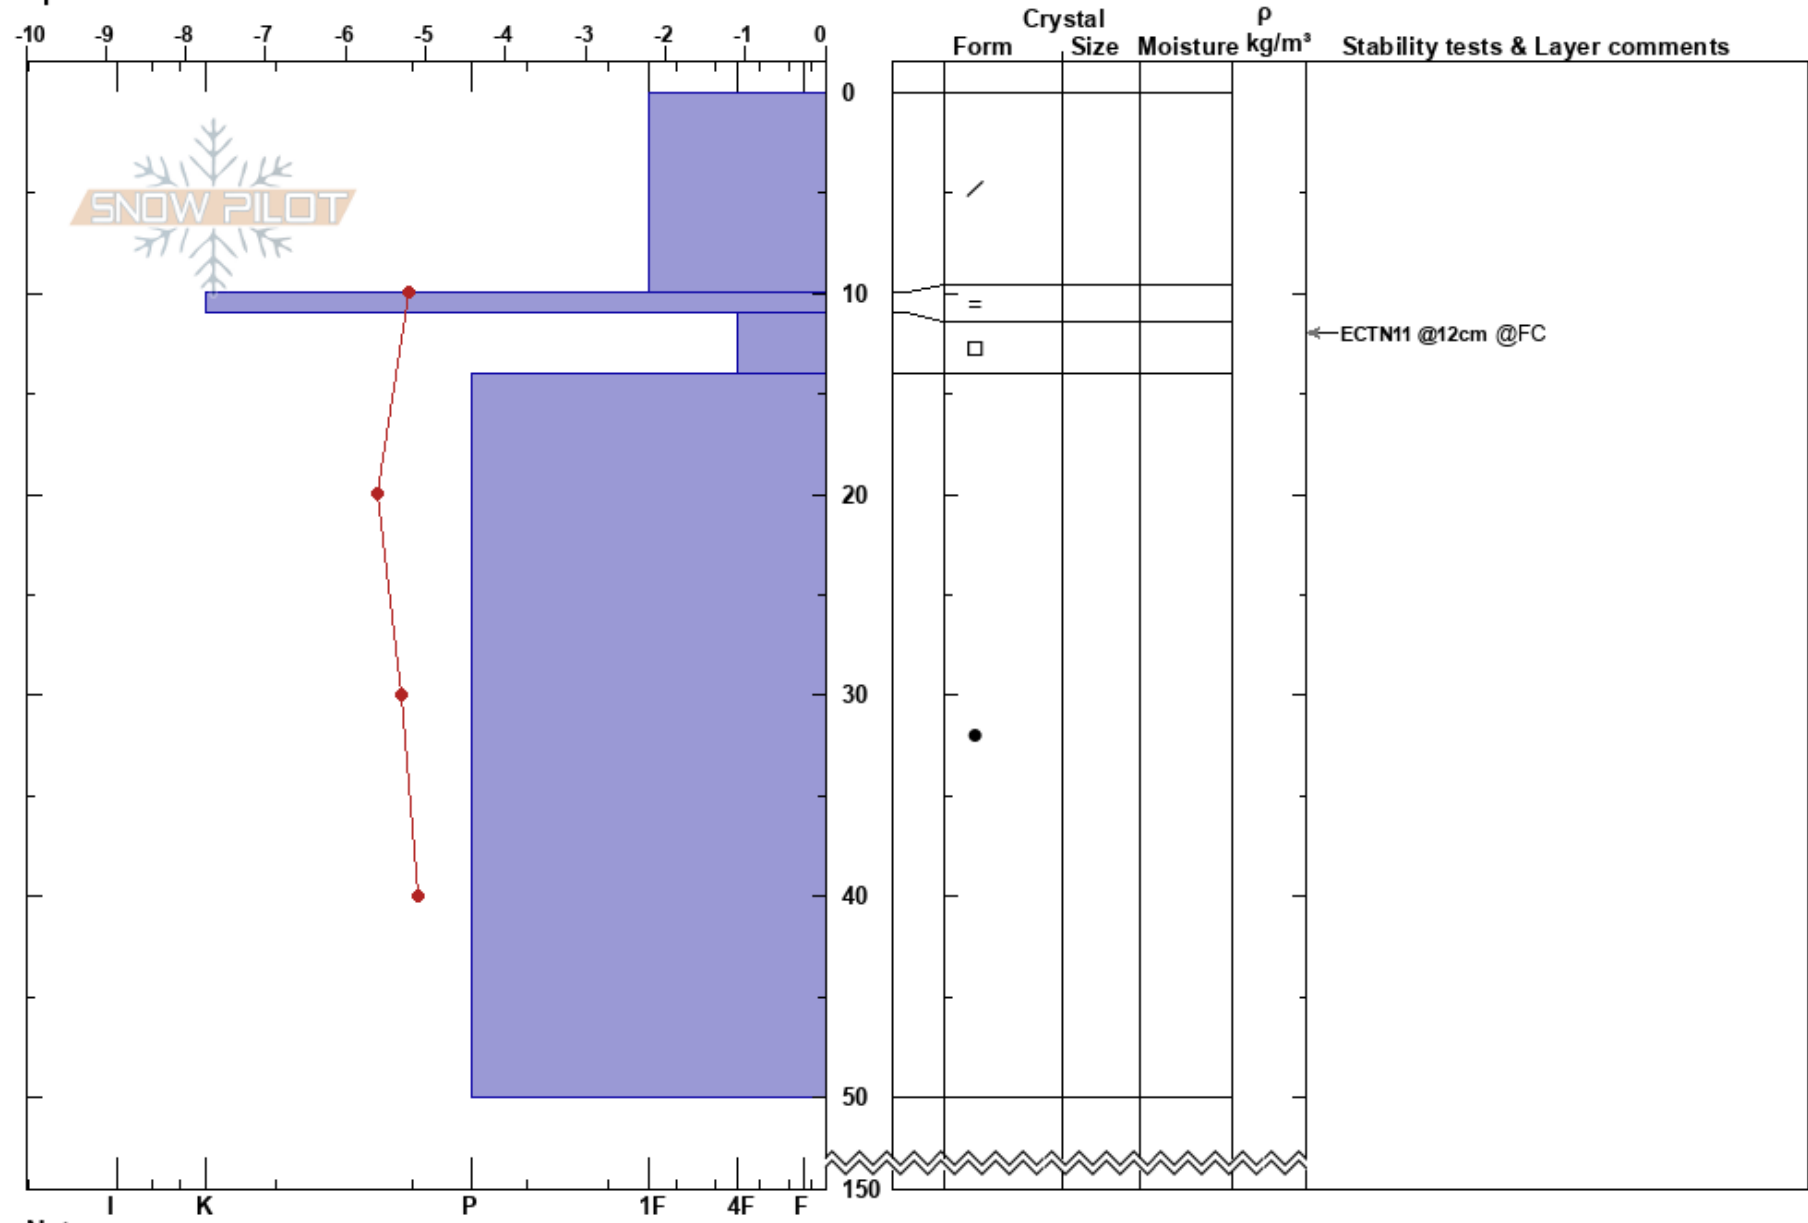

Hovde ONO  
 Bydalen  
 Sweden  
 Elevation: 988 m  
 Aspect:  
 Specifics:

Karin Trolin  
 26/02/2024 - 12:00  
 Co-ord: 63.10983N, 13.75930E  
 Slope Angle:  
 Wind Loading: yes

Stability:  
 Air Temperature: -3°C  
 Sky Cover: OVC  
 Precipitation: NO  
 Wind: NW Moderate

HS:150  
 PF:4  
 Layer Notes:

Notes: markdrev till fotknölnarna