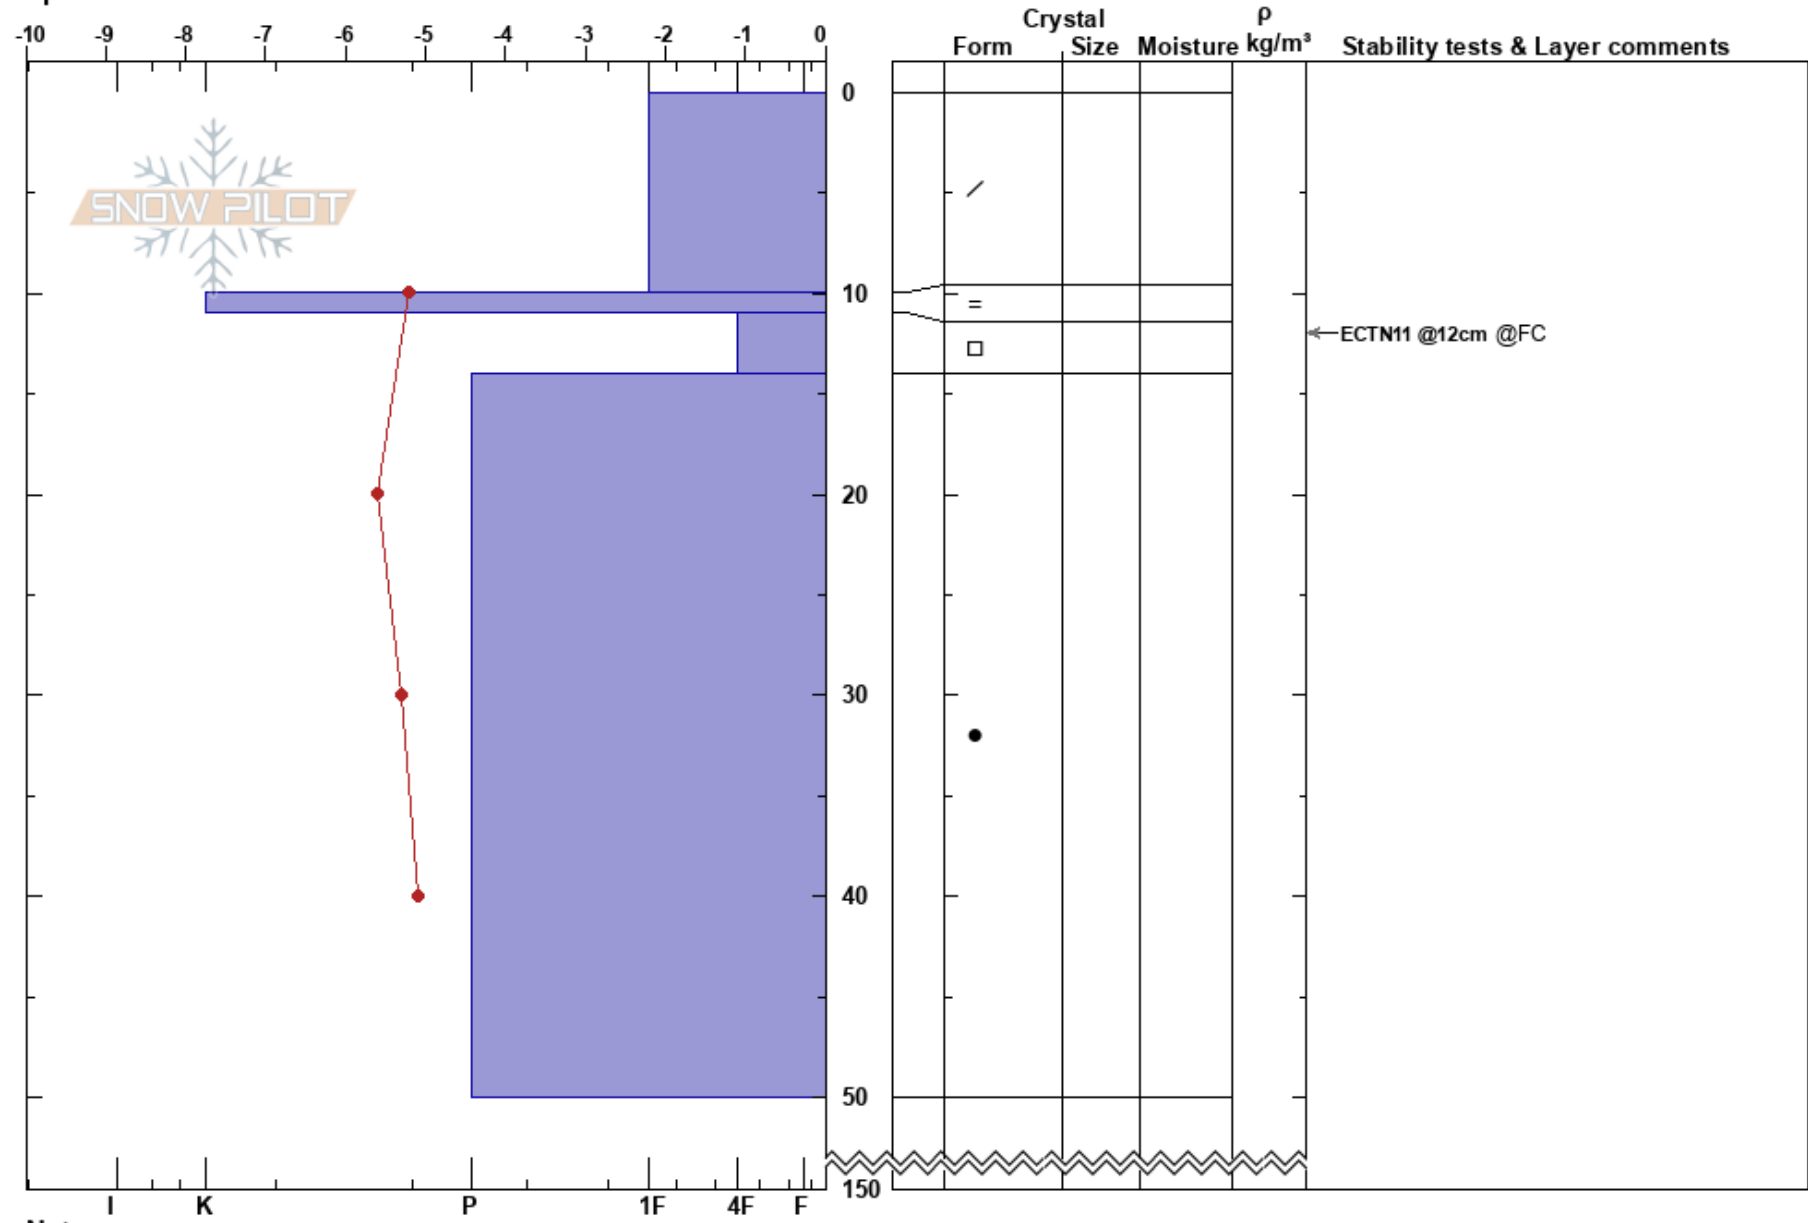

Hovde ONO
 Bydalen
 Sweden
 Elevation: 988 m
 Aspect:
 Specifics:

Karin Trolin
 26/02/2024 - 12:00
 Co-ord: 63.10983N, 13.75930E
 Slope Angle:
 Wind Loading: yes

Stability:
 Air Temperature: -3°C
 Sky Cover: OVC
 Precipitation: NO
 Wind: NW Moderate

HS:150
 PF:4
 Layer Notes:

Notes: markdrev till fotknölnarna