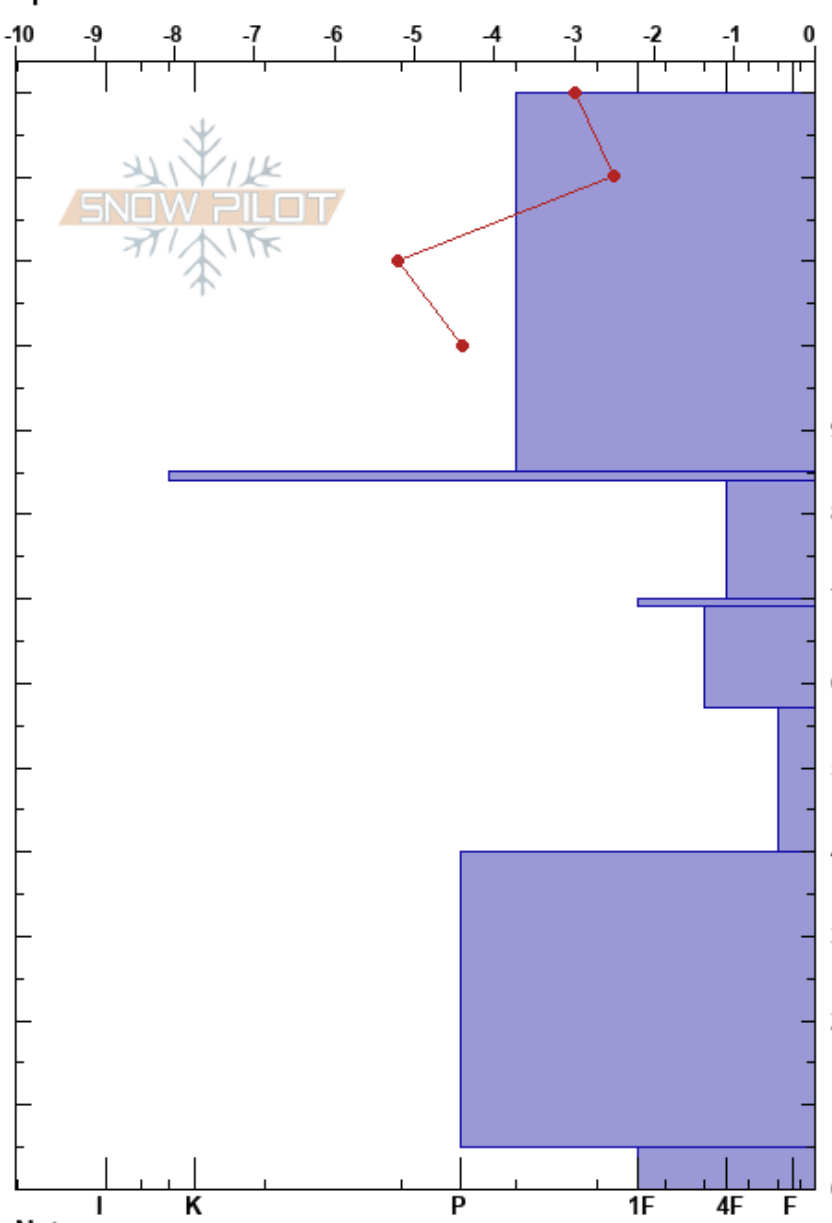

Hovde V  
 Bydalen  
 Sweden  
 Elevation: 995 m  
 Aspect:  
 Specifics:

Karin Trolin  
 26/02/2024 - 11:00  
 Co-ord: 63.10766N, 13.75024E  
 Slope Angle:  
 Wind Loading: previous

Stability:  
 Air Temperature: -3.2°C  
 Sky Cover: BKN  
 Precipitation: S-1  
 Wind: NW Moderate

HS:130  
 PF:3  
 70-69cm: facetterad skare  
 69-57cm: facetterad gammal skare

Height (cm)	Crystal		Moisture	$\rho$ kg/m <sup>3</sup>	Stability tests & Layer comments
	Form	Size			
130					
120					
110					
100					
90					
80					CT11, RP @83cm ECTN12 @83cm på FC
70					70-69cm: facetterad skare
60					69-57cm: facetterad gammal skare
50					
40					
30					
20					
10					
0					ECTX