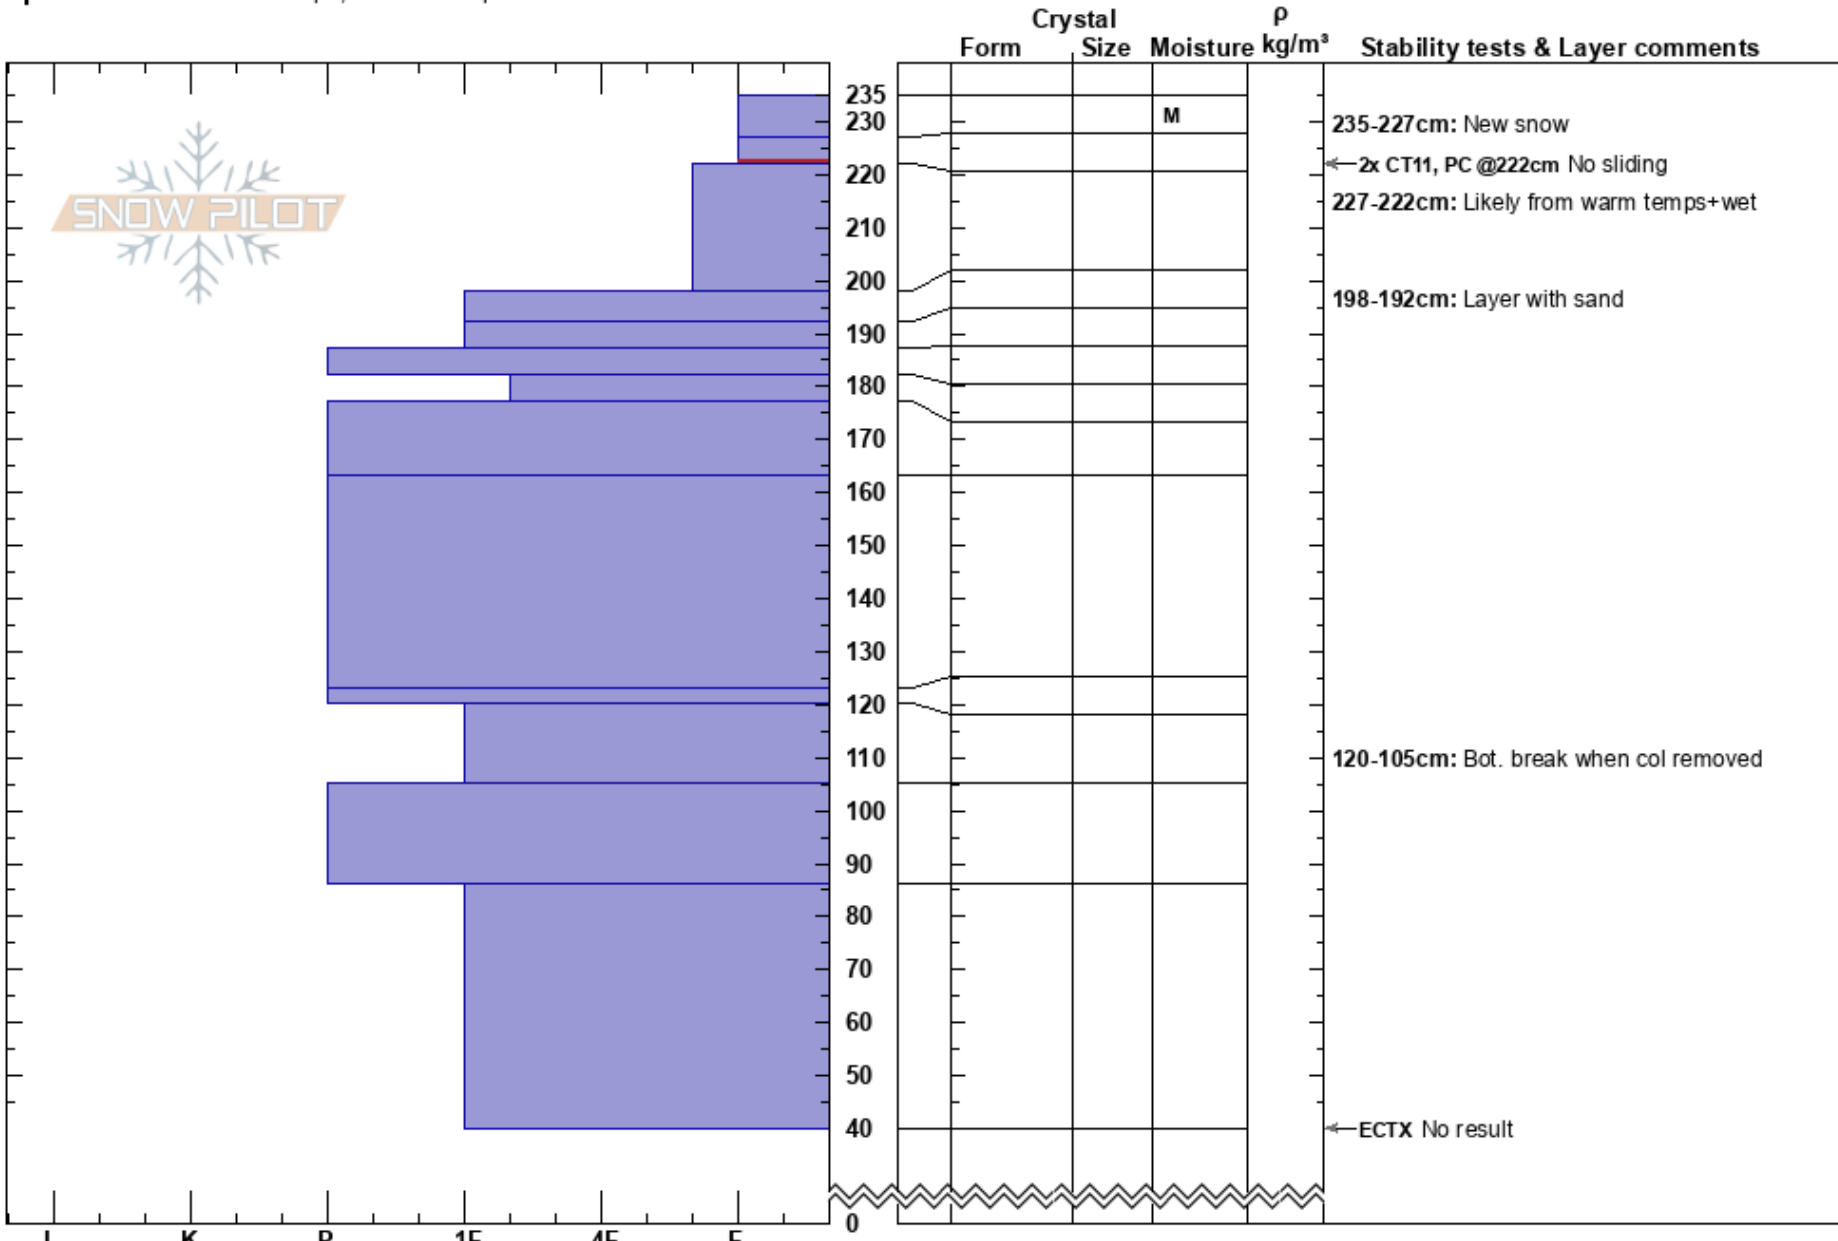

Yakorudski Lakes
 Rila
 Bulgaria
Elevation: 2180 m
Aspect: NE
Specifics: Ski tracks on slope; We skied slope

Kalin Markov
 25/02/2024 - 15:15
Co-ord: 42.10218N, 23.59182E
Slope Angle: 36°
Wind Loading: previous

Stability: Very Good
Air Temperature: 1°C
Sky Cover: OVC
Precipitation: S-1
Wind: Calm

HS:235
PS: 8
Layer Notes:
 235-227cm: New snow
 227-222cm: Likely from warm temps+wet
 227-222cm: Problematic layer
 198-192cm: Layer with sand
 120-105cm: Bot. break when col removed

Notes: Very stable conditions observed at this location and likely at all other locations similar in altitude and not wind-loaded from the latest storm. There is no wind loading here from this past storm, which dropped 8cm of new snow. Most layers have bonded very well together, likely due to the warm temps hovering around freezing for the past month!

Locations higher up that were subject to more wind loading during the latest snowfall may be more unstable!