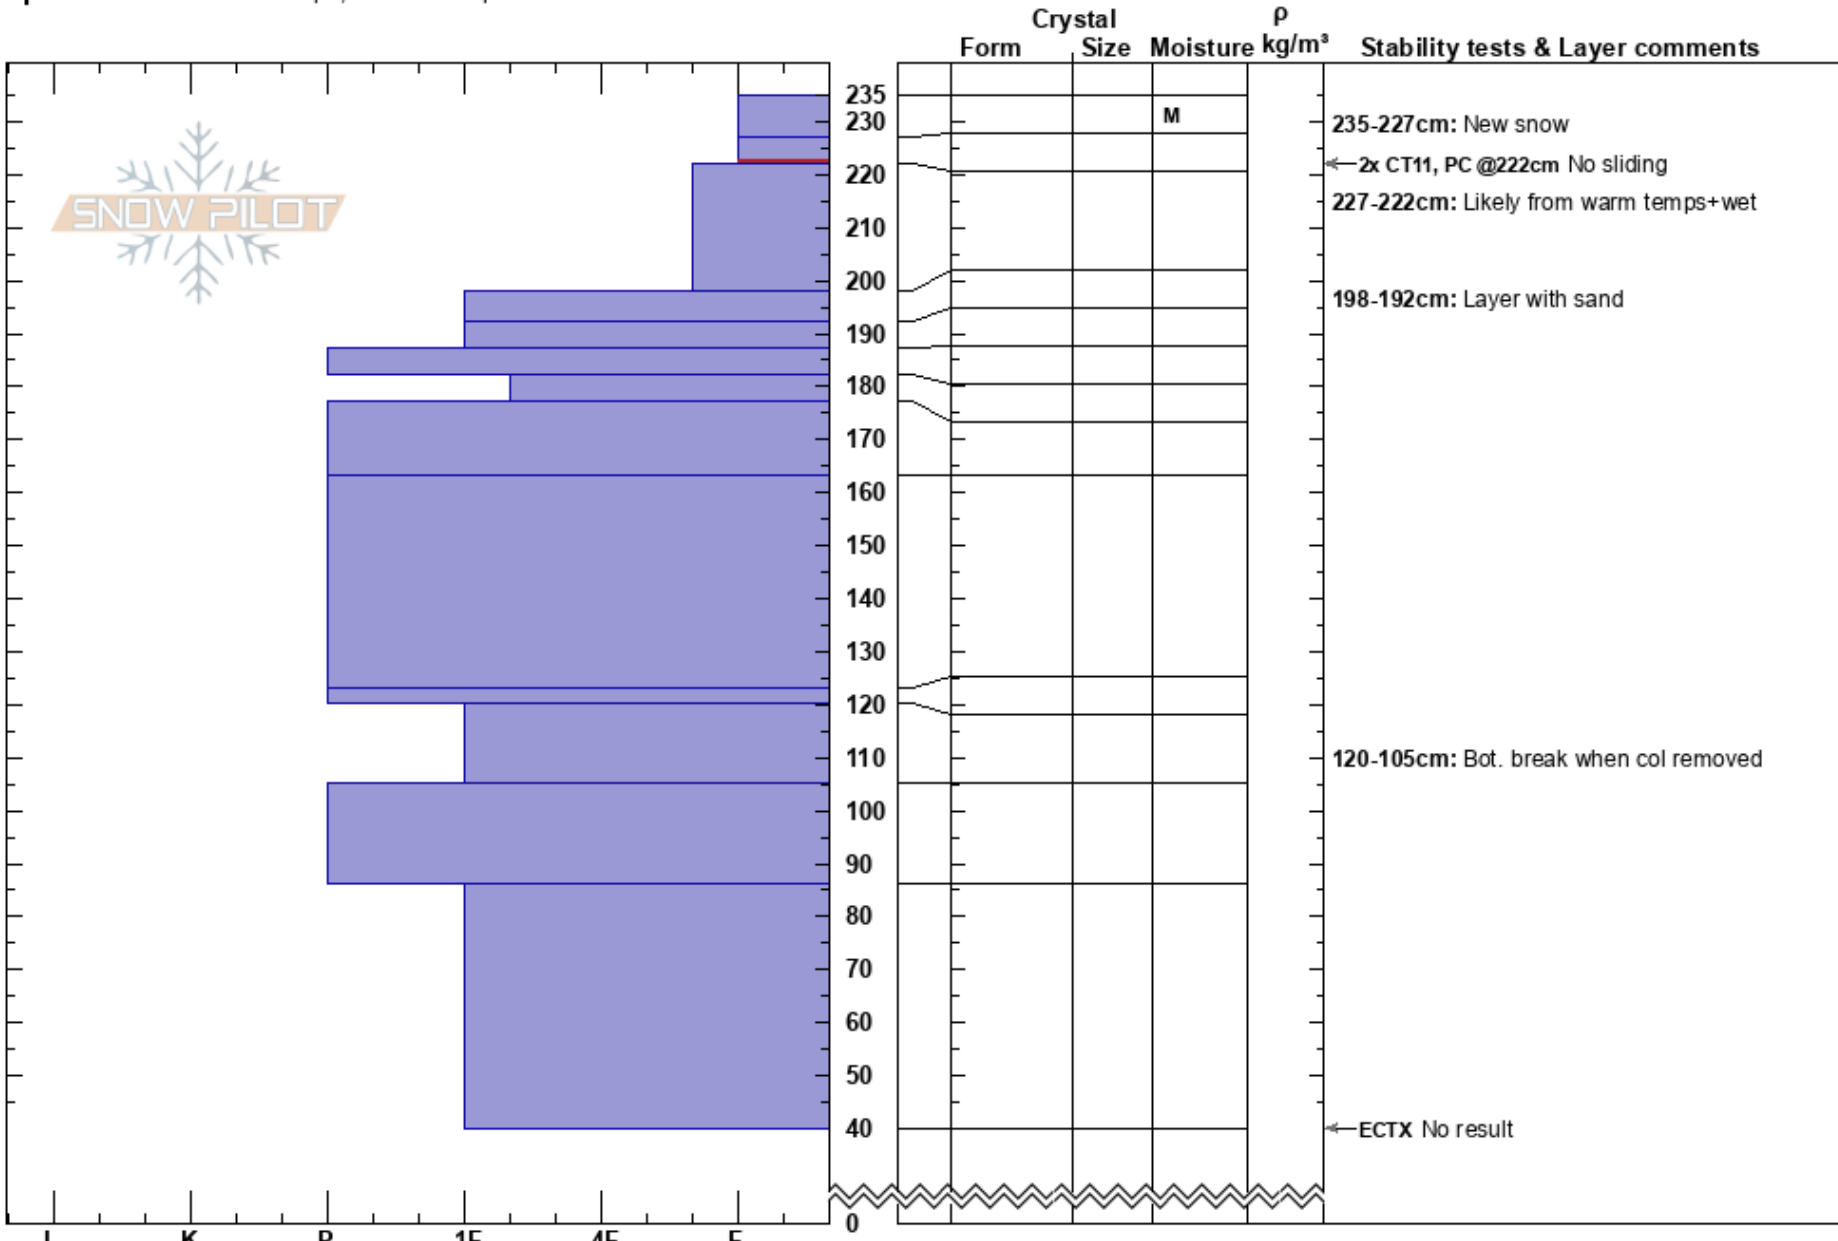

Yakorudski Lakes
 Rila
 Bulgaria
Elevation: 2180 m
Aspect: NE
Specifics: Ski tracks on slope; We skied slope

Kalin Markov
 25/02/2024 - 15:15
Co-ord: 42.10218N, 23.59182E
Slope Angle: 36°
Wind Loading: previous

Stability: Very Good
Air Temperature: 1°C
Sky Cover: OVC
Precipitation: S-1
Wind: Calm

HS: 235
PS: 8
Layer Notes:
 235-227cm: New snow
 227-222cm: Likely from warm temps+wet
 227-222cm: Problematic layer
 198-192cm: Layer with sand
 120-105cm: Bot. break when col removed

Notes: Very stable conditions observed at this location and likely at all other locations similar in altitude and not wind-loaded from the latest storm. There is no wind loading here from this past storm, which dropped 8cm of new snow. Most layers have bonded very well together, likely due to the warm temps hovering around freezing for the past month!

Locations higher up that were subject to more wind loading during the latest snowfall may be more unstable!