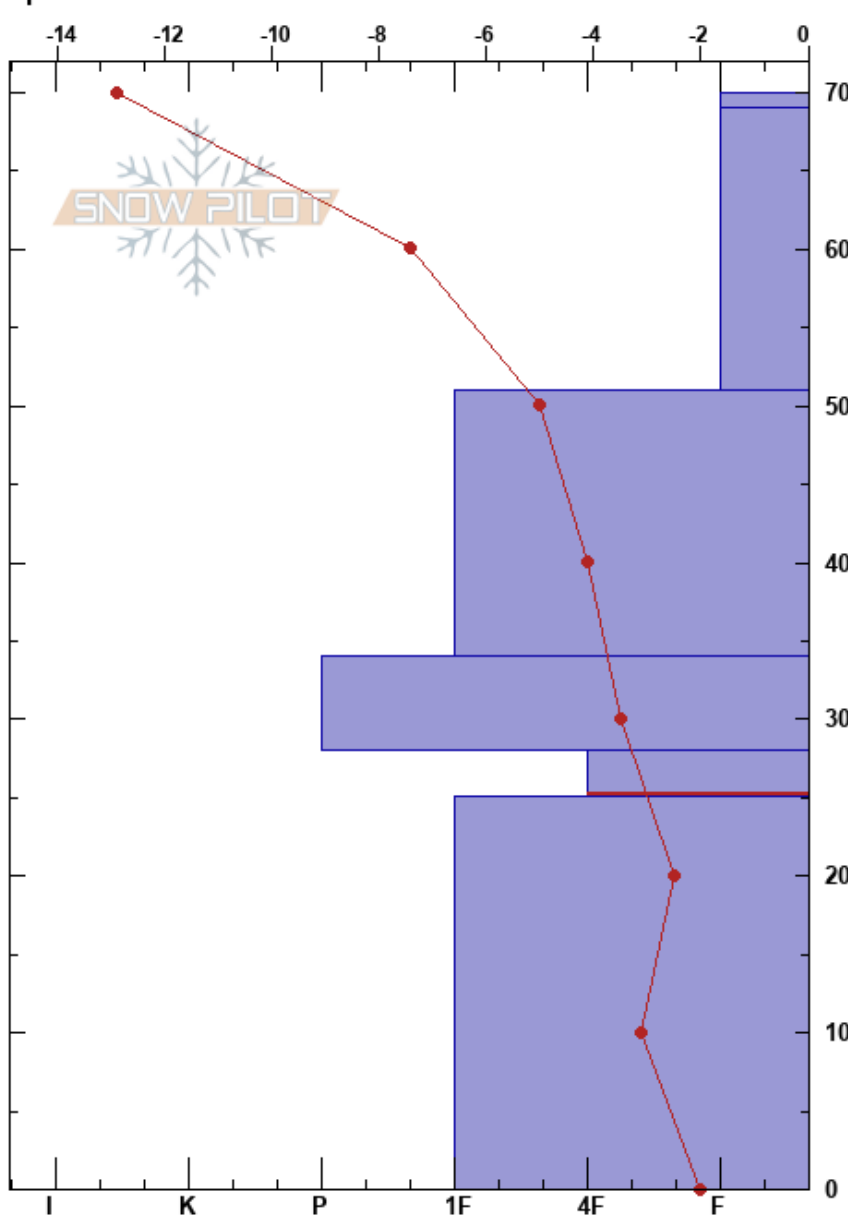

Blueberry Knoll  
 Chugach Range  
 AK  
 Elevation: 2421 ft  
 Aspect: 45°  
 Specifics:

Joseph Kurtak  
 02/25/2024 - 3:00pm  
 Co-ord: 61.09850N, -149.67650W  
 Slope Angle: 20°  
 Wind Loading: no

Stability: **HS:70**  
 Air Temperature: -12°C **PF:30**  
 Sky Cover: CLR **PS:20**  
 Precipitation: NO  
 Wind: Calm  
 Layer Notes: 28-25cm: Problematic layer

Form	Crystal		$\rho$ kg/m <sup>3</sup>	Stability tests & Layer comments
	Size	Moisture		
V	2			
/	2			
⊖	2			
⊙⊙(⊖)	2(2)			
⊖	3			
⊖	3			

Notes: Pit dug in lee of vegetation at treeline

STH @0cm  
 CTN