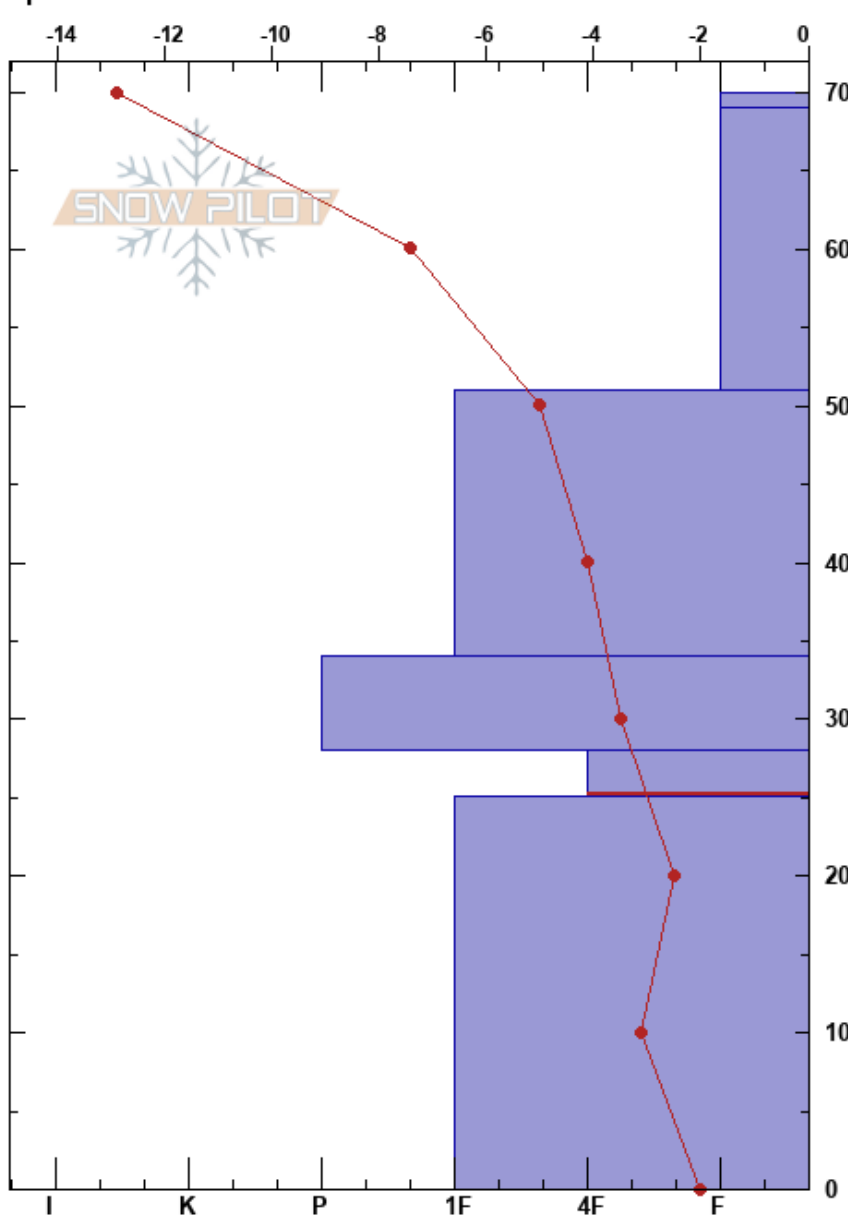

Blueberry Knoll
 Chugach Range
 AK
 Elevation: 2421 ft
 Aspect: 45°
 Specifics:

Joseph Kurtak
 02/25/2024 - 3:00pm
 Co-ord: 61.09850N, -149.67650W
 Slope Angle: 20°
 Wind Loading: no

Stability: **HS:70**
 Air Temperature: -12°C **PF:30**
 Sky Cover: CLR **PS:20**
 Precipitation: NO
 Wind: Calm
 Layer Notes: 28-25cm: Problematic layer

Form	Crystal		ρ kg/m ³	Stability tests & Layer comments
	Size	Moisture		
V	2			
/	2			
⊖	2			
⊙(⊖)	2(2)			
⊖	3			
⊖	3			

Notes: Pit dug in lee of vegetation at treeline

STH @0cm
 CTN