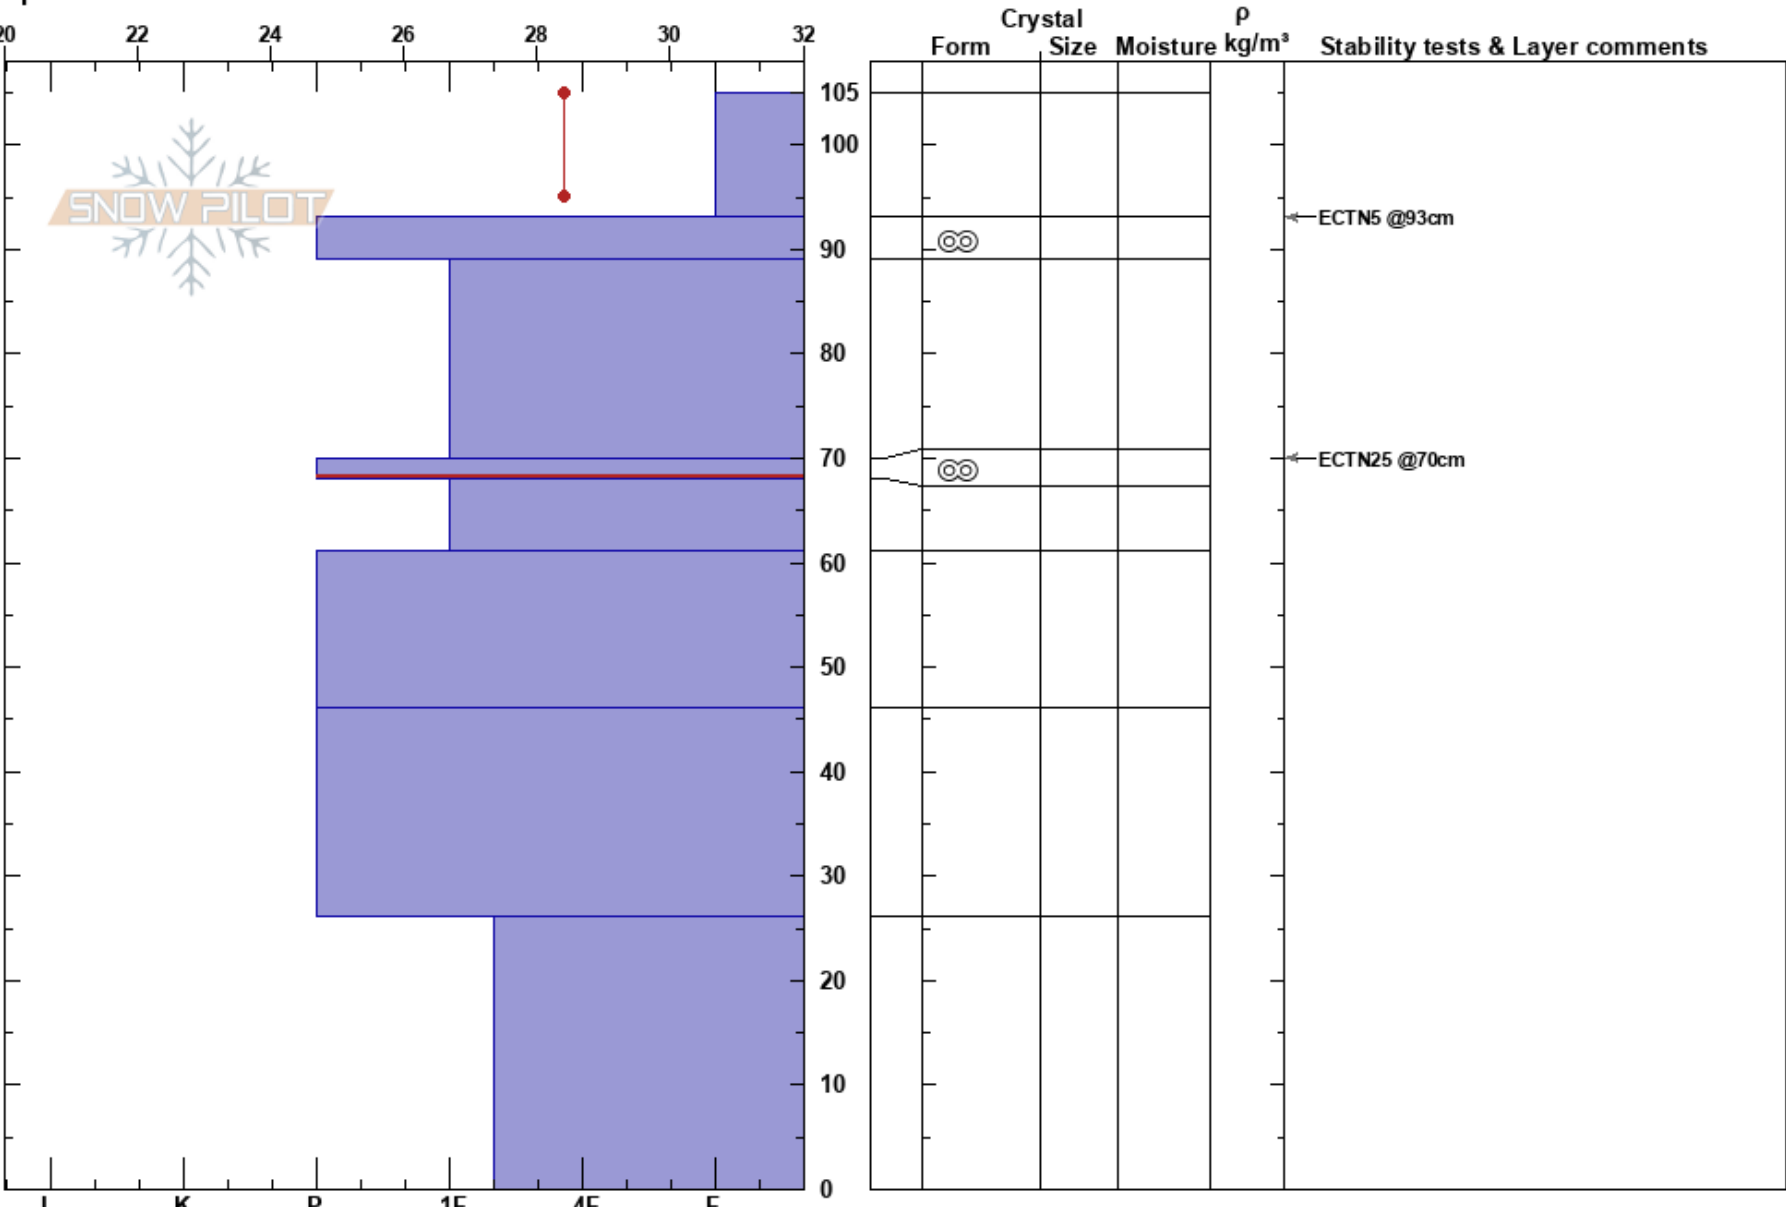

Lolo Pass (near Fuji)
 Bitterroot
 MT
 Elevation: 5556 ft
 Aspect: SW
 Specifics:

Katie Matthews
 02/25/2024 - 12:23pm
 Co-ord: 46.61579N, -114.56732W
 Slope Angle: 12°
 Wind Loading: no

Stability:
 Air Temperature: 28.4°F
 Sky Cover: OVC
 Precipitation: S-1
 Wind: SW Light Breeze

HS:105
 Layer Notes:
 70-68cm: Problematic layer

Notes: Winds picked up in the afternoon (moderate gusts); precipitation picked up around 2pm starting as snow and transitioning to sleet/rain by 4:30pm.