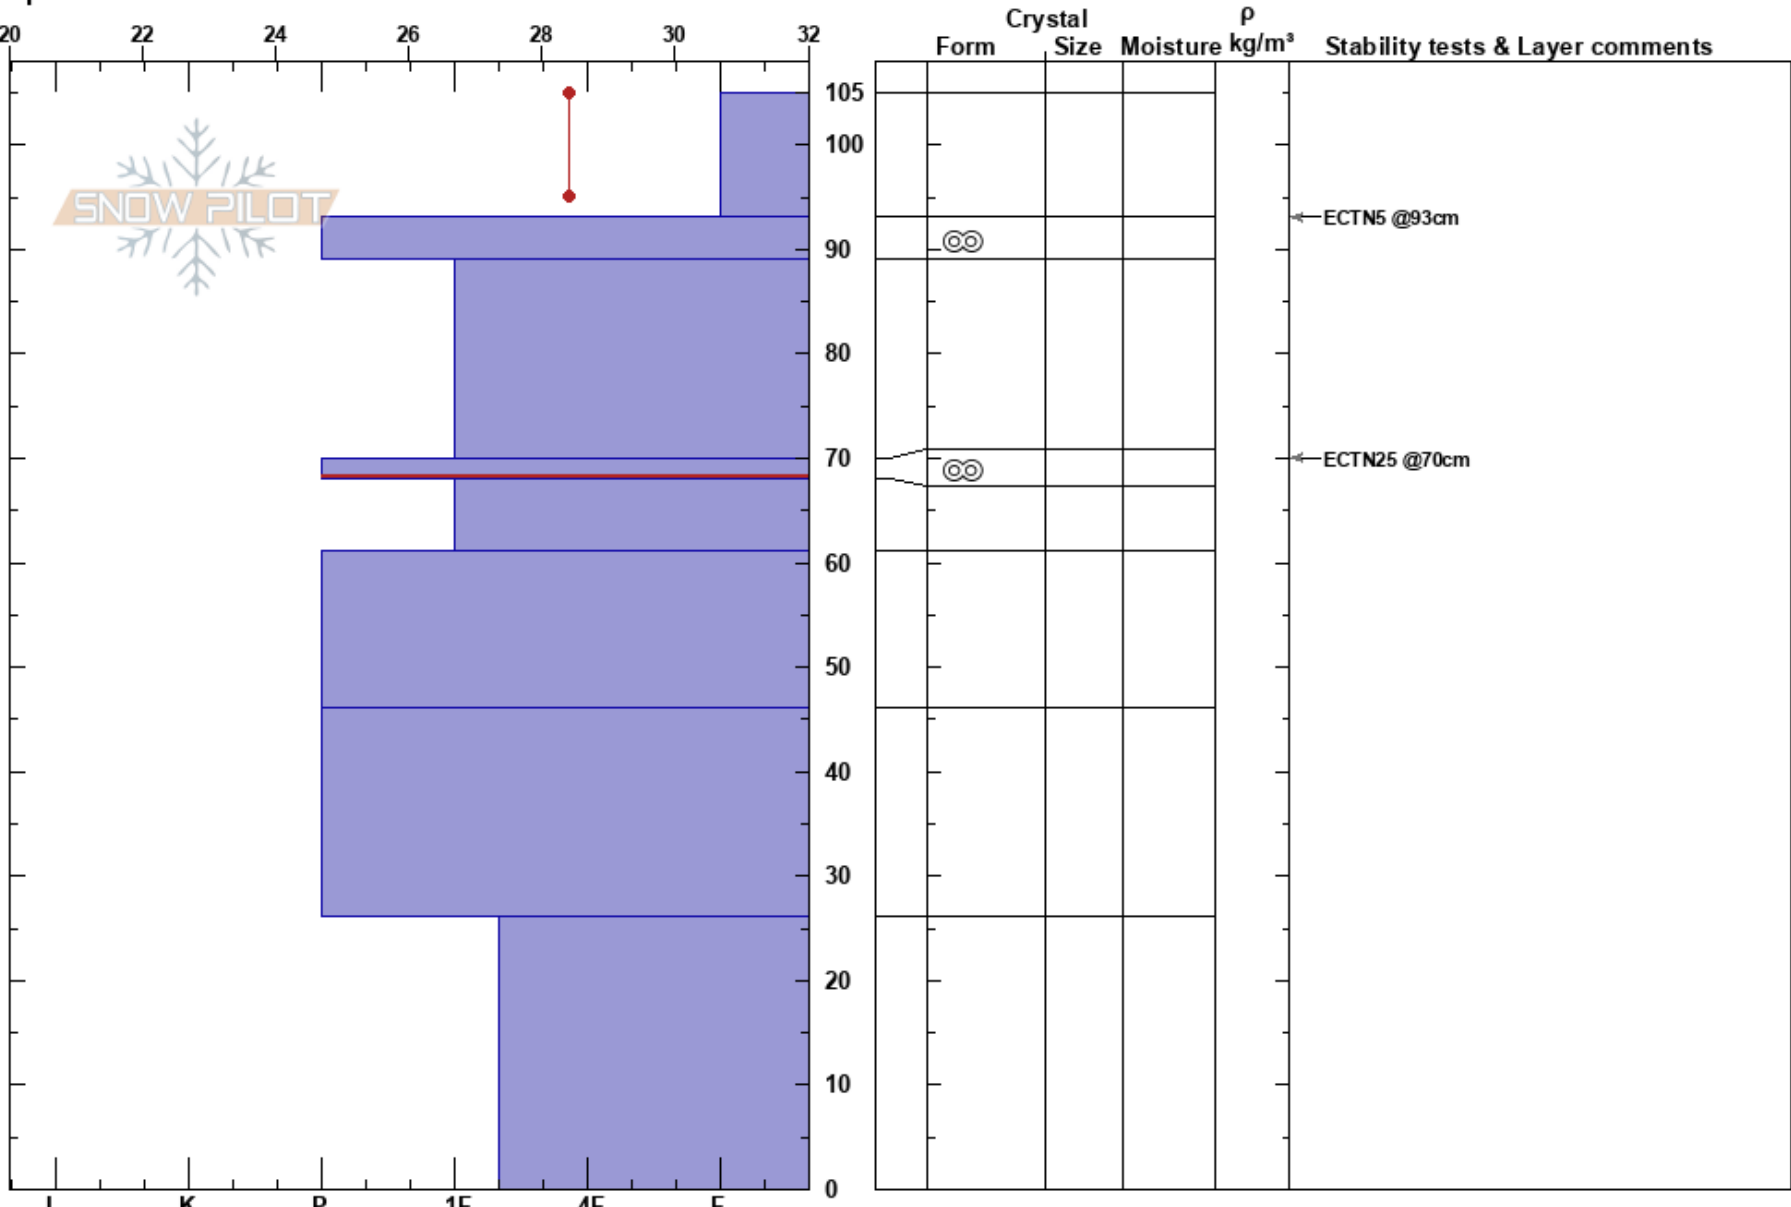

Lolo Pass (near Fuji)
 Bitterroot
 MT
 Elevation: 5556 ft
 Aspect: SW
 Specifics:

Katie Matthews
 02/25/2024 - 12:23pm
 Co-ord: 46.61579N, -114.56732W
 Slope Angle: 12°
 Wind Loading: no

Stability:
 Air Temperature: 28.4°F
 Sky Cover: OVC
 Precipitation: S-1
 Wind: SW Light Breeze

HS:105
 Layer Notes:
 70-68cm: Problematic layer

Notes: Winds picked up in the afternoon (moderate gusts); precipitation picked up around 2pm starting as snow and transitioning to sleet/rain by 4:30pm.