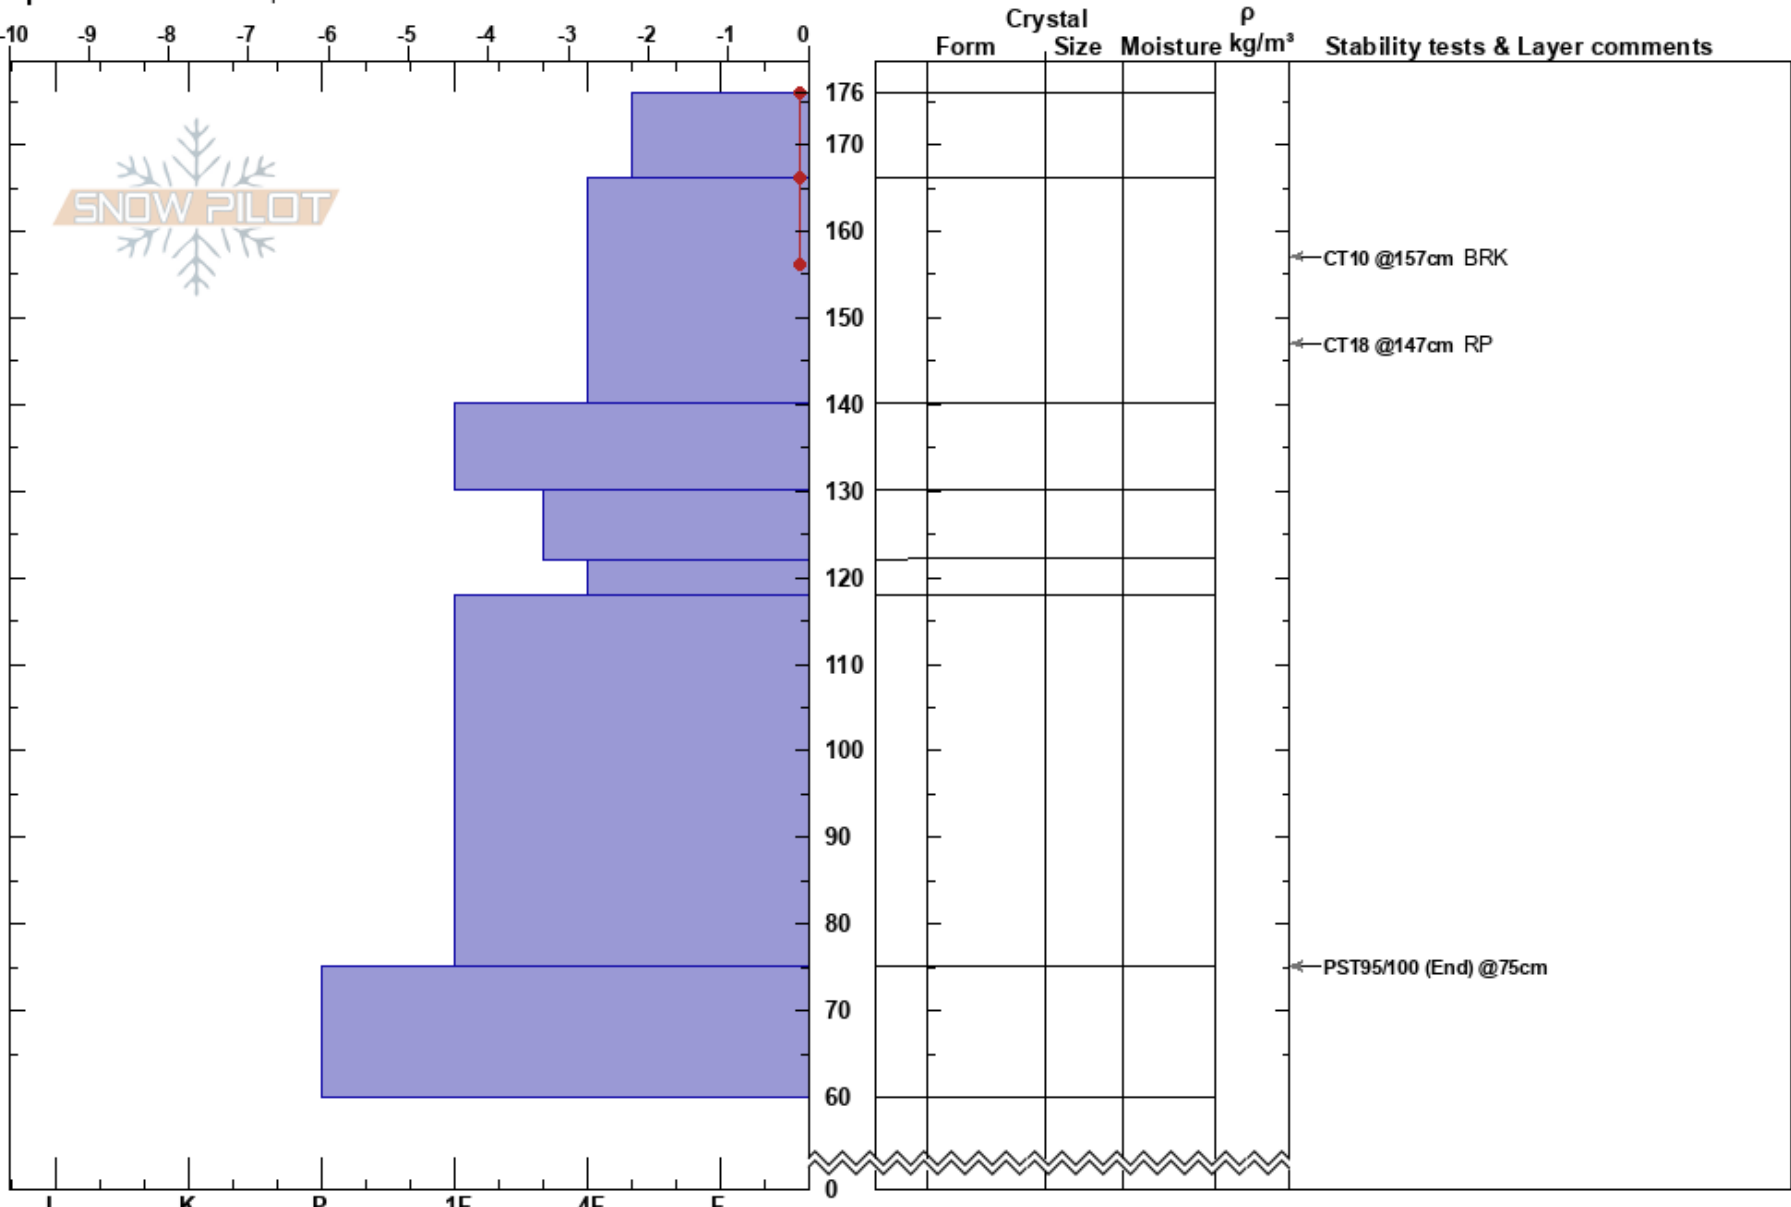

Little Hokkaido
 Wasatch Range
 UT
 Elevation: 7763 ft
 Aspect: SE
 Specifics: We skied slope

josh w
 02/25/2024 - 1:45pm
 Co-ord:
 Slope Angle: 22°
 Wind Loading: yes

Stability:
 Air Temperature: -0.1°C
 Sky Cover: CLR
 Precipitation: NO
 Wind: W Moderate

HS:176
 PF:25
 PS:2
 Layer Notes:

Notes: