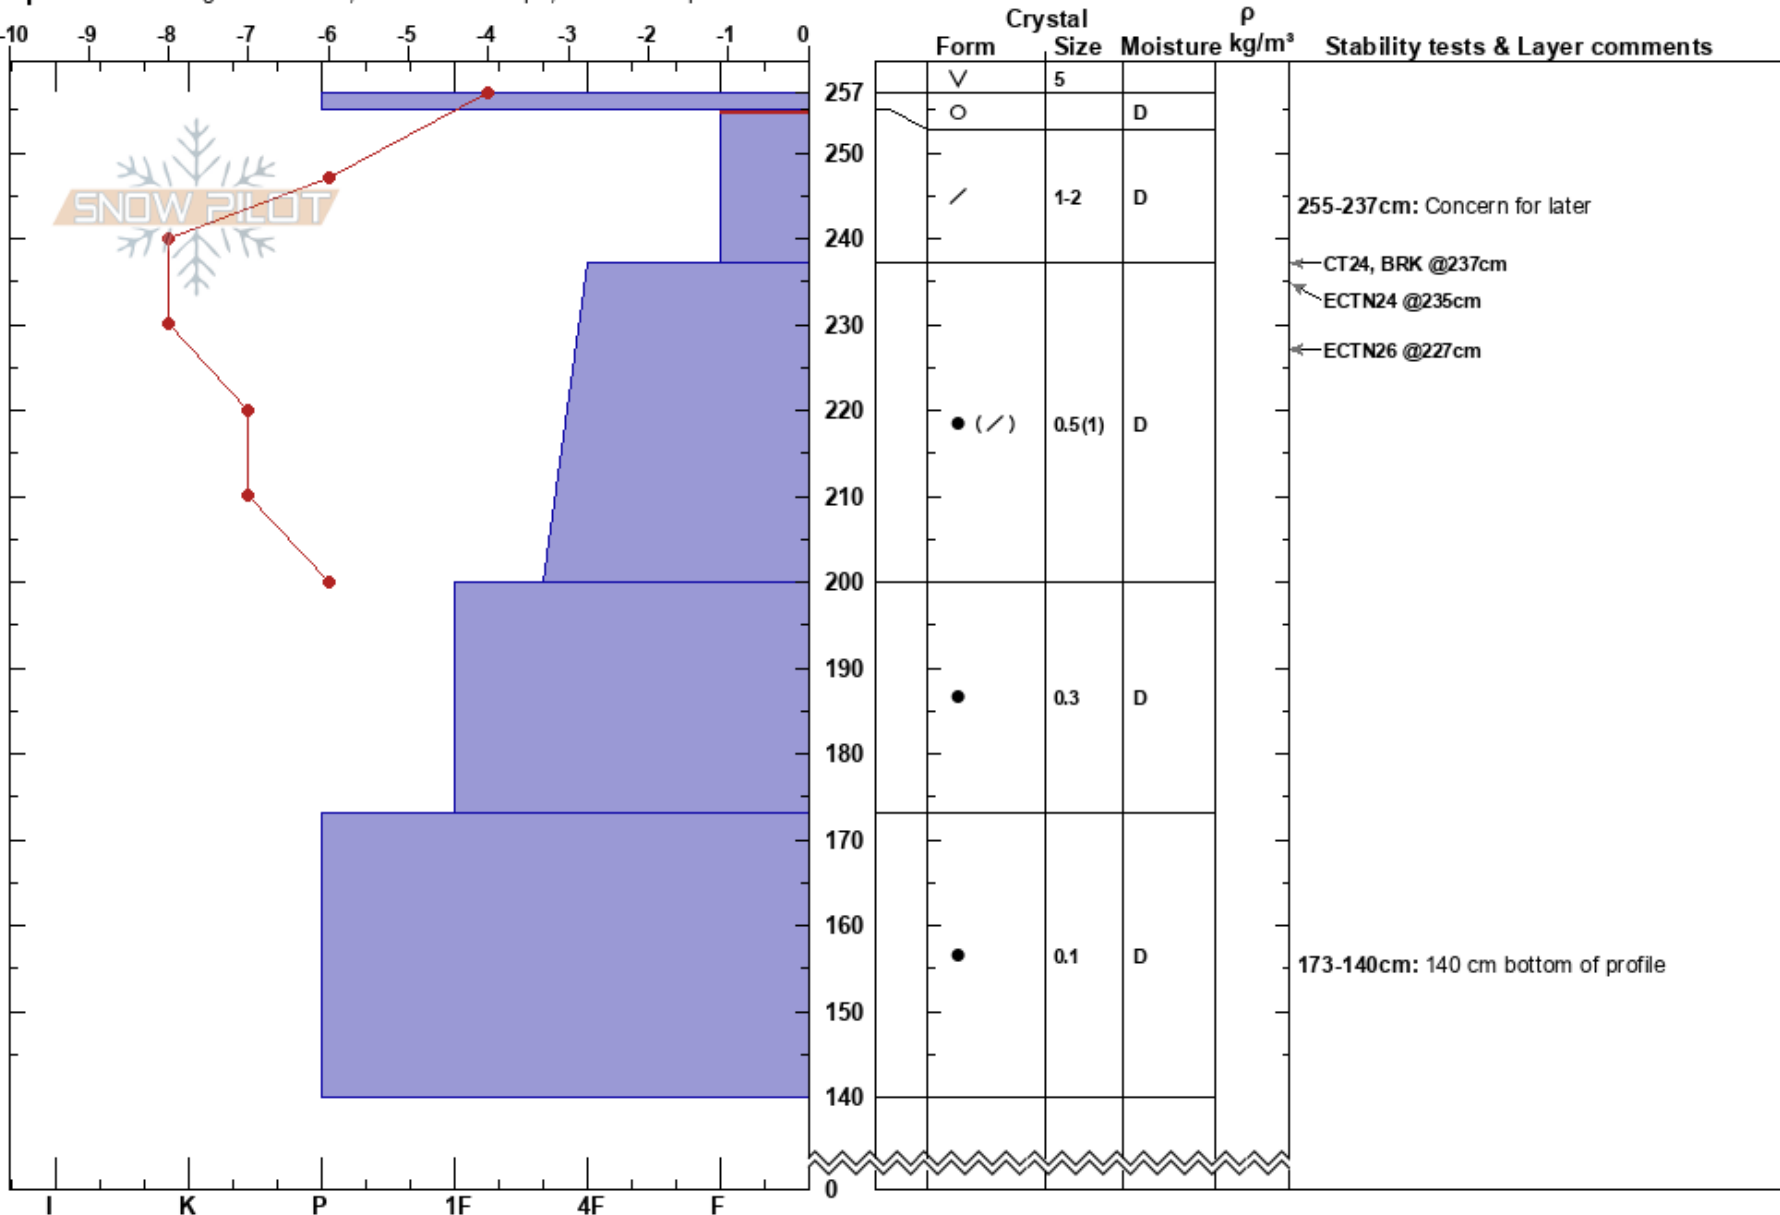

20240225
 Sierra Nevada
 CA
 Elevation: 9350 ft
 Aspect: NE

Geoff Unger
 02/25/2024 - 1:00pm
 Co-ord: 11S 318469W 4167667N
 Slope Angle: 7°
 Wind Loading: no

Stability: **HS:257**
 Air Temperature: 3°C
 Sky Cover: CLR
 Precipitation: NO
 Wind: E Light Breeze

PF:20
 255-237cm: Concern for later
 255-237cm: Problematic layer
 173-140cm: 140 cm bottom of profile

Specifics: Pit dug in a Ski Area; Ski tracks on slope; We skied slope

Notes: HS probed to ground.