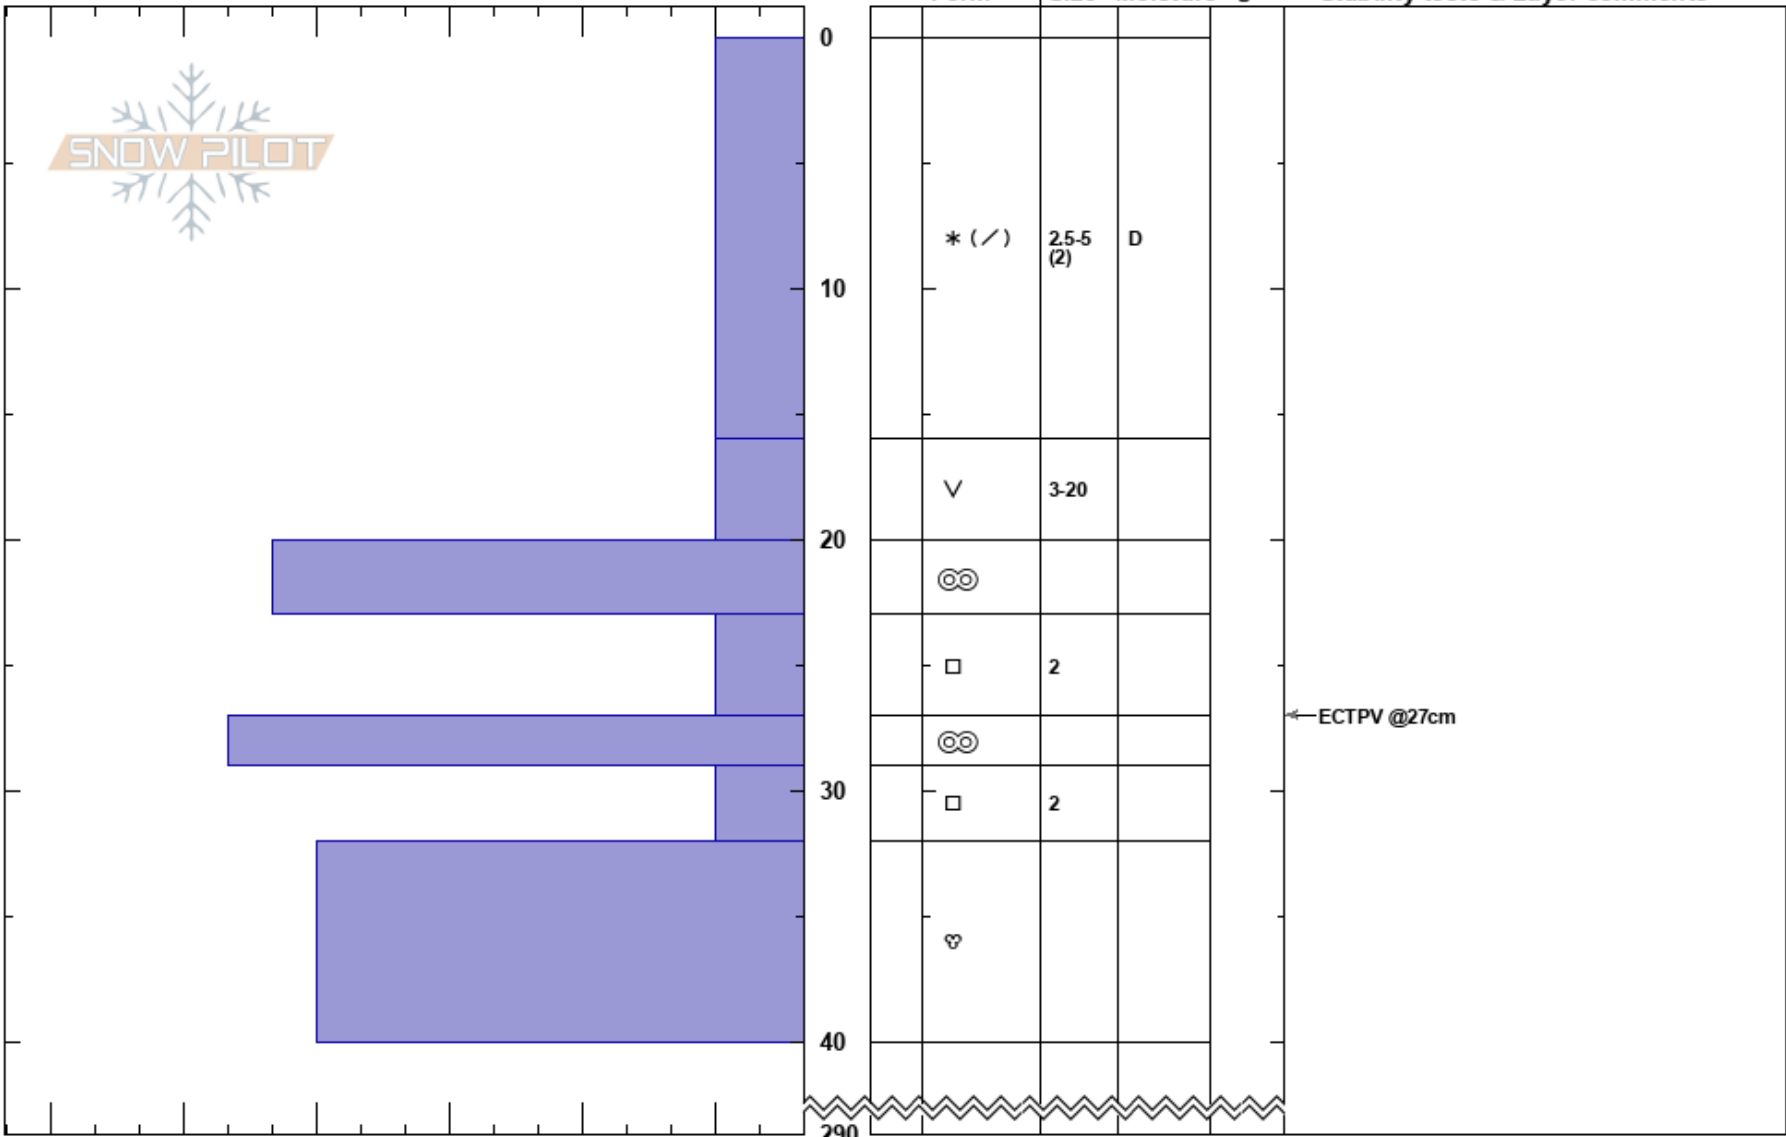

PF:30

23-27cm: Problematic layer

BC

Co-ord: 54.76415N, -128.53302W

Sky Cover: BKN

PS: 15

Elevation: 1300 m

Slope Angle: 30°

Precipitation: S1

Aspect: 325°

Wind Loading: previous

Wind: Calm

Specifics: Recent avalanche activity on different slopes; Ski tracks on slope; We skied slope

Crystal Form	Crystal Size	Moisture	$\rho$ kg/m <sup>3</sup>	Stability tests & Layer comments
--------------	--------------	----------	--------------------------	----------------------------------