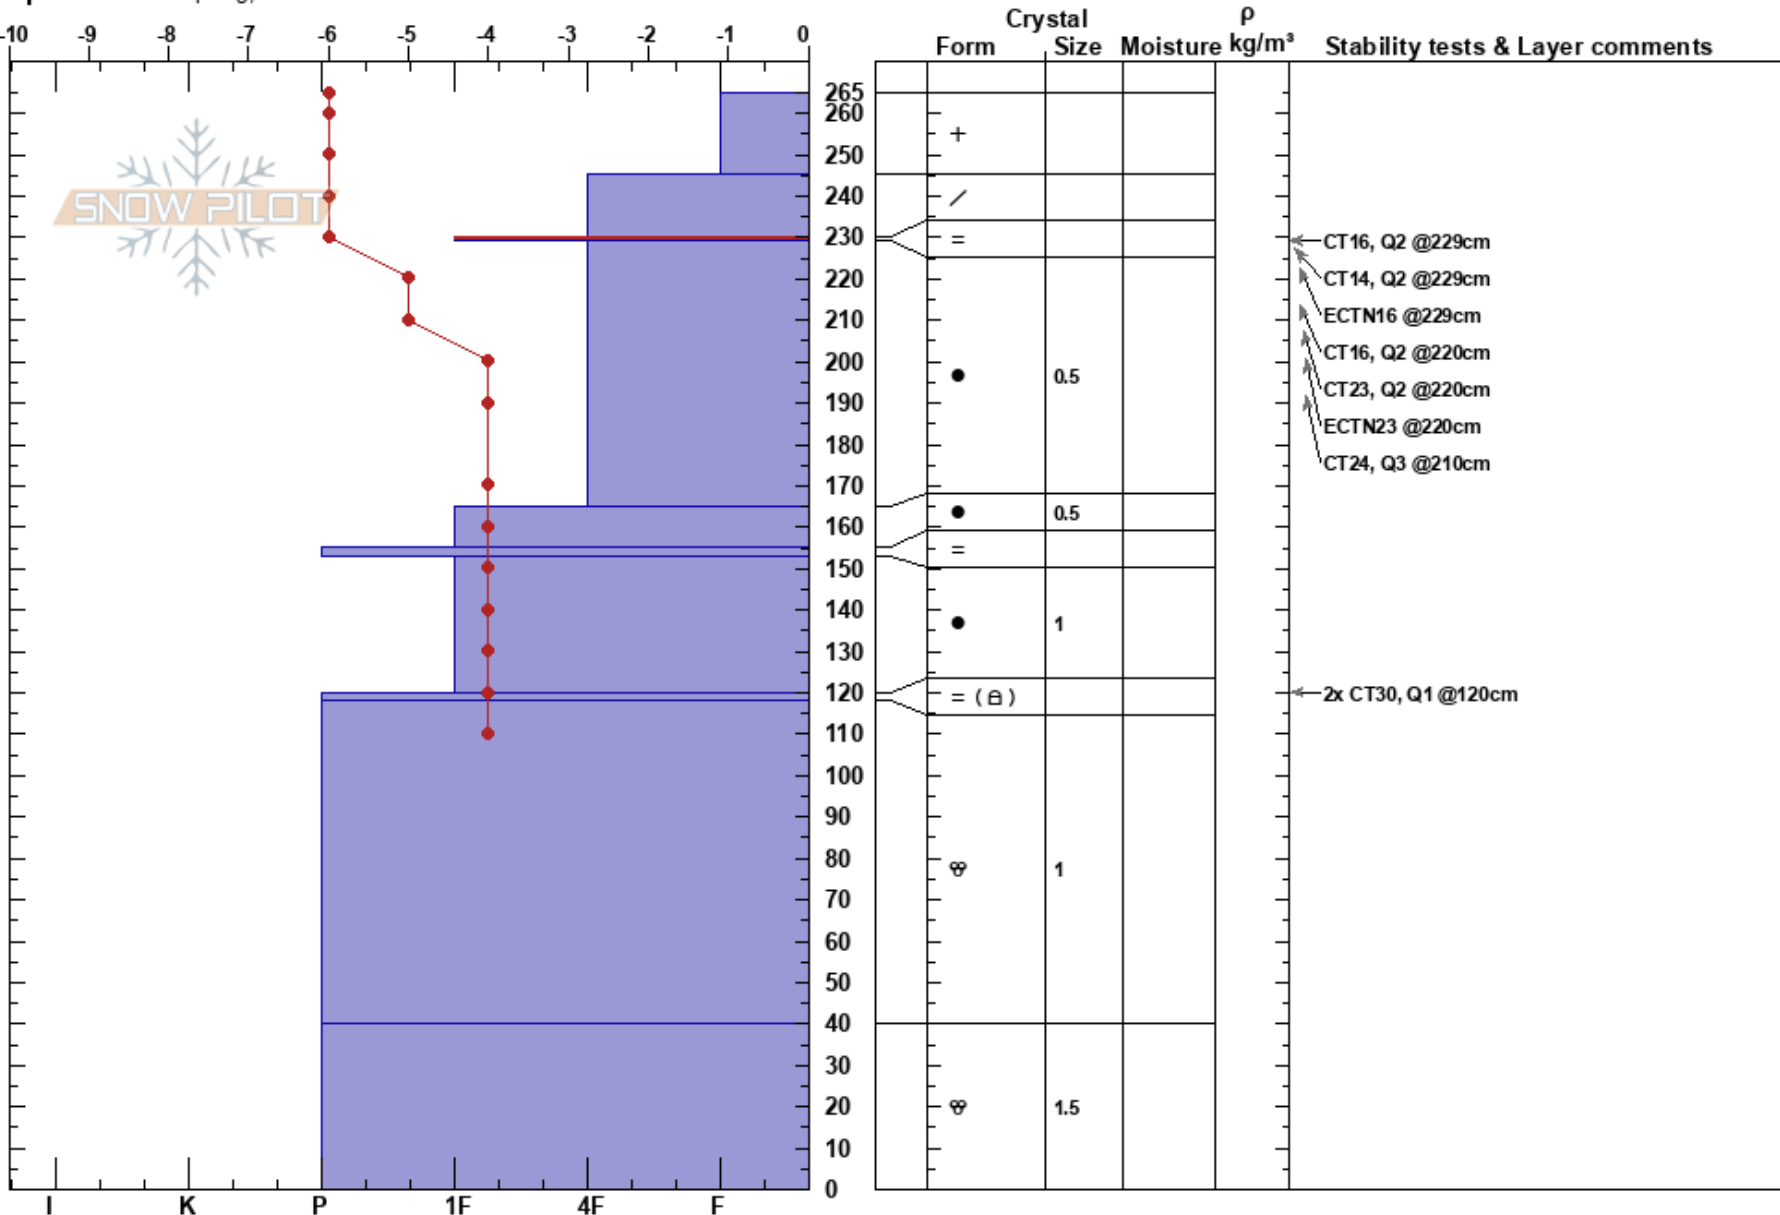

Mullan Pass
 Bitterroot
 ID
 Elevation: 5900 ft
 Aspect: 10°
 Specifics: Collapsing, localizer

Melissa Hendrickson
 02/01/2018 - 10:45am
 Co-ord: 47.45496N, -115.66946W
 Slope Angle: 33°
 Wind Loading: no

Stability: Fair
 Air Temperature: -6°C
 Sky Cover: OVC
 Precipitation: S-1
 Wind: W Moderate

HS:265
 PS: 30 230-229cm:Problematic layer

Layer Notes:

Notes: Rounding facets found on top of the lowest ice crust.