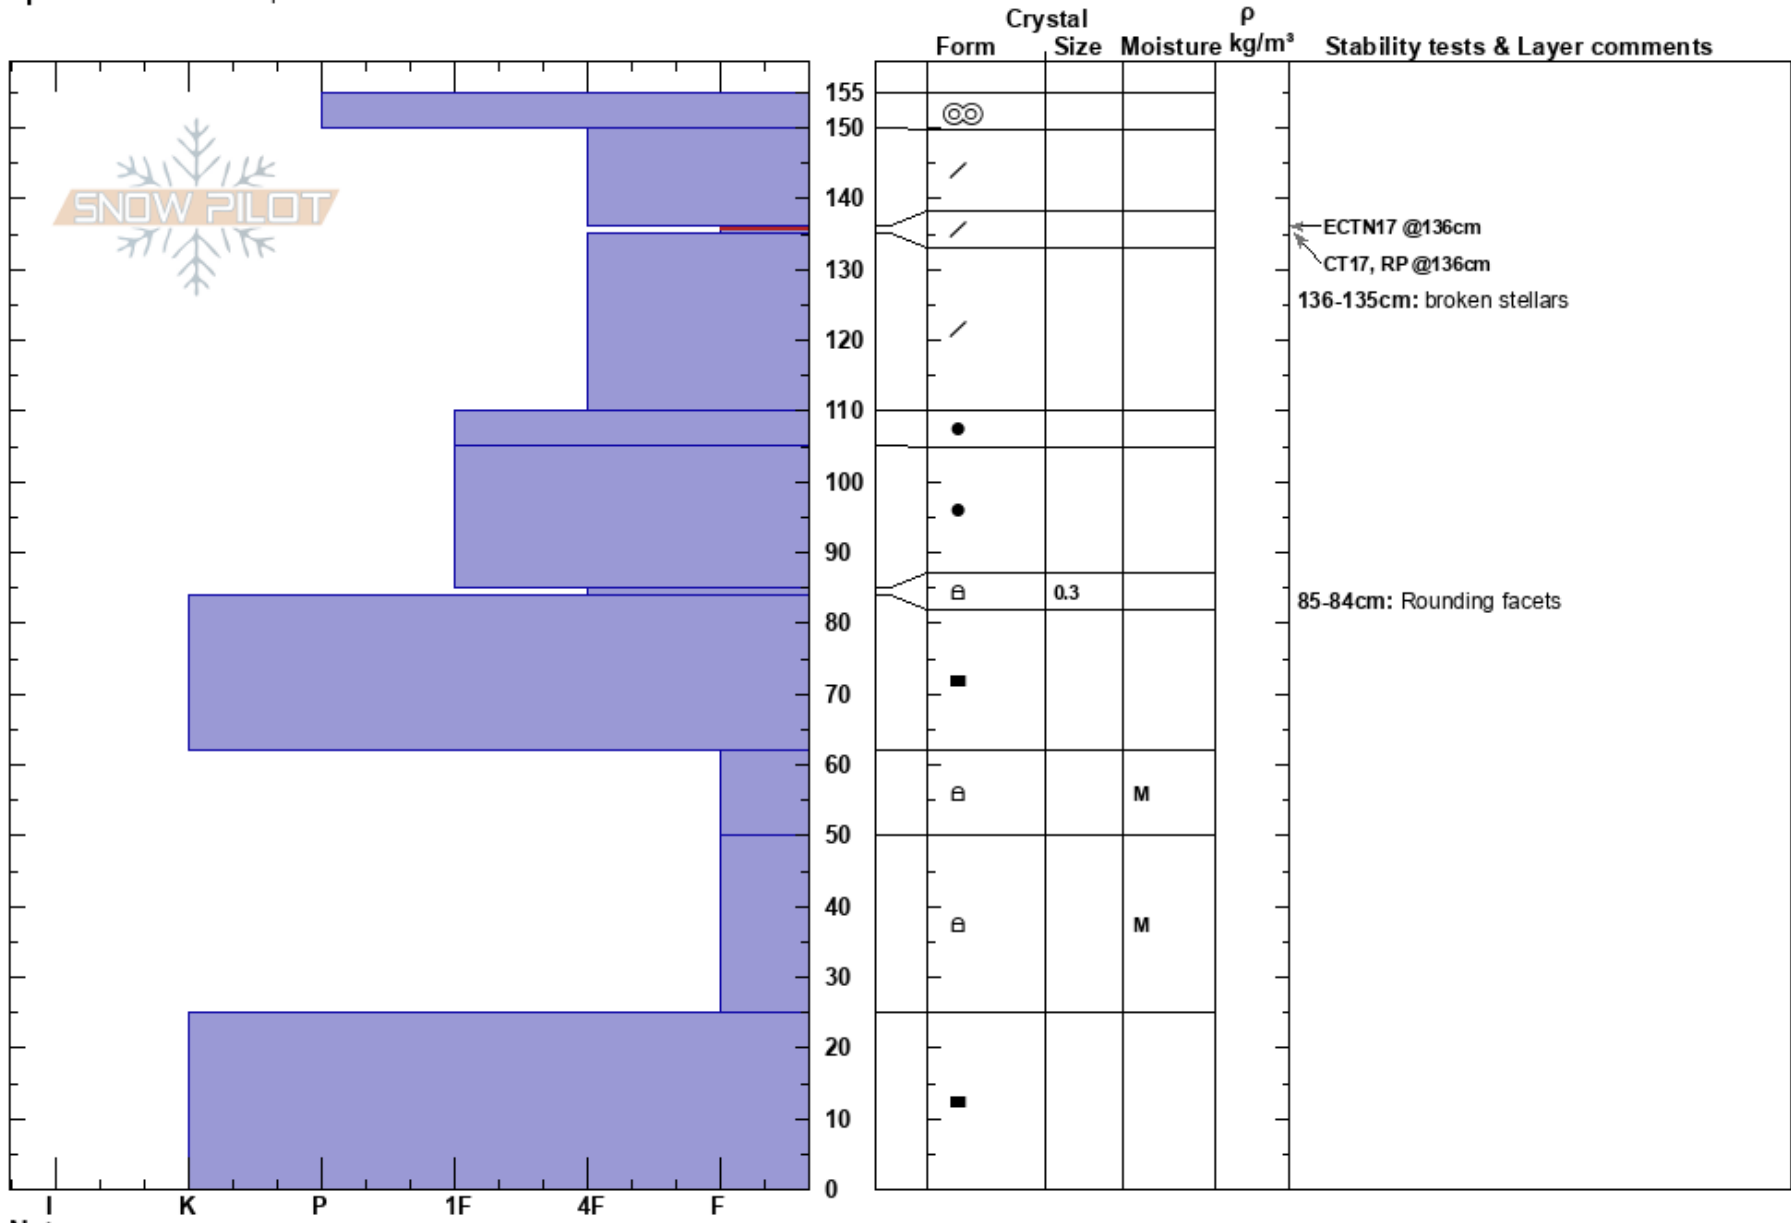

American FK SE 10,870'
 Central Wasatch
 UT
Elevation: 10870 ft
Aspect: 134°
Specifics: We skied slope

Dave Kelly
 02/25/2024 - 11:20am
Co-ord: 40.55476N, -111.61906W
Slope Angle: 35°
Wind Loading:

Stability: Fair **HS:** 155
Air Temperature: -2.7°C
Sky Cover: CLR
Precipitation: NO
Wind: SW Moderate

Layer Notes:
 136-135cm: broken stellars
 136-135cm: Problematic layer
 85-84cm: Rounding facets

Notes: