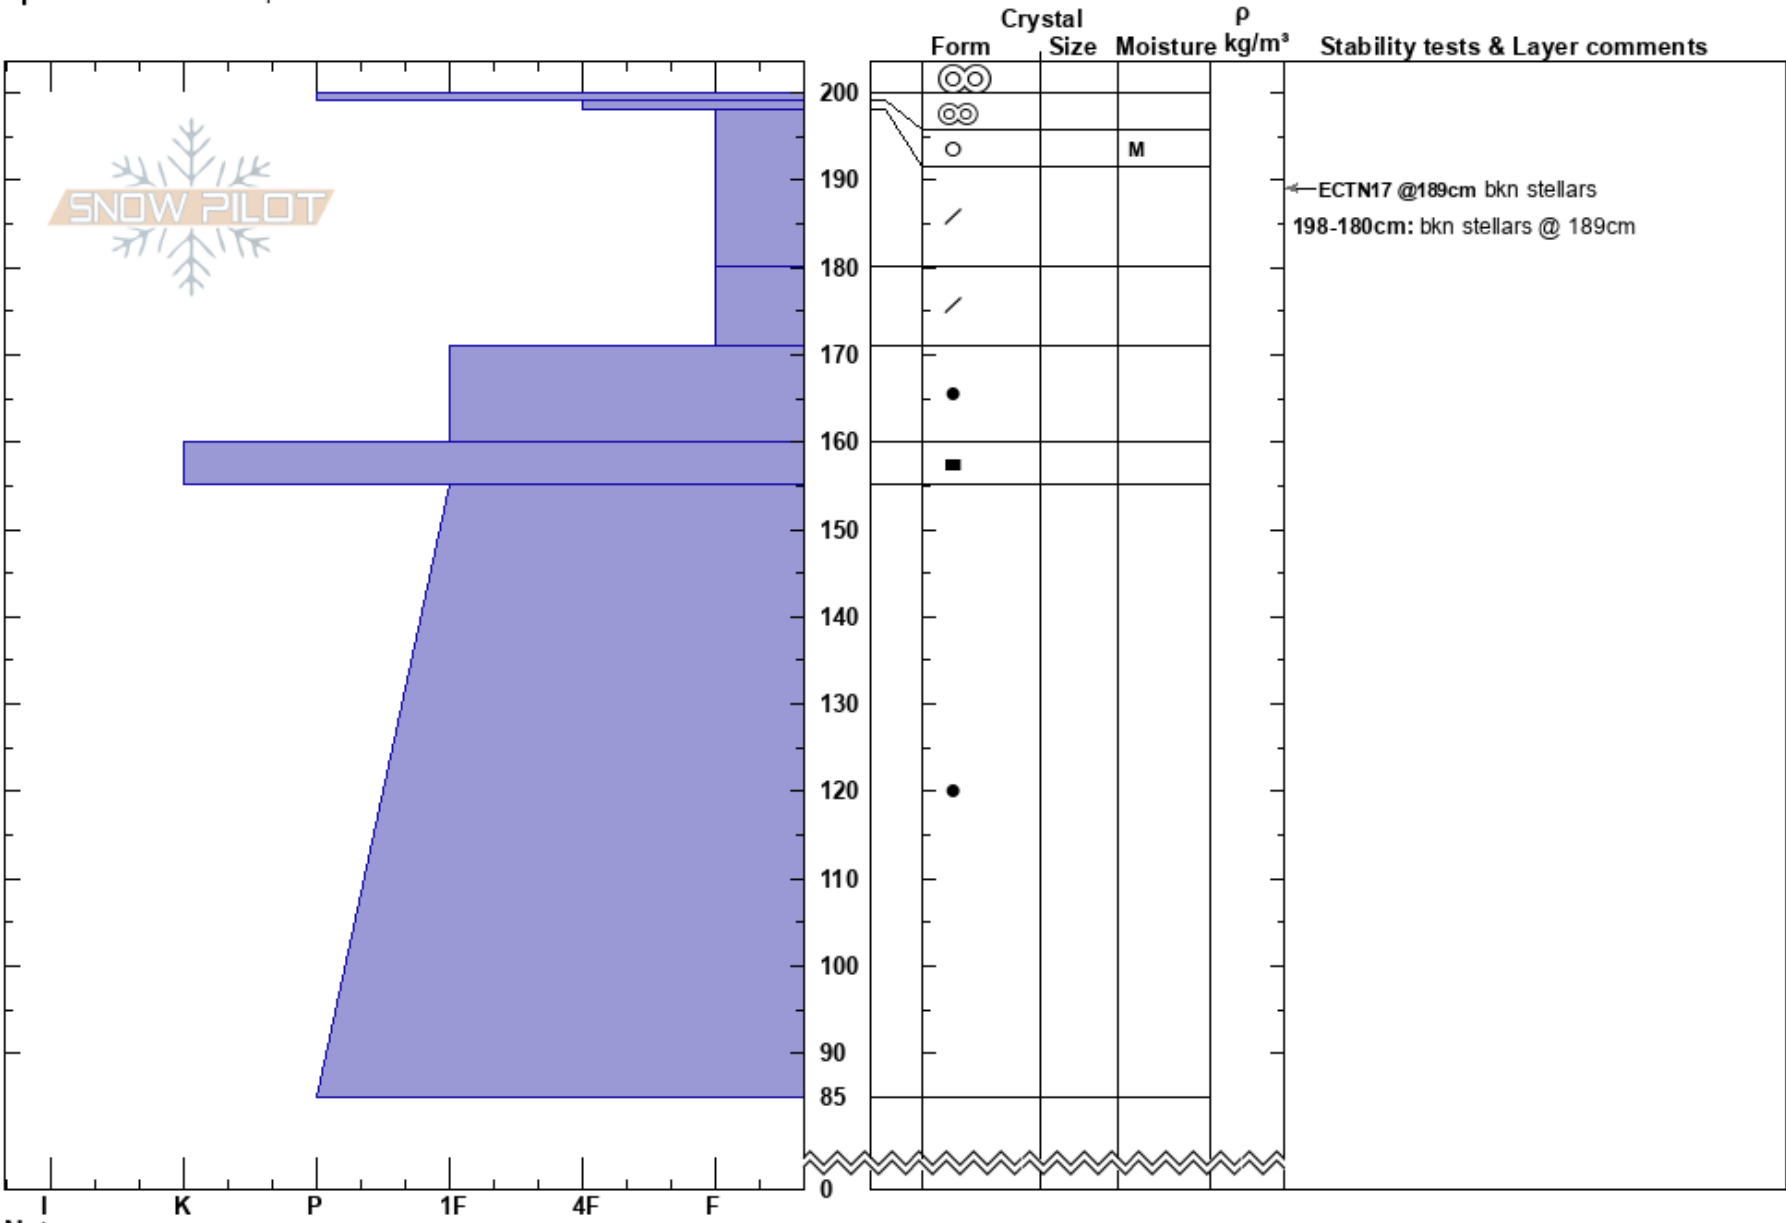

American FK SE 10960'  
 Central Wasatch  
 UT  
**Elevation:** 10960 ft  
**Aspect:** 121°  
**Specifics:** We skied slope

Dave Kelly  
 02/25/2024 - 11:00am  
**Co-ord:** 40.55400N, -111.61916W  
**Slope Angle:** 34°  
**Wind Loading:**

**Stability:** Fair  
**Air Temperature:** -2.7°C  
**Sky Cover:** CLR  
**Precipitation:** NO  
**Wind:** SW Moderate

**HS:**200  
**Layer Notes:**  
 198-180cm: bkn stellars @ 189cm  
 198-180cm: Problematic layer