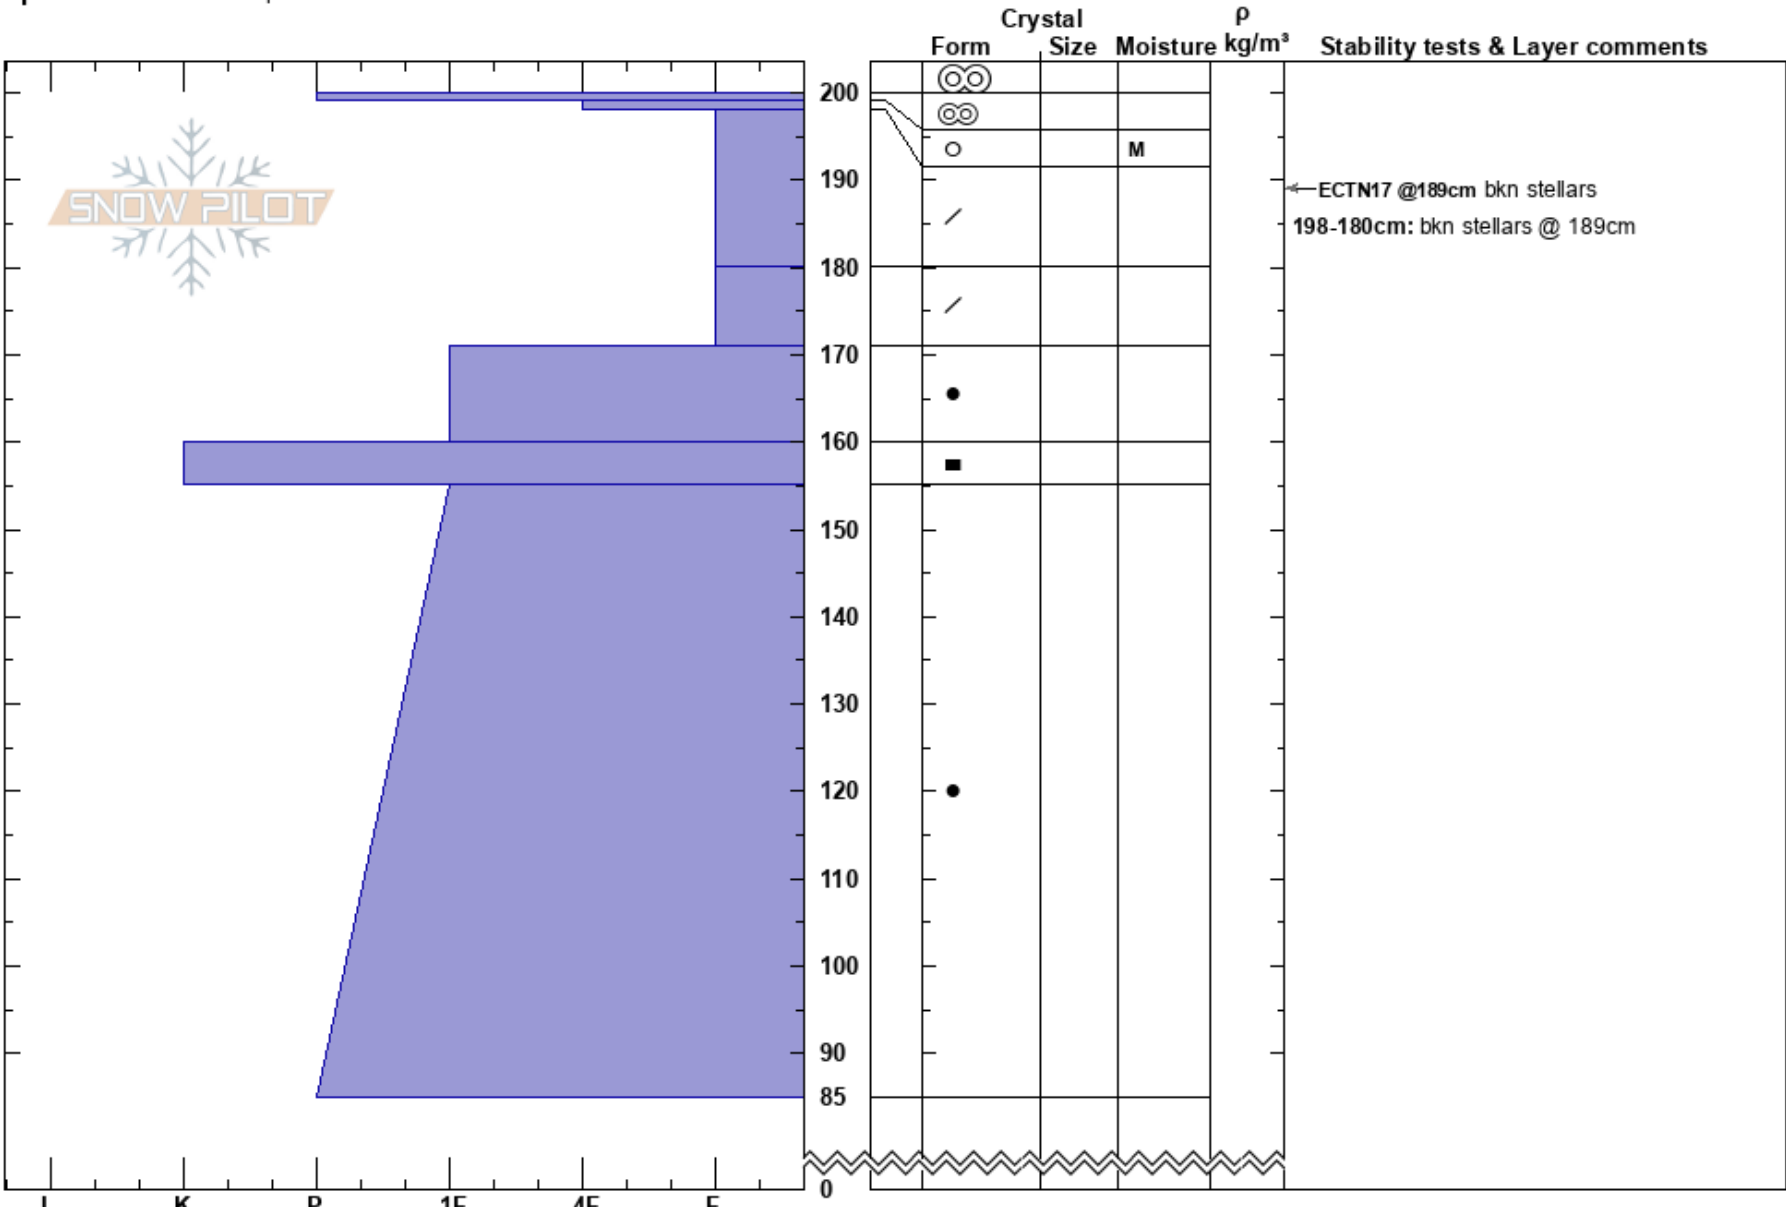

American FK SE 10960'  
 Central Wasatch  
 UT  
**Elevation:** 10960 ft  
**Aspect:** 121°  
**Specifics:** We skied slope

Dave Kelly  
 02/25/2024 - 11:00am  
**Co-ord:** 40.55400N, -111.61916W  
**Slope Angle:** 34°  
**Wind Loading:**

**Stability:** Fair  
**Air Temperature:** -2.7°C  
**Sky Cover:** CLR  
**Precipitation:** NO  
**Wind:** SW Moderate

**HS:**200  
**Layer Notes:**  
 198-180cm: bkn stellars @ 189cm  
 198-180cm: Problematic layer