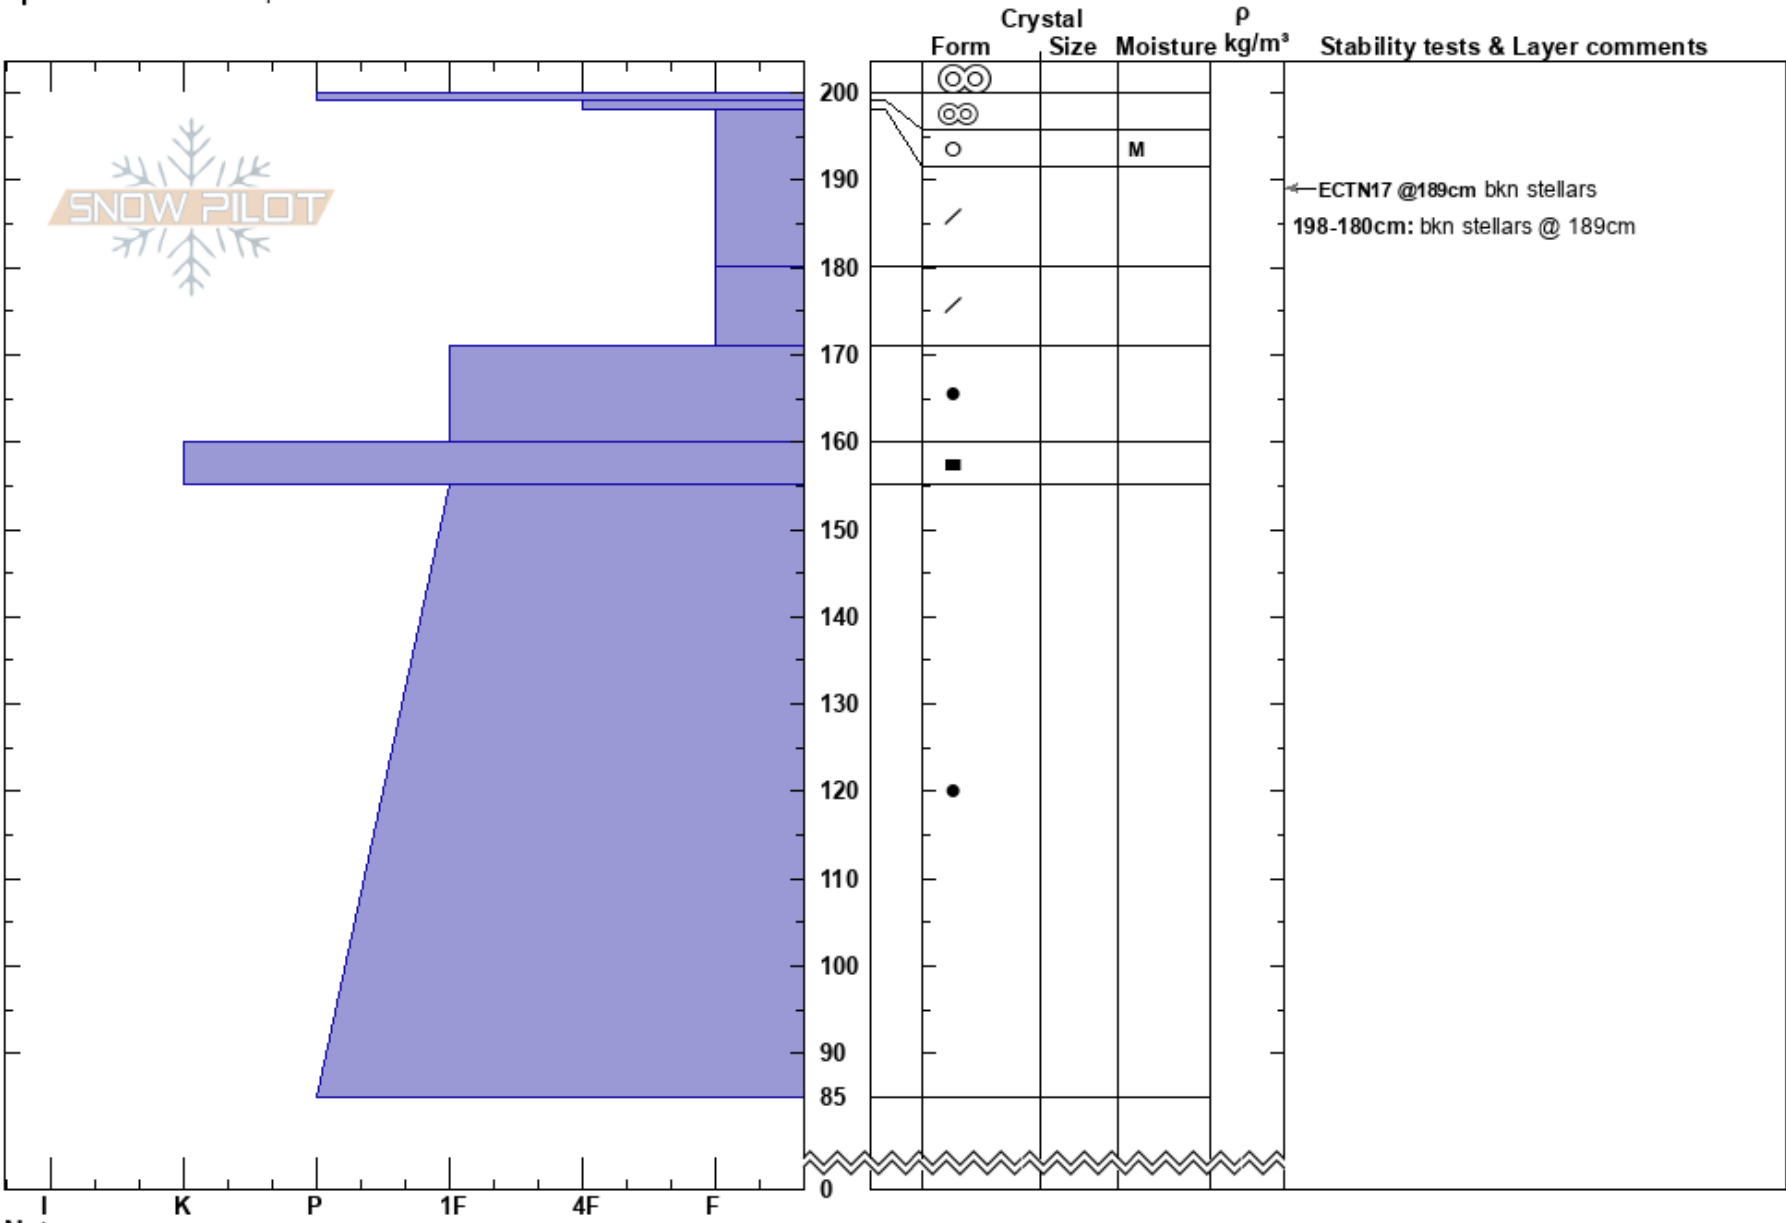

American FK SE 10960'
 Central Wasatch
 UT
Elevation: 10960 ft
Aspect: 121°
Specifics: We skied slope

Dave Kelly
 02/25/2024 - 11:00am
Co-ord: 40.55400N, -111.61916W
Slope Angle: 34°
Wind Loading:

Stability: Fair
Air Temperature: -2.7°C
Sky Cover: CLR
Precipitation: NO
Wind: SW Moderate

HS:200
Layer Notes:
 198-180cm: bkn stellars @ 189cm
 198-180cm: Problematic layer

Notes: