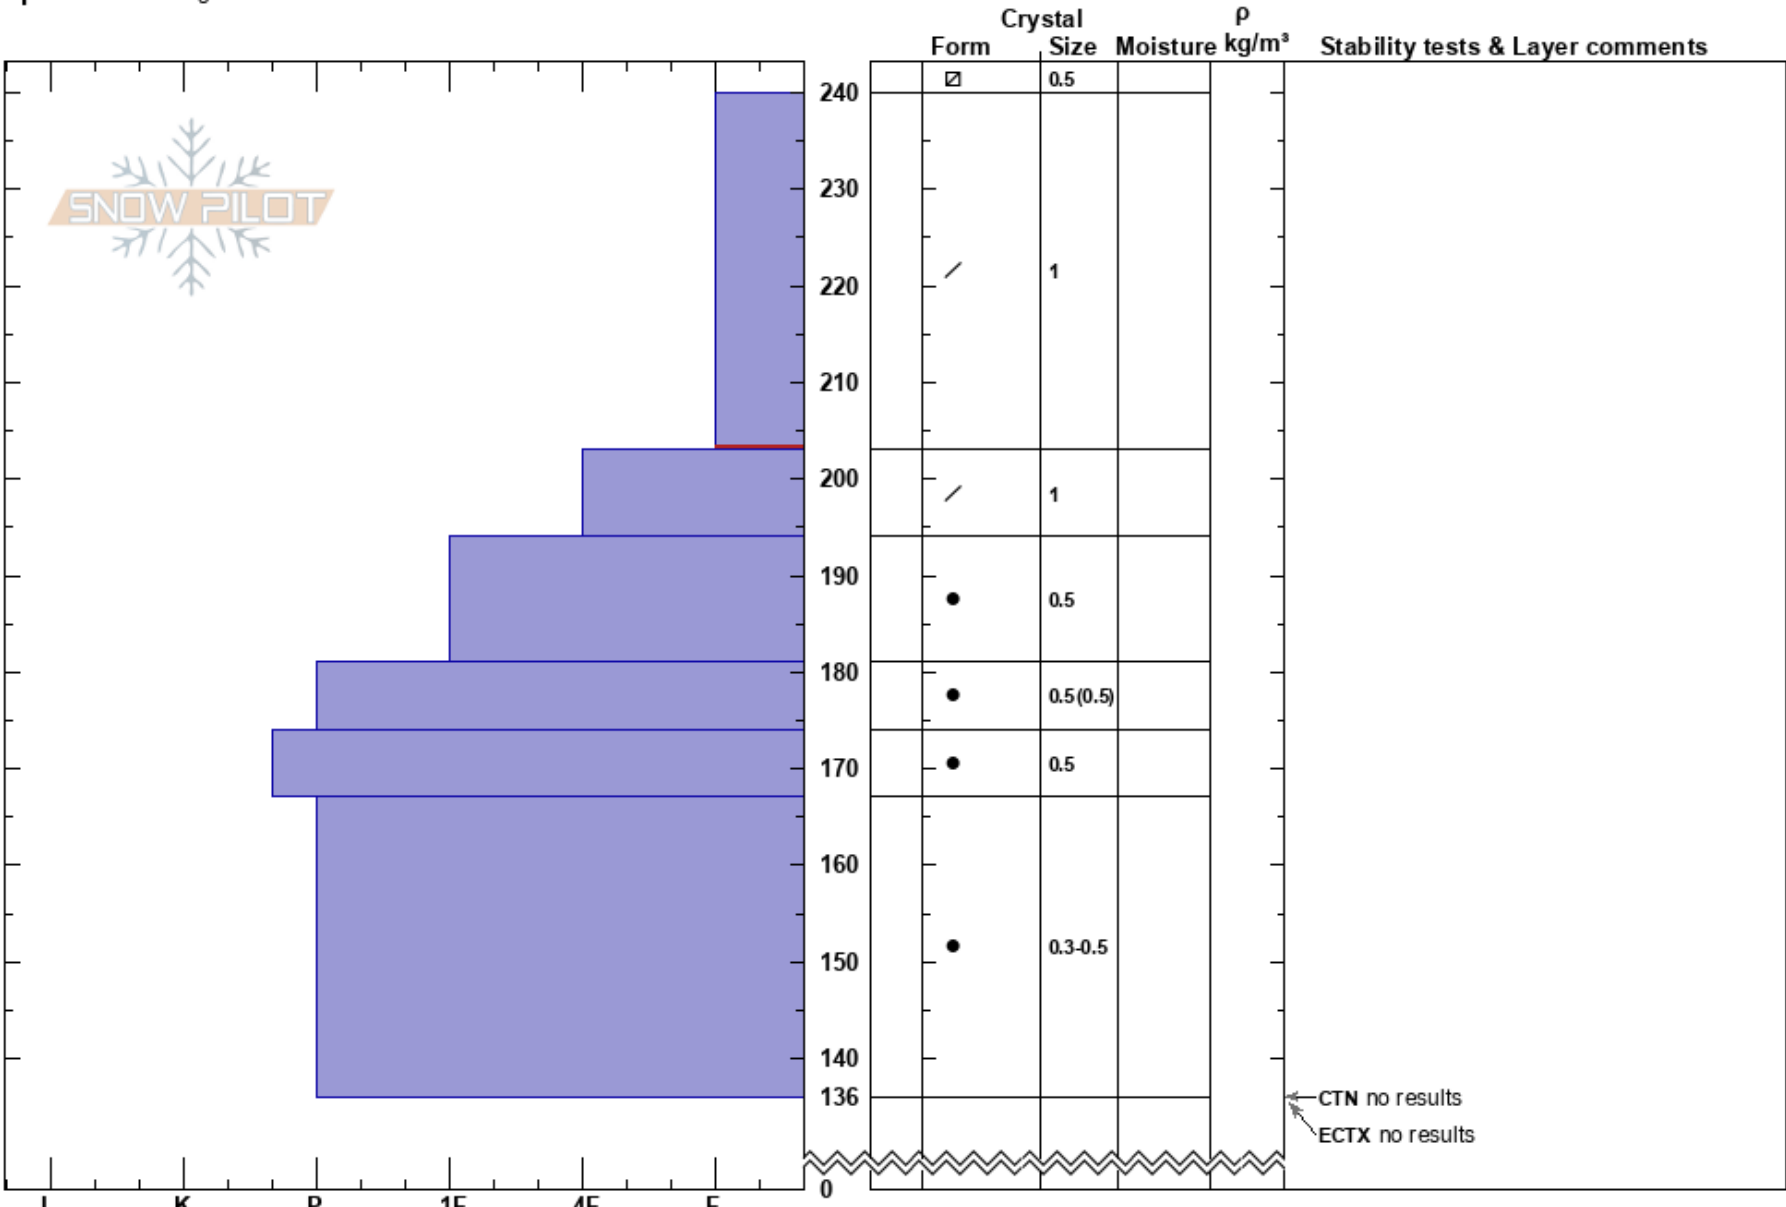

Test Pit  
 Rabbit Ears Pass  
 CO  
**Elevation:** 10345 ft  
**Aspect:** 0°  
**Specifics:** Pit dug in a Ski Area

Estelle Crimmins  
 02/25/2024 - 12:24pm  
**Co-ord:** 40.44952N, -106.74948W  
**Slope Angle:** 9°  
**Wind Loading:** previous

**Stability:**  
**Air Temperature:** 32°F  
**Sky Cover:** CLR  
**Precipitation:** NO  
**Wind:** W Light Breeze

**HS:**240  
**PF:**31  
**PS:**7  
 240-203cm:Problematic layer

Notes: