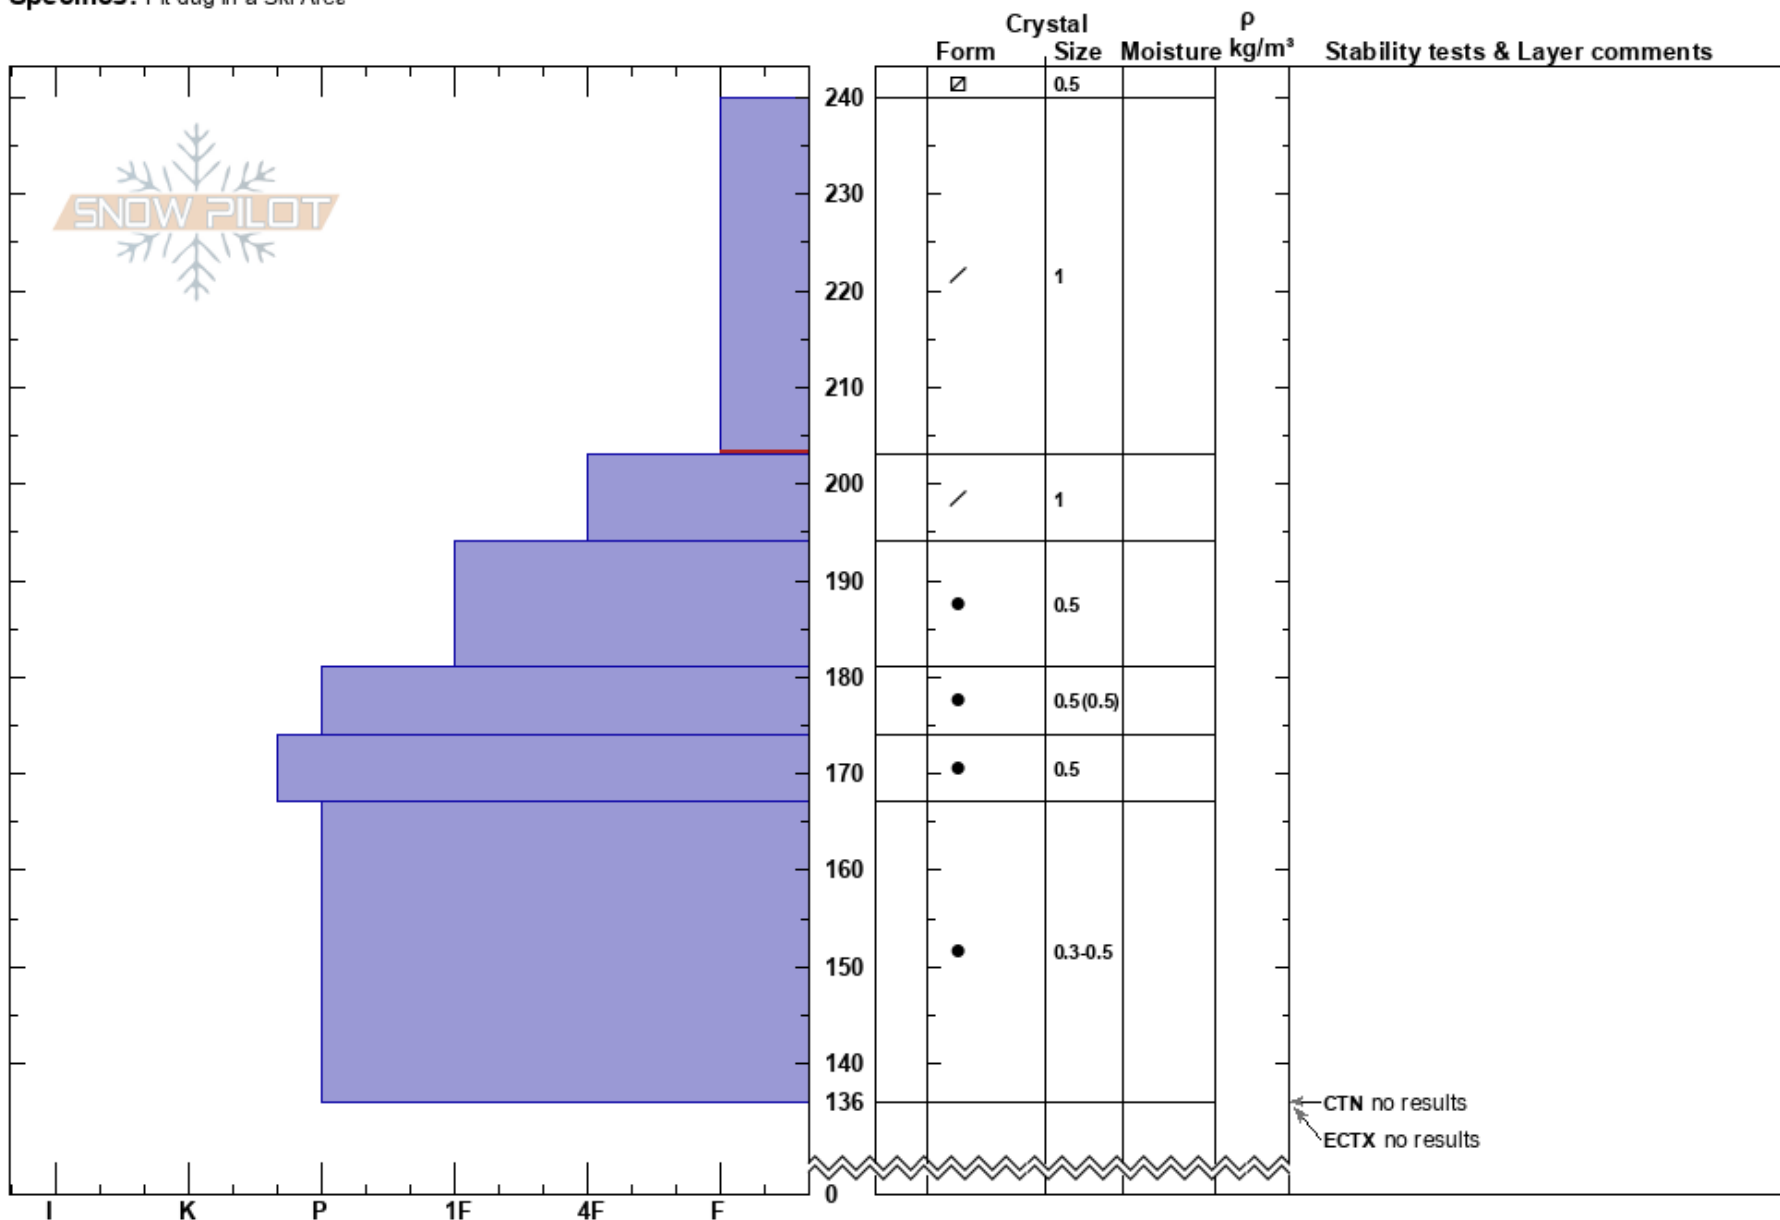

Test Pit
 Rabbit Ears Pass
 CO
 Elevation: 10345 ft
 Aspect: 0°
 Specifics: Pit dug in a Ski Area

Estelle Crimmins
 02/25/2024 - 12:24pm
 Co-ord: 40.44952N, -106.74948W
 Slope Angle: 9°
 Wind Loading: previous

Stability:
 Air Temperature: 32°F
 Sky Cover: CLR
 Precipitation: NO
 Wind: W Light Breeze

HS:240
 PF:31
 PS:7
 240-203cm:Problematic layer

Notes: