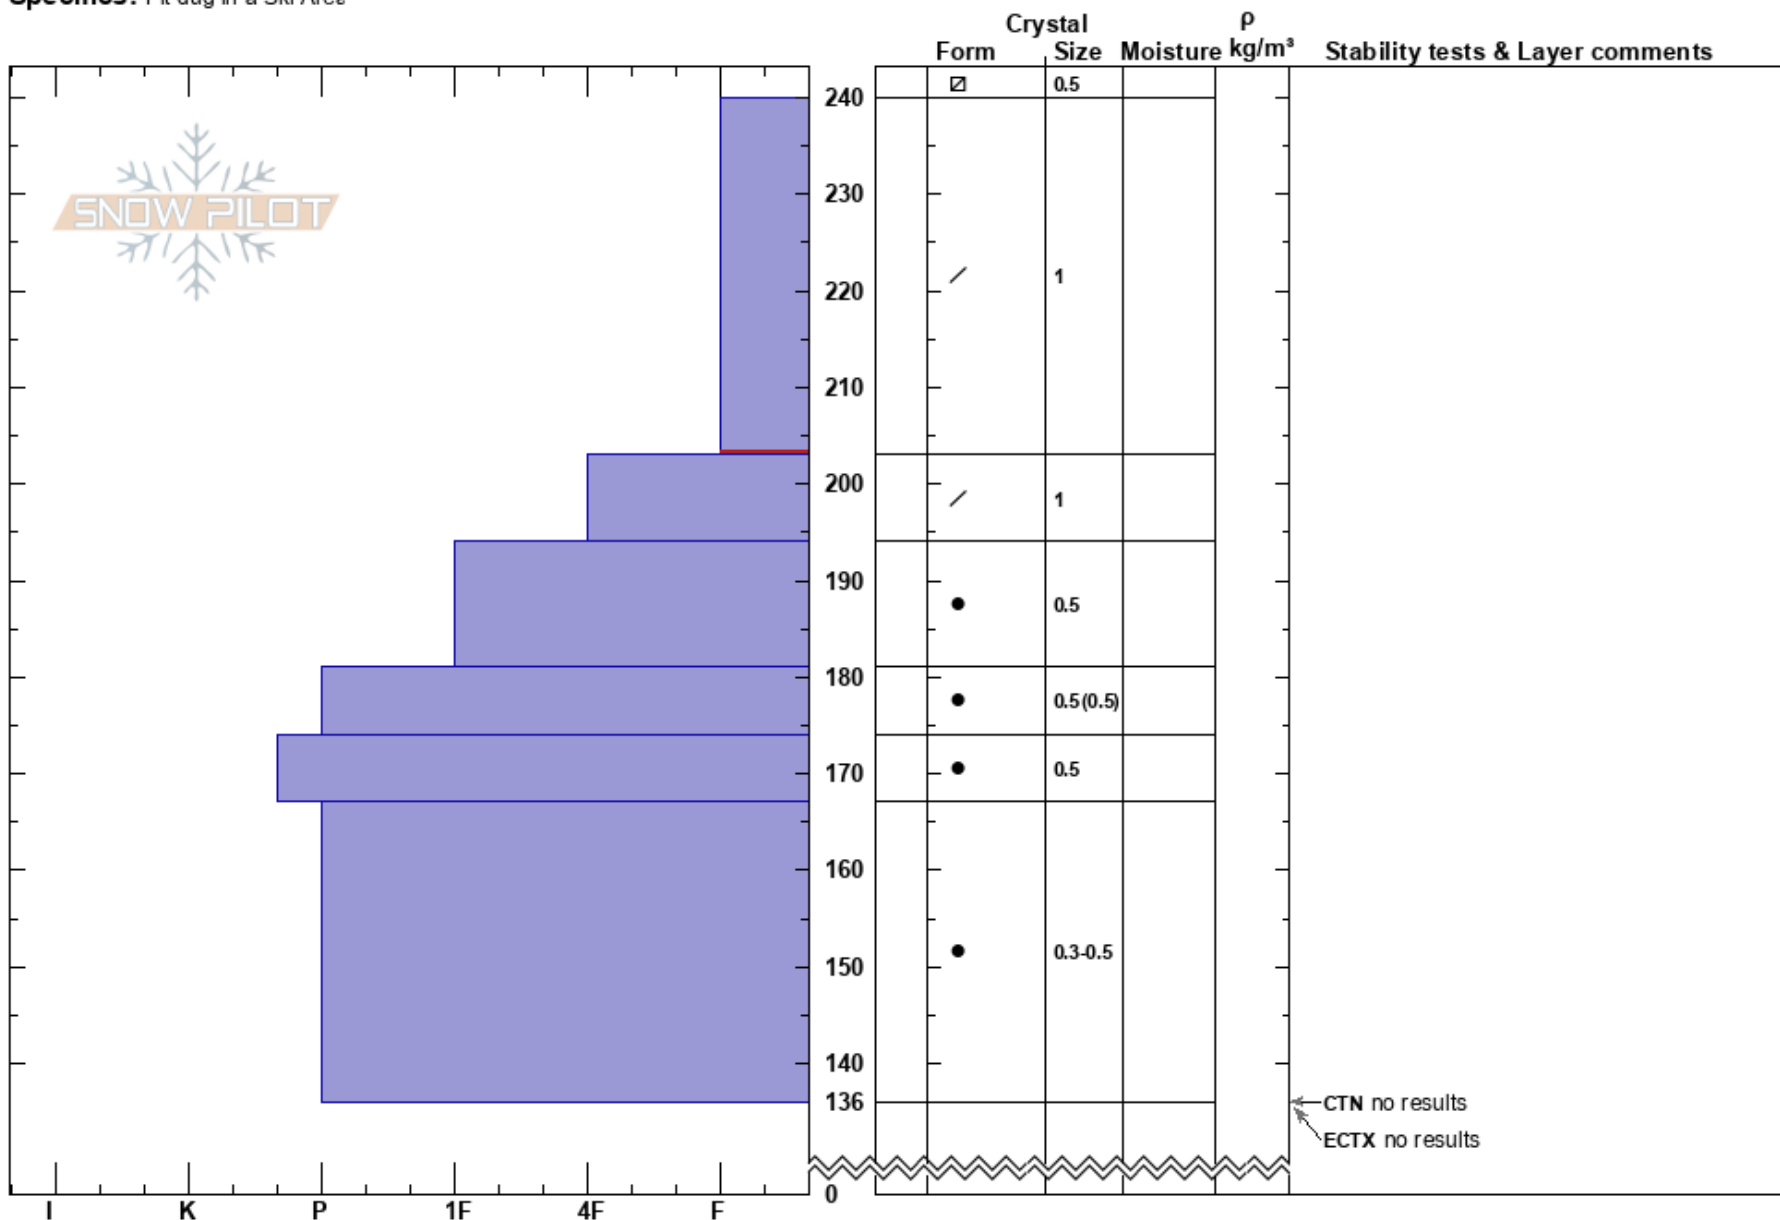

Test Pit  
 Rabbit Ears Pass  
 CO  
 Elevation: 10345 ft  
 Aspect: 0°  
 Specifics: Pit dug in a Ski Area

Estelle Crimmins  
 02/25/2024 - 12:24pm  
 Co-ord: 40.44952N, -106.74948W  
 Slope Angle: 9°  
 Wind Loading: previous

Stability:  
 Air Temperature: 32°F  
 Sky Cover: CLR  
 Precipitation: NO  
 Wind: W Light Breeze

HS:240  
 PF:31  
 PS:7  
 240-203cm:Problematic layer

Notes: