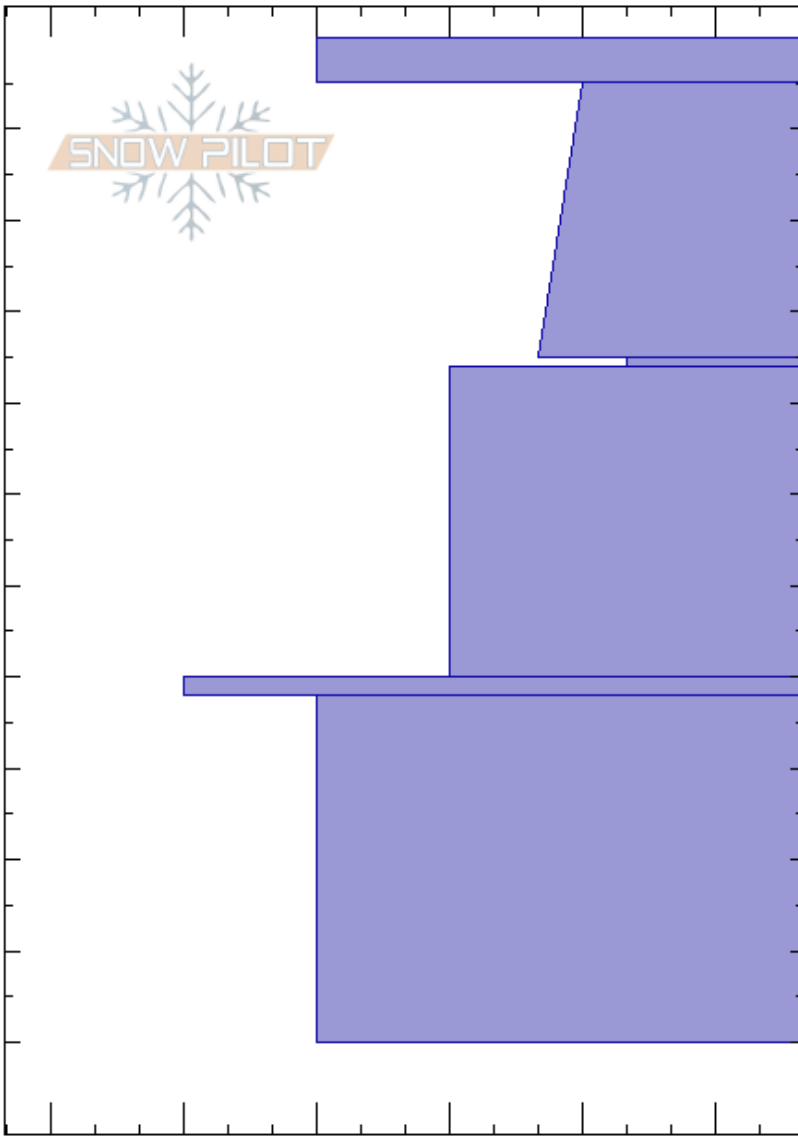

Soldier Cat: Nose Bowl  
 Soldier Mountains  
 ID  
 Elevation: 8500 ft  
 Aspect: NE  
 Specifics: Cracking

Michael Hamilton  
 02/25/2024 - 11:00am  
 Co-ord: 43.49207N, -114.89295W  
 Slope Angle: 27°  
 Wind Loading: yes

Stability:  
 Air Temperature:  
 Sky Cover: CLR  
 Precipitation: NO  
 Wind: NW Moderate

HS:205  
 PF:30 35-36cm:Problematic layer  
 PS: 10

Depth (cm)	Crystal		Moisture	$\rho$ kg/m <sup>3</sup>	Stability tests & Layer comments
	Form	Size			
0 - 5					← CTV, SP @5cm
5 - 35		1			
35 - 70	∩ ( / )	4-5(1)			← PST40/90 (End) @35cm CPST ← 2x CT17, SP @35cm
70 - 110	⊙ ⊙				
110 - 205					