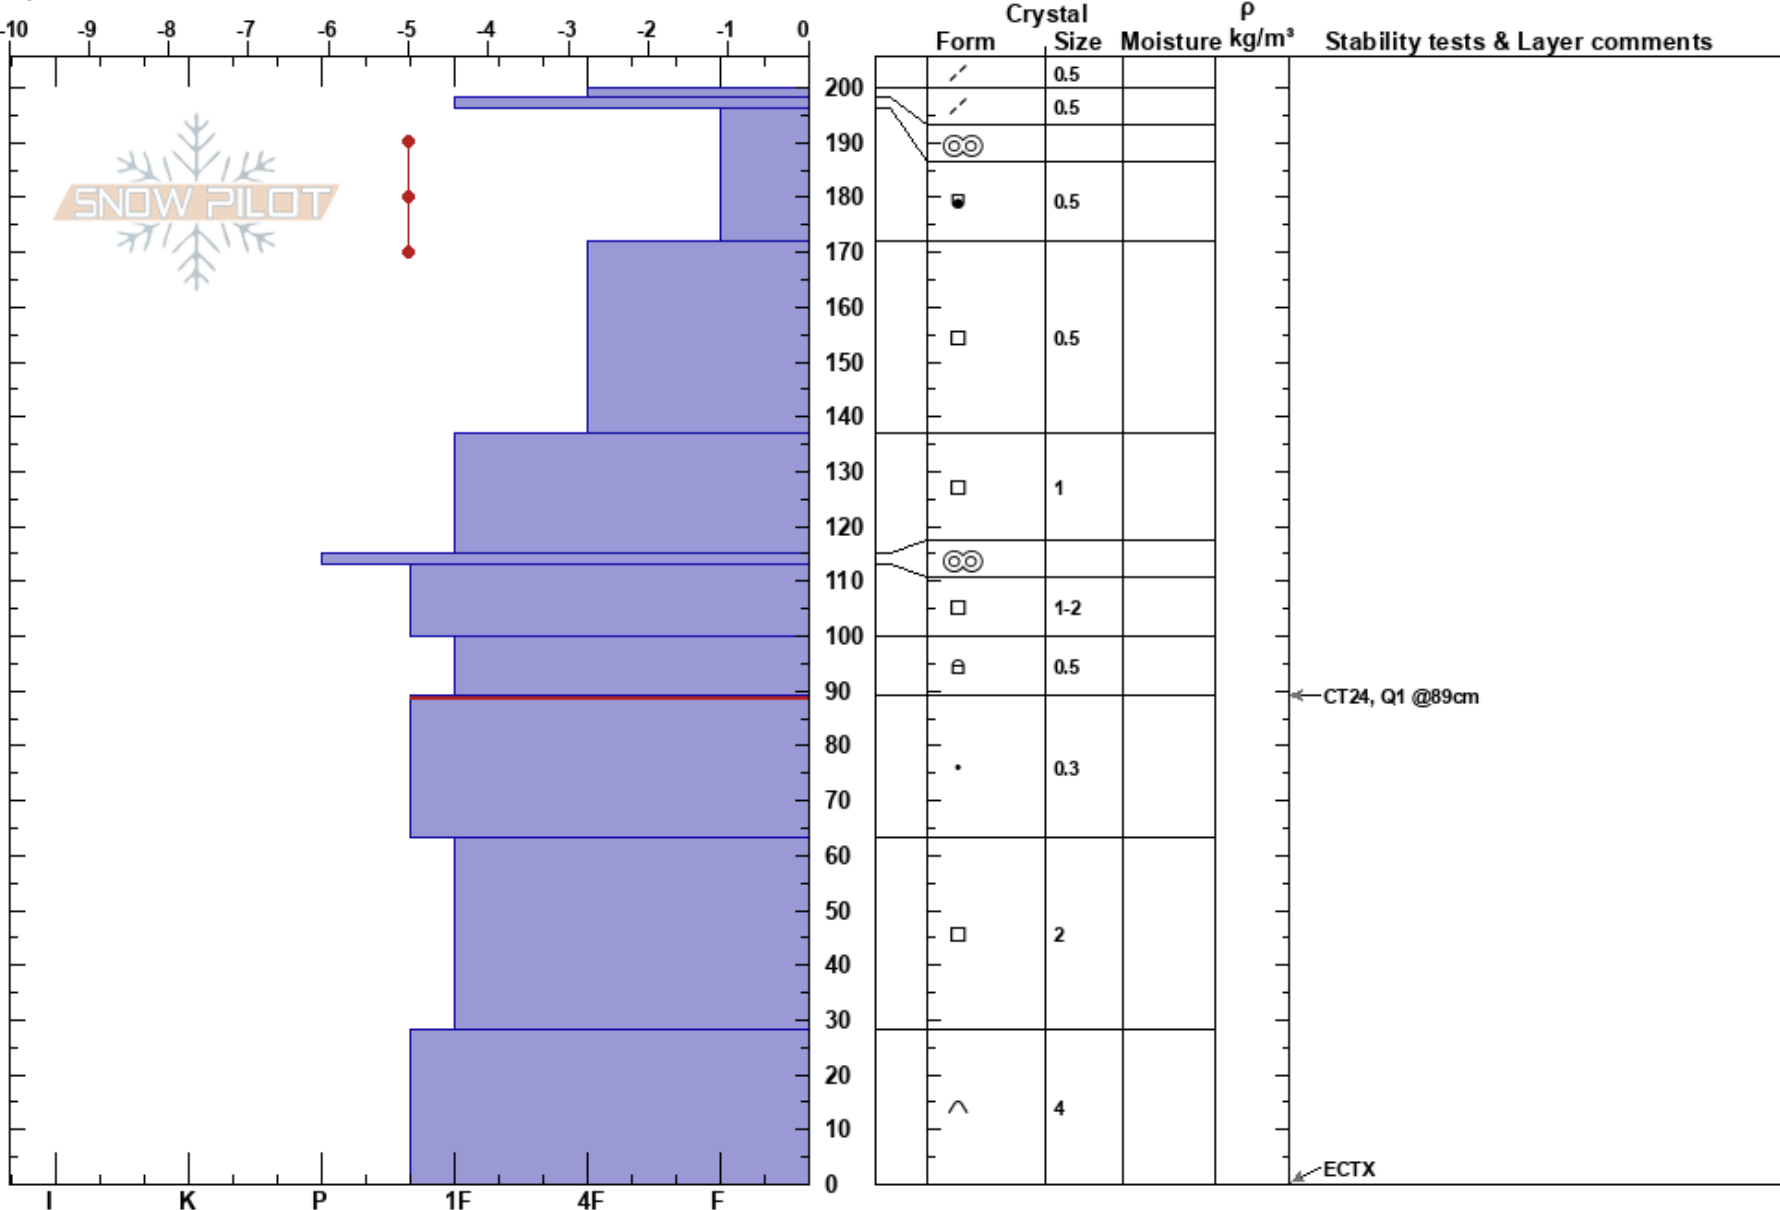

S Bowl Peaked  
 Teton Range  
 WY  
 Elevation: 9533 ft  
 Aspect: S

George Hedreen  
 02/25/2024 - 10:15am  
 Co-ord: 43.77591N, -110.92403W  
 Slope Angle: 30°  
 Wind Loading: previous

Stability: Fair  
 Air Temperature: -5°C  
 Sky Cover: OVC  
 Precipitation: NO  
 Wind: SE Light Breeze  
 HS:200  
 PF:24  
 PS:10  
 Layer Notes: 89-63cm: Problematic layer

Specifics: Recent avalanche activity on similar slopes; We skied slope

Notes: Small Wind slab triggered 200 feet above pit location with ski cut