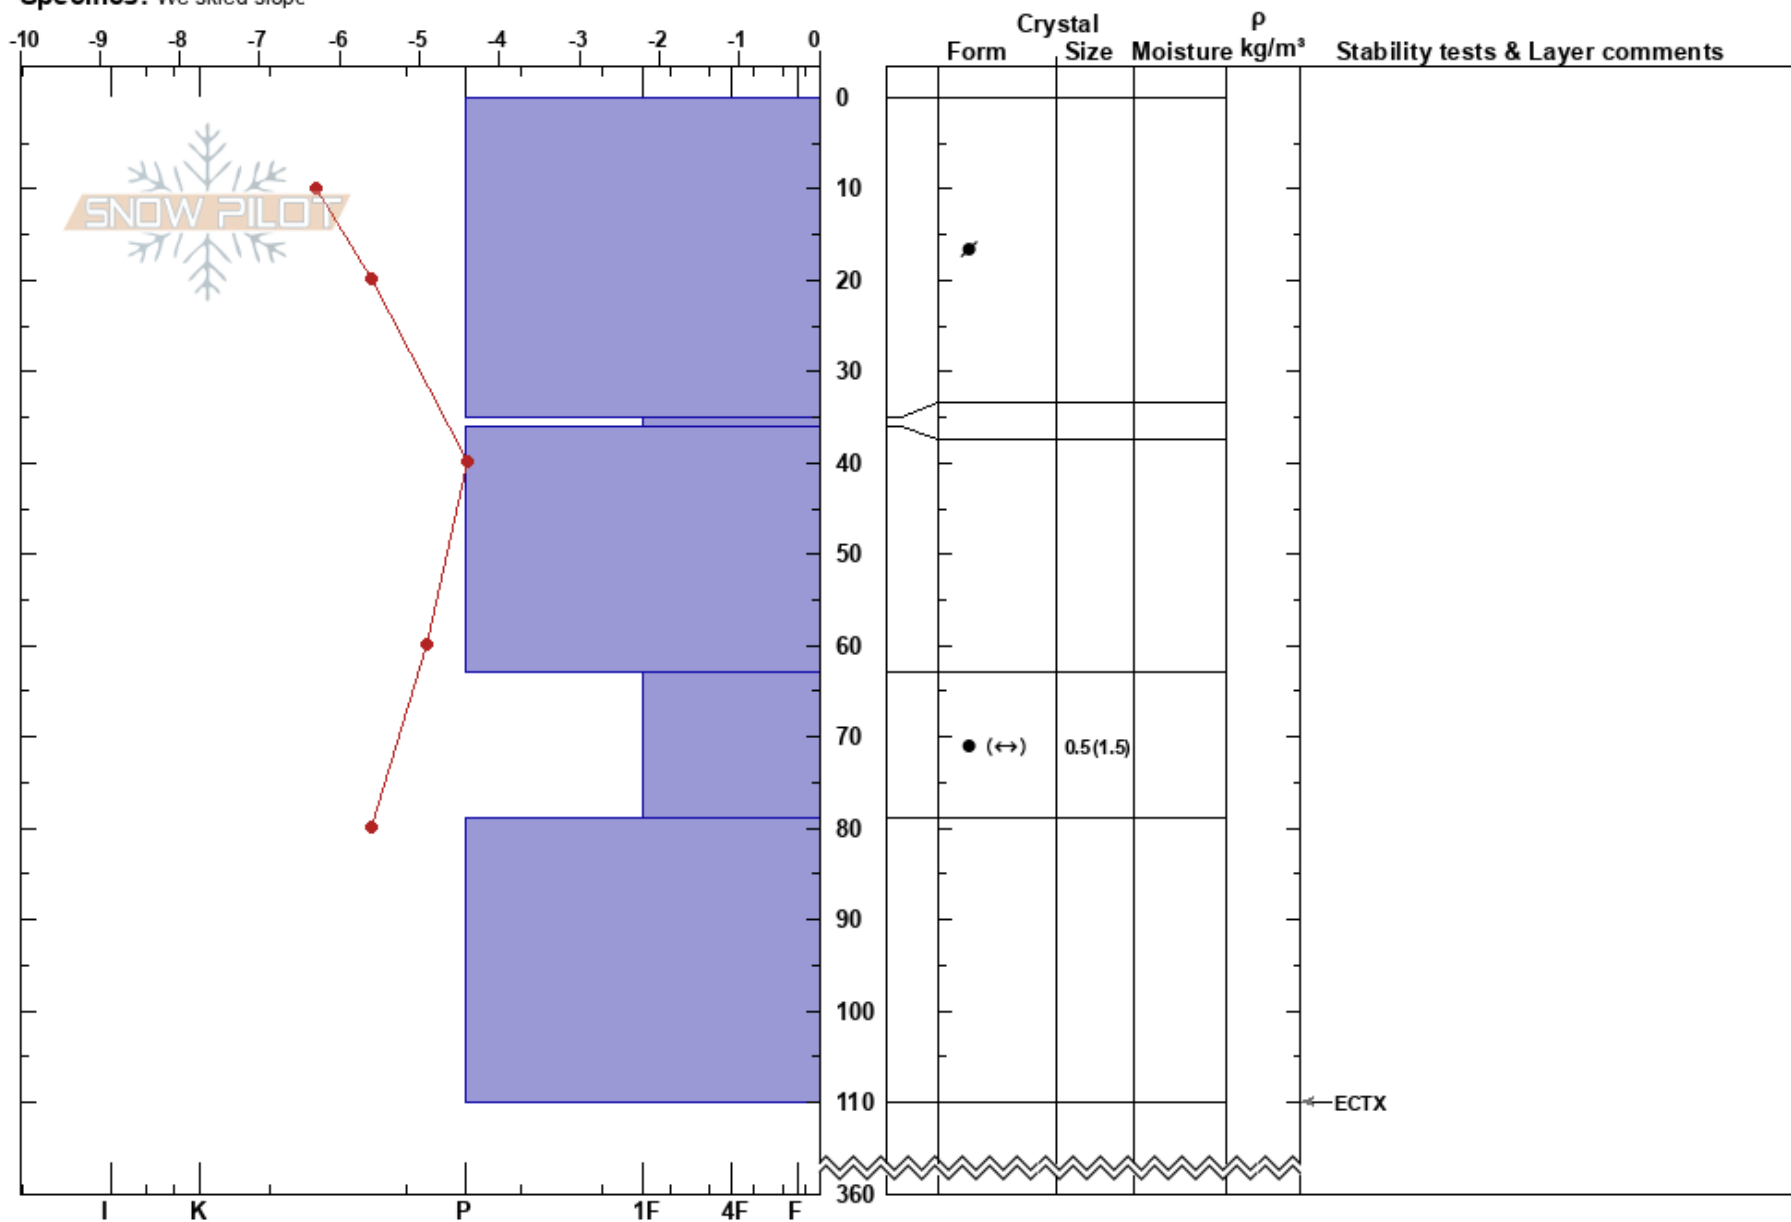

Borka NV  
Borkafället  
Sweden  
Elevation: 920 m  
Aspect: NW  
Specifics: We skied slope

Stefan Lundin  
25/02/2024 - 12:00  
Co-ord: 65.22962N, 15.41270E  
Slope Angle: 28°  
Wind Loading: no

Stability: HS:360  
Air Temperature: -3.6°C  
Sky Cover: SCT  
Precipitation: NO  
Wind: SE Light Breeze

Layer Notes:

PF:3

PS:0

Notes: