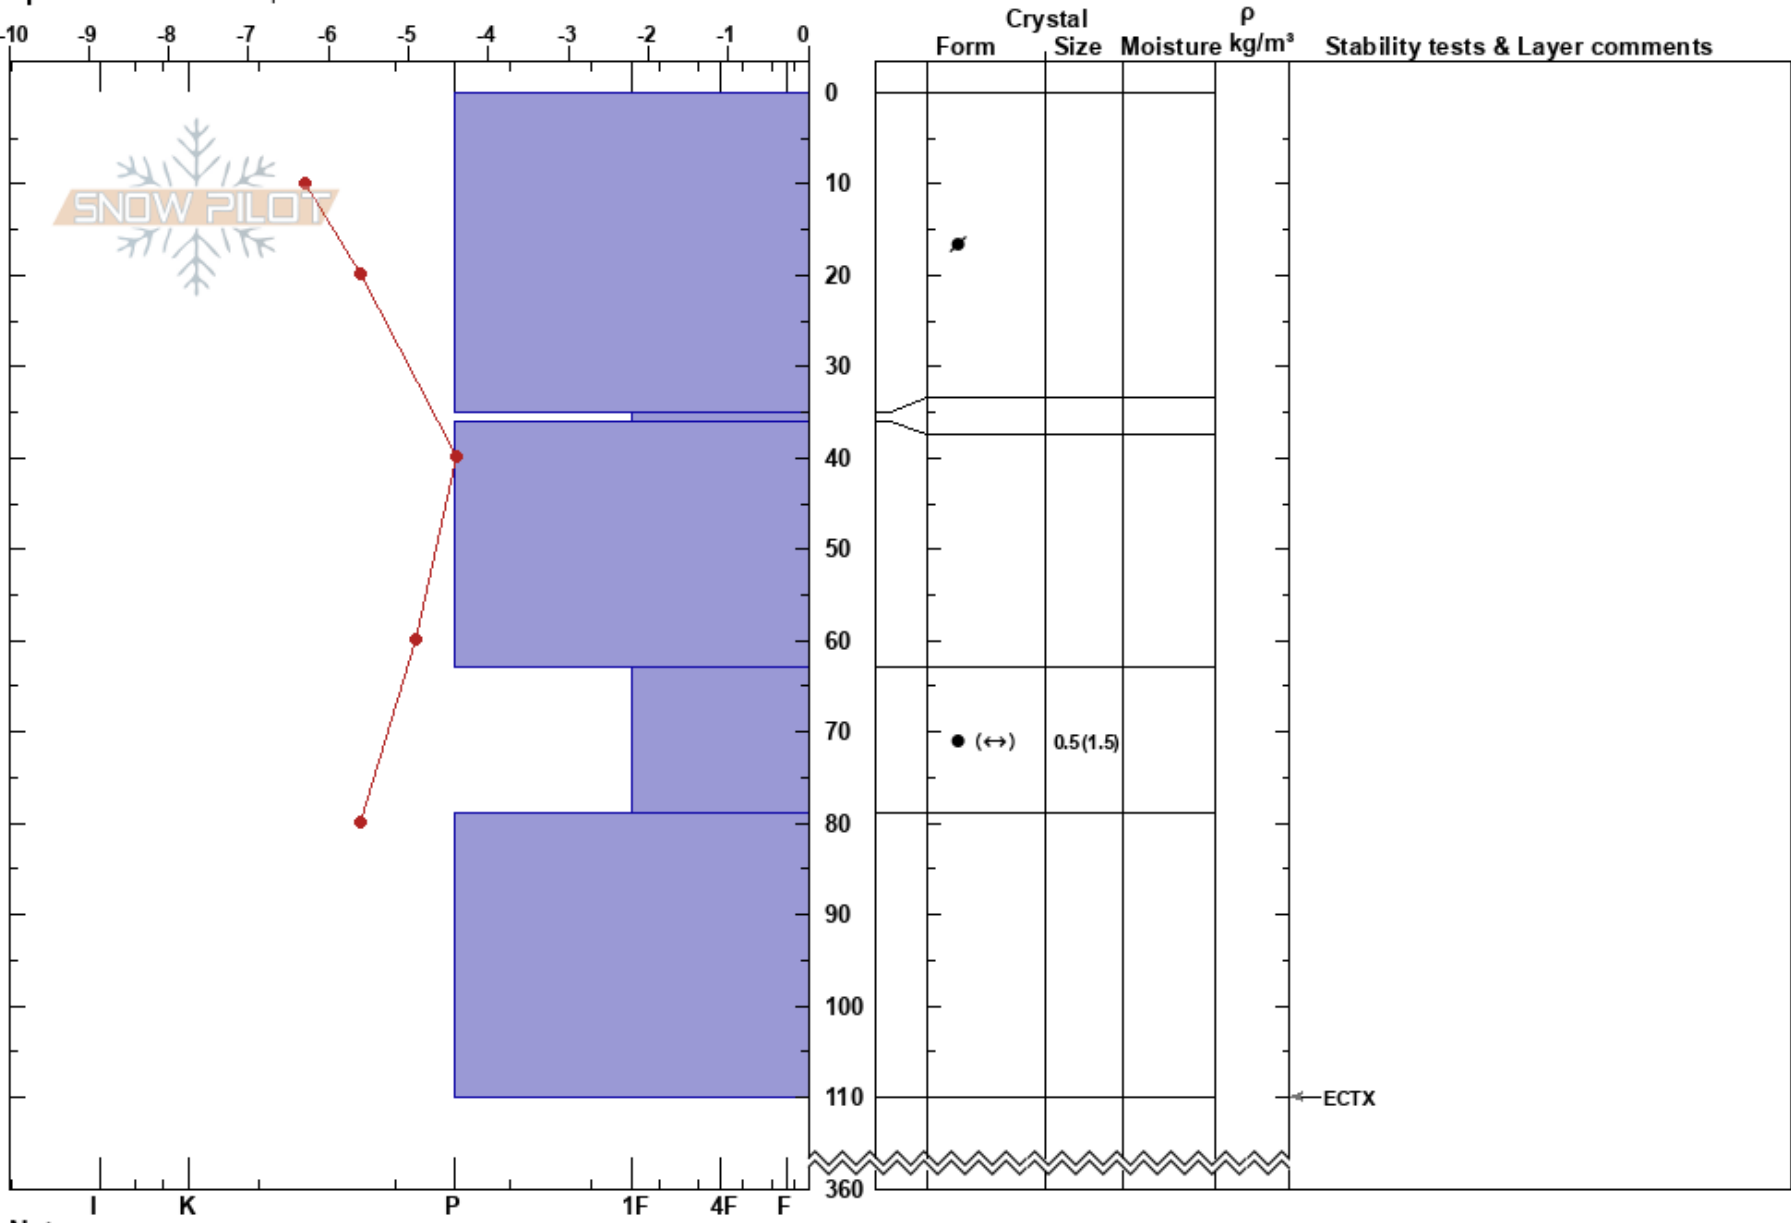

Borka NV
 Borkafället
 Sweden
 Elevation: 920 m
 Aspect: NW
 Specifics: We skied slope

Stefan Lundin
 25/02/2024 - 12:00
 Co-ord: 65.22962N, 15.41270E
 Slope Angle: 28°
 Wind Loading: no

Stability: HS:360 Layer Notes:
 Air Temperature: -3.6°C PF:3
 Sky Cover: SCT PS:0
 Precipitation: NO
 Wind: SE Light Breeze