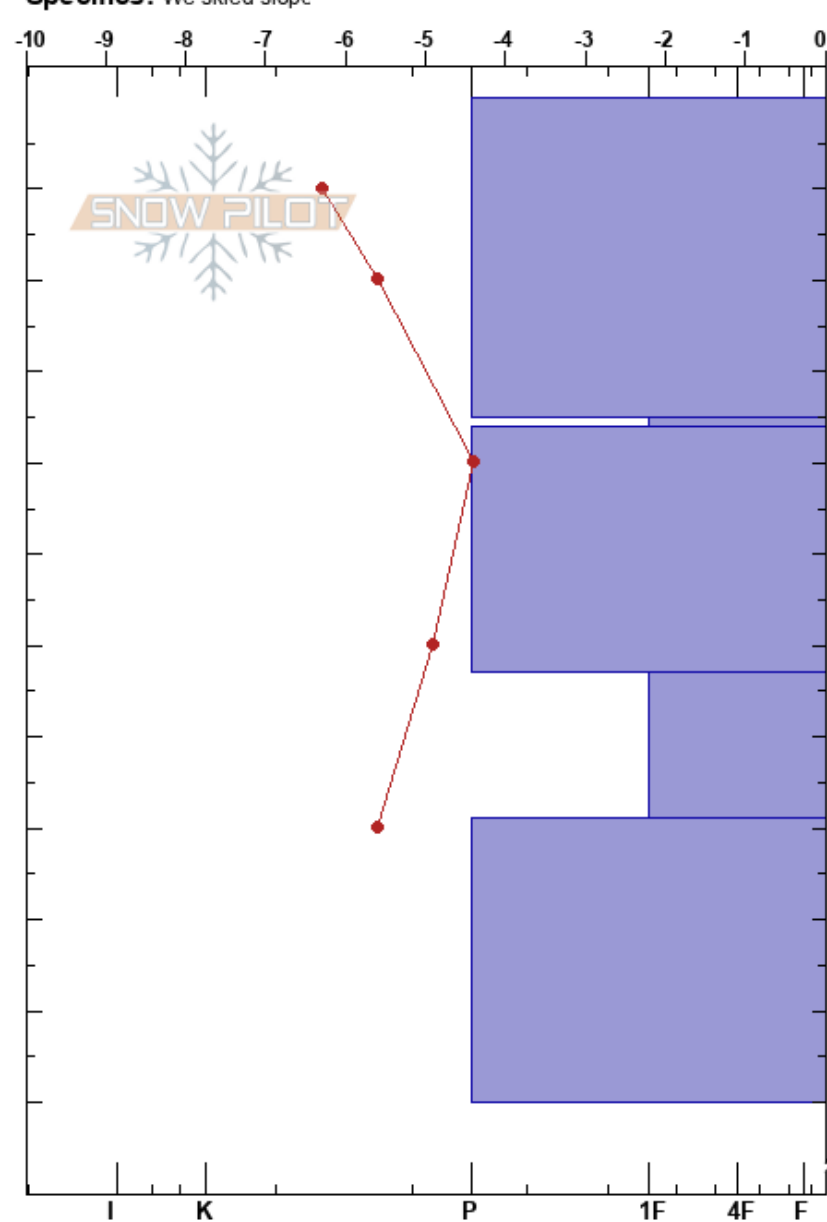

Borka NV  
Borkafjället  
Sweden  
Elevation: 920 m  
Aspect: NW  
Specifics: We skied slope

Stefan Lundin  
25/02/2024 - 12:00  
Co-ord: 65.22962N, 15.41270E  
Slope Angle: 28°  
Wind Loading: no

Stability: HS:360  
Air Temperature: -3.6°C  
Sky Cover: SCT  
Precipitation: NO  
Wind: SE Light Breeze

Layer Notes:

PF:3

PS:0

Notes: