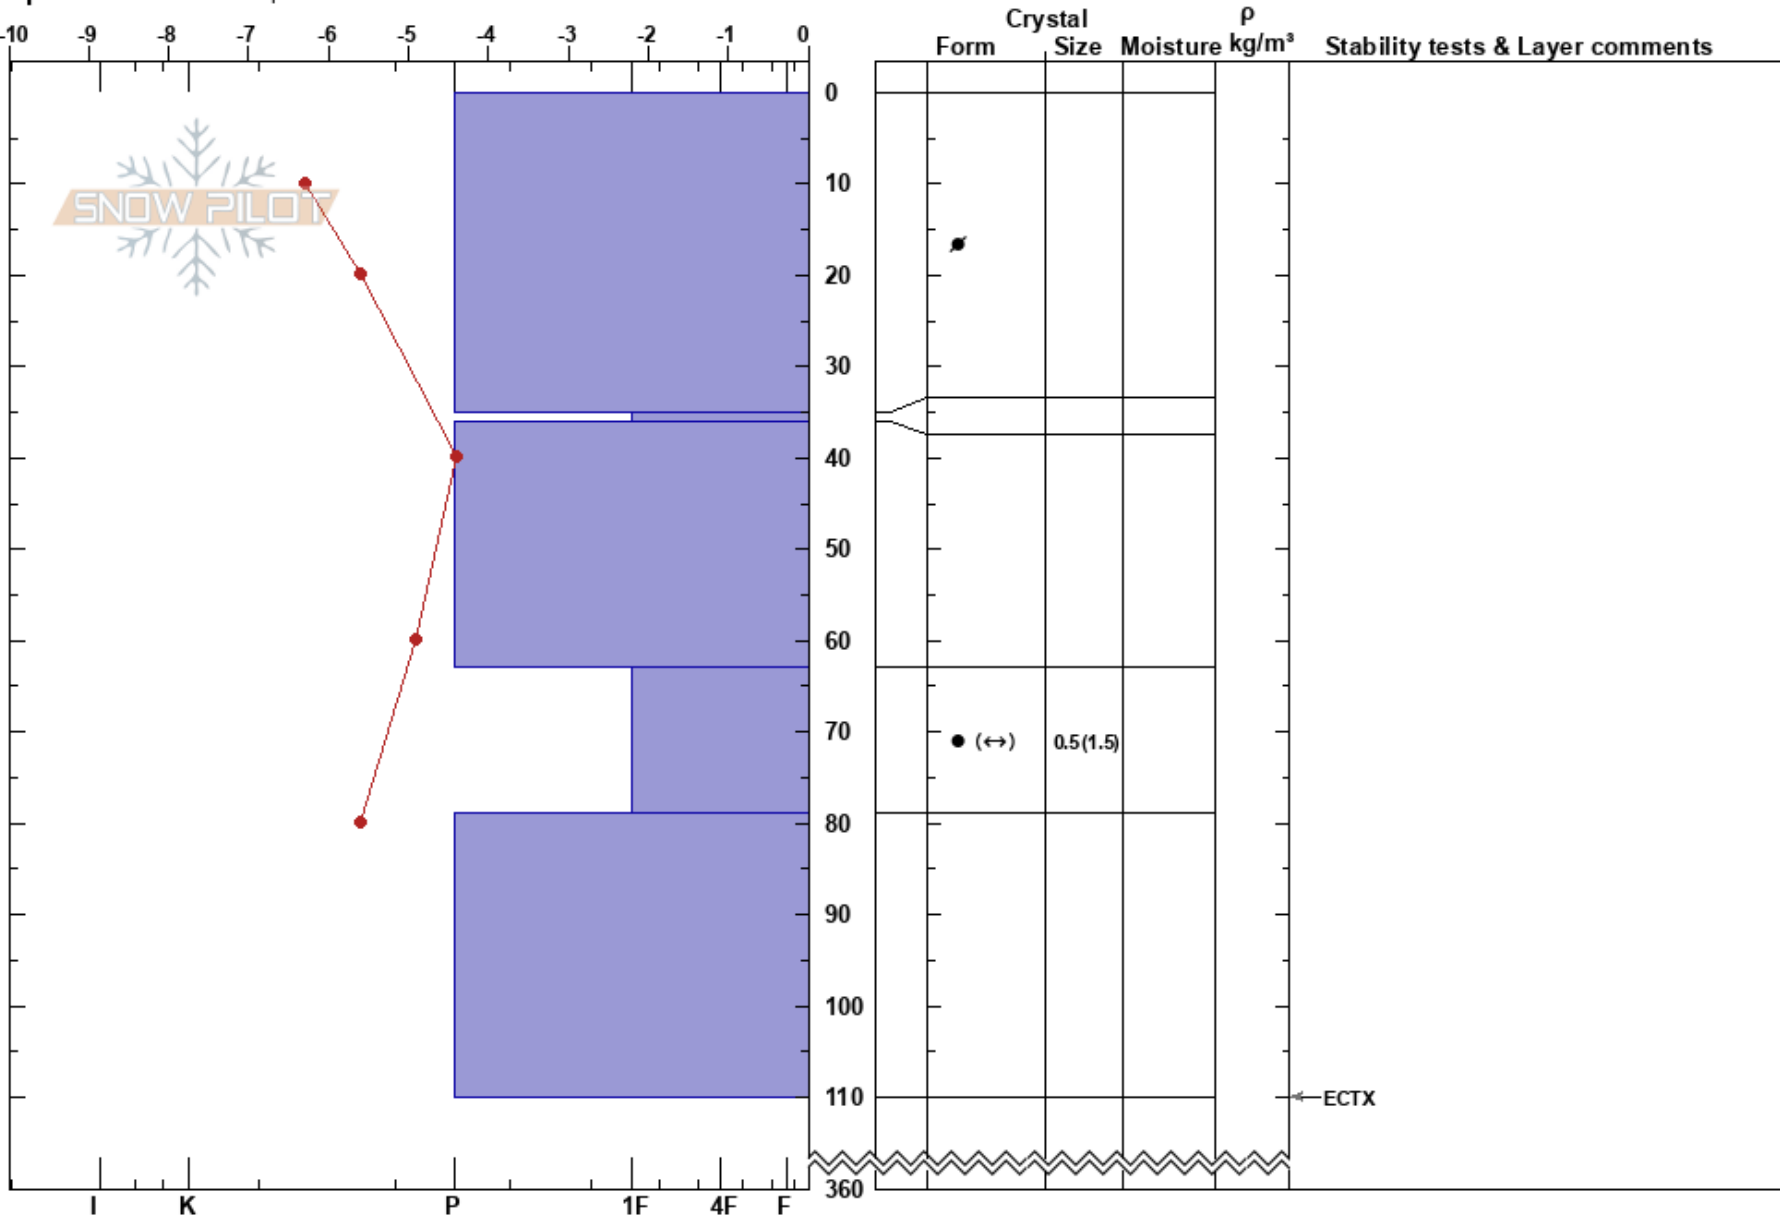

Borka NV
 Borkafället
 Sweden
Elevation: 920 m
Aspect: NW
Specifics: We skied slope

Stefan Lundin
 25/02/2024 - 12:00
Co-ord: 65.22962N, 15.41270E
Slope Angle: 28°
Wind Loading: no

Stability: HS:360
Air Temperature: -3.6°C
Sky Cover: SCT
Precipitation: NO
Wind: SE Light Breeze

Layer Notes:
PF:3
PS:0

Notes: