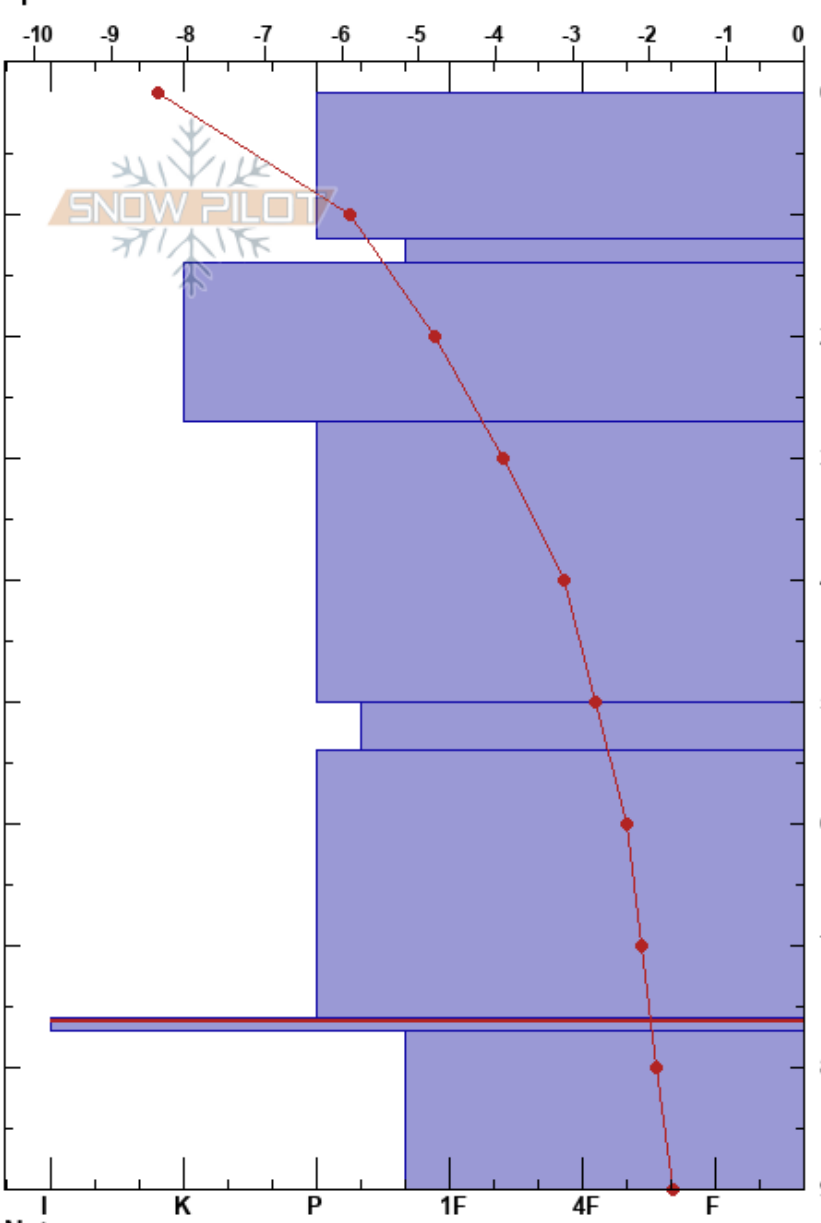

Illviðrishnjukur
 Tröllaskagi
 Iceland
 Elevation: 781 m
 Aspect: SE
 Specifics:

Gestur Hansson
 25/02/2024 - 07:30
 Co-ord: 66.13392N, -18.98873W
 Slope Angle: 32°
 Wind Loading:

Stability:
 Air Temperature: -10.9°C PF:20 76-77cm:Problematic layer
 Sky Cover: OVC
 Precipitation: NO
 Wind: SW Moderate

Form	Crystal		ρ kg/m ³	Stability tests & Layer comments
	Size	Moisture		
∇				
•				
◻ (B)				← CT13, SP @13cm
♡				
•				
♡				
•				
■ (□)	3.5			← CT19, SP @76cm ← PST12/90 (End) @76cm
♡				

Notes: