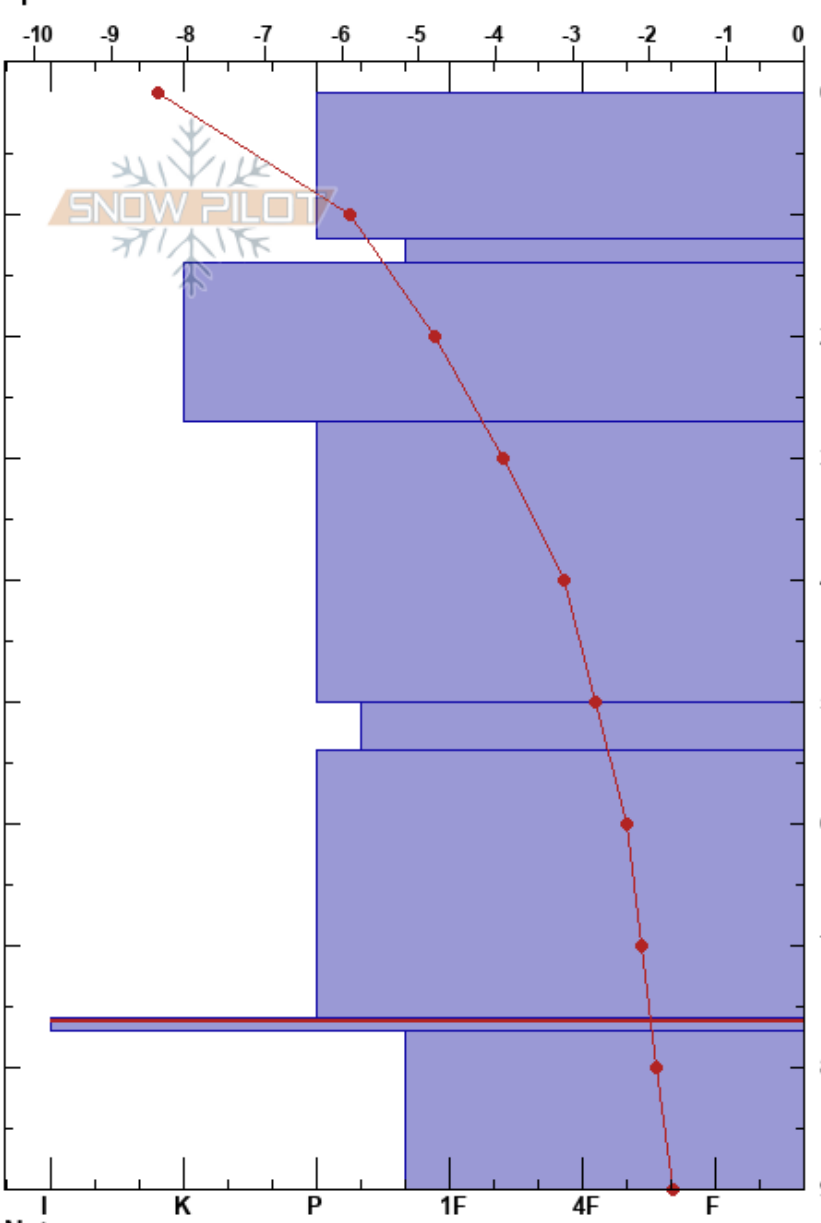

Illviðrishnjukur
 Tröllaskagi
 Iceland
 Elevation: 781 m
 Aspect: SE
 Specifics:

Gestur Hansson
 25/02/2024 - 07:30
 Co-ord: 66.13392N, -18.98873W
 Slope Angle: 32°
 Wind Loading:

Stability:
 Air Temperature: -10.9°C PF:20 76-77cm:Problematic layer
 Sky Cover: OVC
 Precipitation: NO
 Wind: SW Moderate

Form	Crystal Size	Moisture	ρ kg/m ³	Stability tests & Layer comments
∇				
•				
⊠ (B)				← CT13, SP @13cm
♡				
•				
♡				
•				
■ (□)	3.5			← CT19, SP @76cm ← PST12/90 (End) @76cm
♡				

Notes: